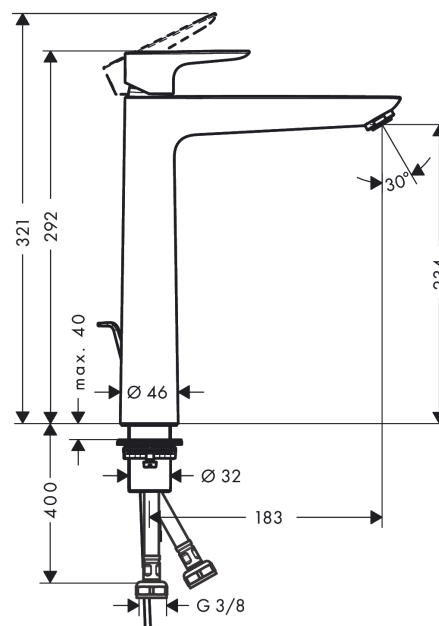

Talis E

Single lever basin mixer 240 with pop-up waste set

Surfaces: **Polished Gold Optic** Article Number: **71716990**

Description

product features

- consists of: single lever basin mixer, waste set
- ComfortZone 240
- projection 183 mm
- normal spray
- flow rate at 3 bar: 5 l/min
- ceramic cartridge
- temperature limitation adjustable
- suitable for continuous flow water heaters
- pop-up waste set G 1¼
- material waste set: metal
- connection type: G ¾ connections
- connection dimension: DN15

Technology

Product image

Scale drawing

Flowchart