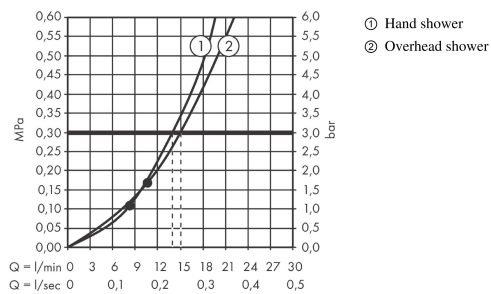

Croma E
Showerpipe 280 1jet with thermostat
Surfaces: **Chrome** Article Number: **27630000**

Flowchart