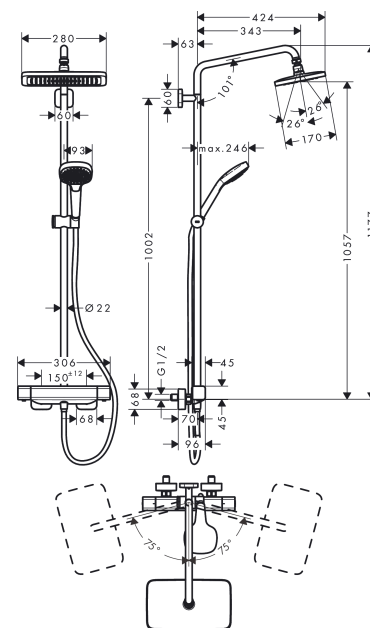

##### product features

- consists of: overhead shower, hand shower, shower thermostat, shower hose, hand shower holder, shower bar
- overhead shower Croma E 280 1jet
- shower head size: 280 x 170 mm
- spray type: RainAir
- fully chrome-plated spray disc
- ball-joint: overhead shower angle adjustable
- height-adjustable handshower holder with locking push-button slider
- shower bar diameter: 22 mm
- rising pipe can be shortened in height
- shower arm length: 340 mm
- swivel shower arm
- maximum flow rate at 3 bar: 15 l/min
- operating pressure: min. 0.17 MPa/max. 1.0 MPa
- CoolContact thermostat: Prevents the housing from heating up, making showering even safer
- thermostat Ecostat E
- safety lock at 40° C
- suitable for continuous flow water heaters
- installation type: exposed installation
- connection thread G ½
- centre distance 150 ± 12 mm

#### Product image

#### Scale drawing

**Croma E**  
**Showerpipe 280 1jet with thermostat**  
 Surfaces: **Chrome** Article Number: **27630000**