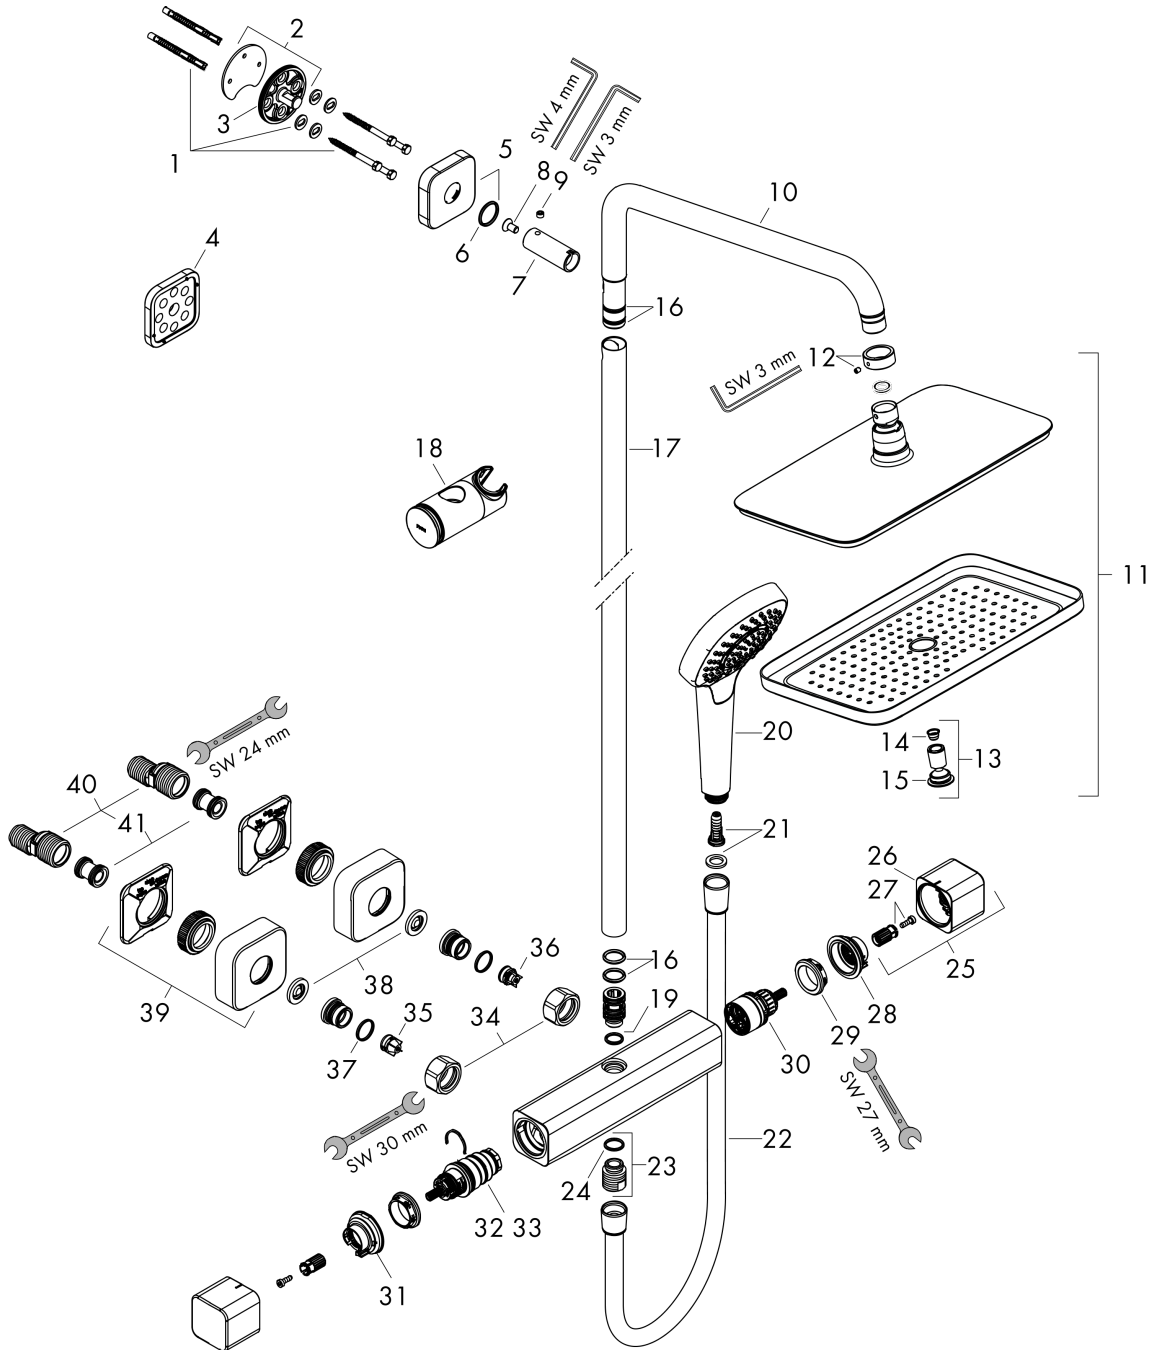

##### product features

- consists of: overhead shower, hand shower, shower thermostat, shower hose, hand shower holder, shower bar
- overhead shower Croma E 280 1jet
- shower head size: 280 x 170 mm
- spray type: RainAir
- fully chrome-plated spray disc
- ball-joint: overhead shower angle adjustable
- height-adjustable handshower holder with locking push-button slider
- shower bar diameter: 22 mm
- rising pipe can be shortened in height
- shower arm length: 340 mm
- swivel shower arm
- maximum flow rate at 3 bar: 15 l/min
- operating pressure: min. 0.17 MPa/max. 1.0 MPa
- CoolContact thermostat: Prevents the housing from heating up, making showering even safer
- thermostat Ecostat E
- safety lock at 40° C
- suitable for continuous flow water heaters
- installation type: exposed installation
- connection thread G ½
- centre distance 150 ± 12 mm

### Flowchart

**Croma E**  
**Showerpipe 280 1jet with thermostat**  
 Surfaces: **Chrome** Article Number: **27630000**

Installation examples

**Croma E**  
**Showerpipe 280 1jet with thermostat**  
 Surfaces: **Chrome**    Article Number: **27630000**

## Exploded Drawing

Year of production: >07/19