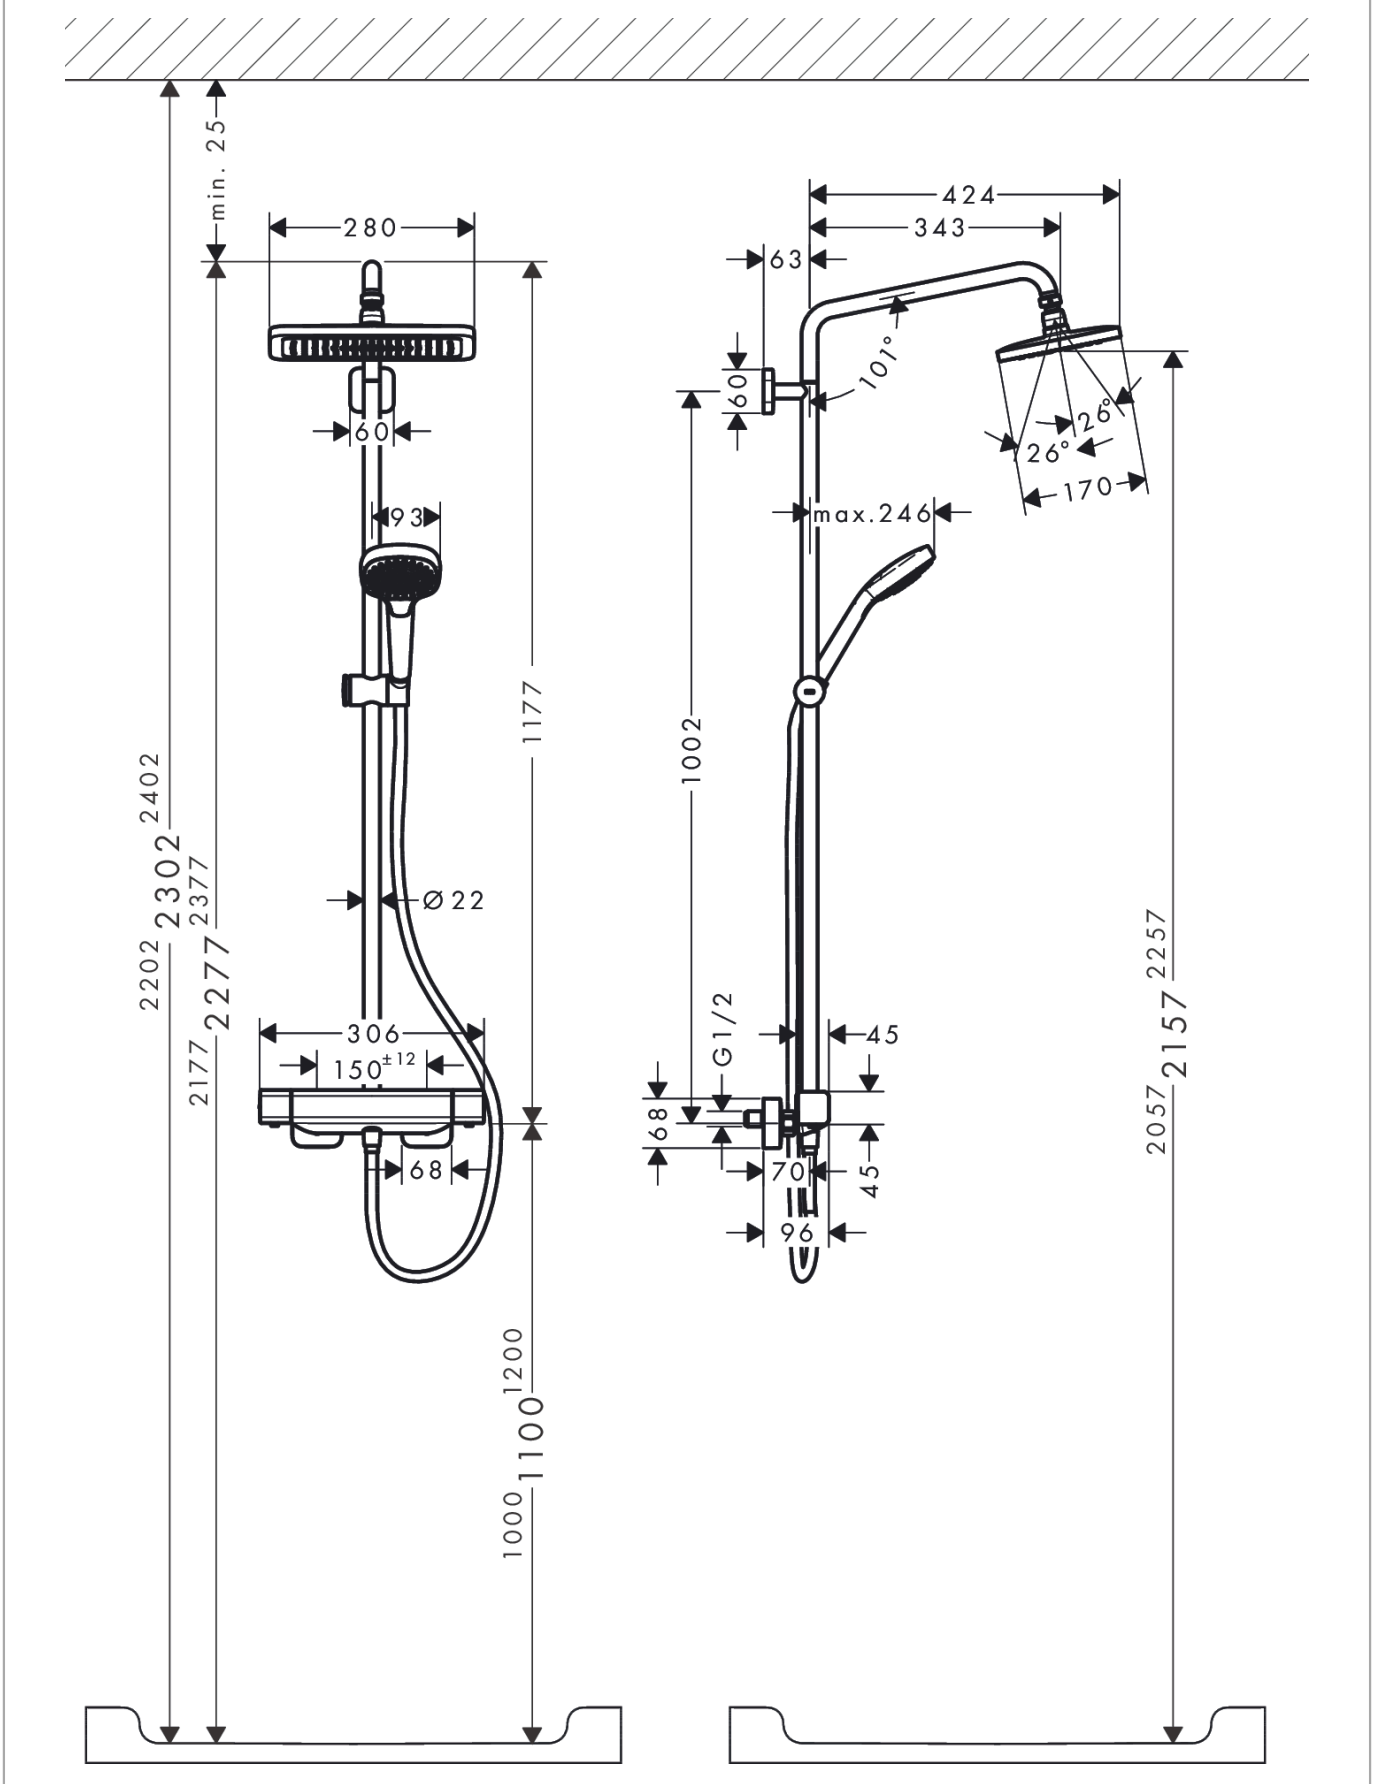

##### product features

- consists of: overhead shower, hand shower, shower thermostat, shower hose, hand shower holder, shower bar
- overhead shower Croma E 280 1jet
- shower head size: 280 x 170 mm
- spray type: RainAir
- fully chrome-plated spray disc
- ball-joint: overhead shower angle adjustable
- height-adjustable handshower holder with locking push-button slider
- shower bar diameter: 22 mm
- rising pipe can be shortened in height
- shower arm length: 340 mm
- swivel shower arm
- maximum flow rate at 3 bar: 15 l/min
- operating pressure: min. 0.17 MPa/max. 1.0 MPa
- CoolContact thermostat: Prevents the housing from heating up, making showering even safer
- thermostat Ecostat E
- safety lock at 40° C
- suitable for continuous flow water heaters
- installation type: exposed installation
- connection thread G ½
- centre distance 150 ± 12 mm

#### Scale drawing

**Croma E**  
**Showerpipe 280 1jet with thermostat**  
 Surfaces: **Chrome** Article Number: **27630000**

### Flowchart

**Croma E**  
**Showerpipe 280 1jet with thermostat**  
 Surfaces: **Chrome** Article Number: **27630000**

Installation examples

**Croma E**  
**Showerpipe 280 1jet with thermostat**  
 Surfaces: **Chrome**    Article Number: **27630000**

## Exploded Drawing

Year of production: >07/19