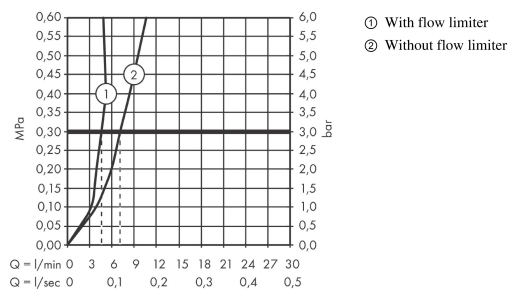

Talis E

Single lever basin mixer 110 with pop-up waste set

Surfaces: **Brushed Bronze** Article Number: **71710140**

Description

product features

- consists of: single lever basin mixer, waste set
- ComfortZone 110
- projection 112 mm
- normal spray
- flow rate at 3 bar: 5 l/min
- ceramic cartridge
- temperature limitation adjustable
- suitable for continuous flow water heaters
- pop-up waste set G 1¼
- material waste set: metal
- connection type: G ¾ connections
- connection dimension: DN15

Technology

Product image

Scale drawing

Flowchart

Talis E
Single lever basin mixer 110 with pop-up waste set
 Surfaces: **Brushed Bronze** Article Number: **71710140**

Exploded Drawing

Year of production: >07/19