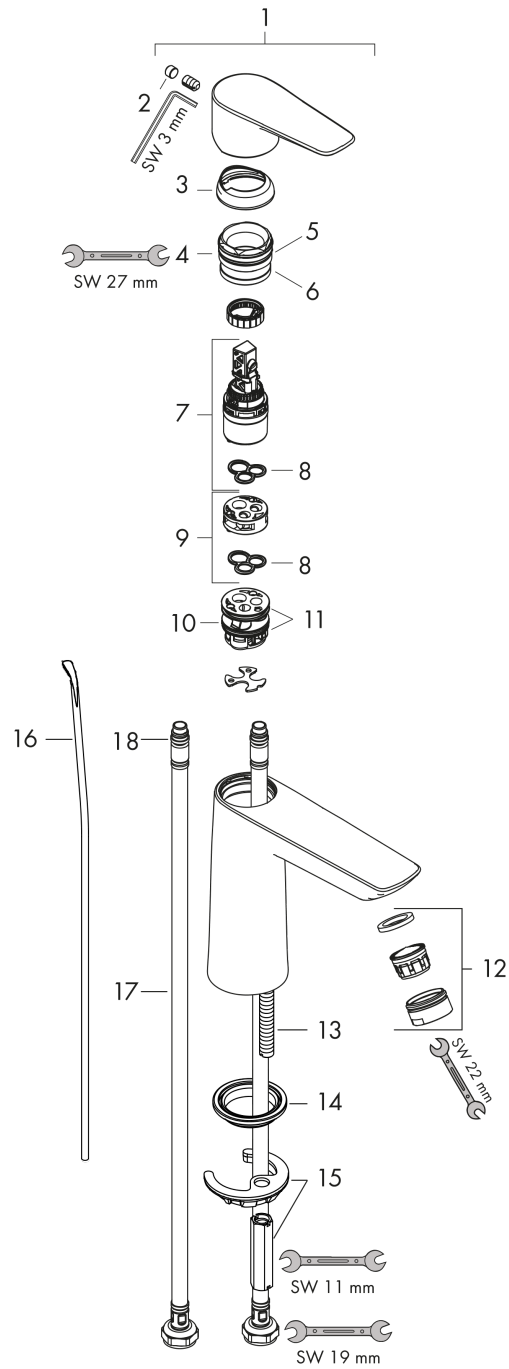

Talis E

Single lever basin mixer 110 with pop-up waste set

Surfaces: **Brushed Bronze** Article Number: **71710140**

Description

product features

- consists of: single lever basin mixer, waste set
- ComfortZone 110
- projection 112 mm
- normal spray
- flow rate at 3 bar: 5 l/min
- ceramic cartridge
- temperature limitation adjustable
- suitable for continuous flow water heaters
- pop-up waste set G 1¼
- material waste set: metal
- connection type: G ¾ connections
- connection dimension: DN15

Technology

Product image

Scale drawing

Flowchart

Talis E
Single lever basin mixer 110 with pop-up waste set
 Surfaces: **Brushed Bronze** Article Number: **71710140**

Exploded Drawing

Year of production: >07/19

Talis E

Single lever basin mixer 110 with pop-up waste set

Surfaces: **Brushed Bronze** Article Number: **71710140**

Spare part list

Year of production: >07/19

Pos.	Description	Article Number	Price	PU
1	handle	92687140	-	1
2	screw cover	95704000	-	1
3	flange	92625140	-	1
4	nut	92689000	-	1
5	O-ring 25x1,5	98146000	-	1
6	O-ring 27x1,5	92527000	-	1
7	cartridge, assy	97685000	-	1
8	seal	98865000	-	1
9	adapter for cartridge	92628000	-	1
10	adapter for cartridge	98866000	-	1
11	O-ring 23x2	98398000	-	1
12	aerator M24x1 (5 l/min)	13185140	-	1
13	screw M8 x 68	97736000	-	1
14	seal	97608000	-	1
15	fixing set	96016000	-	1
16	pull rod	96657140	-	1
17	connection hose 450 mm M8x0,75 G3/8	97206000	-	1
18	O-ring 7x1,5	98422000	-	1
a	pop up waste	94139140	-	1