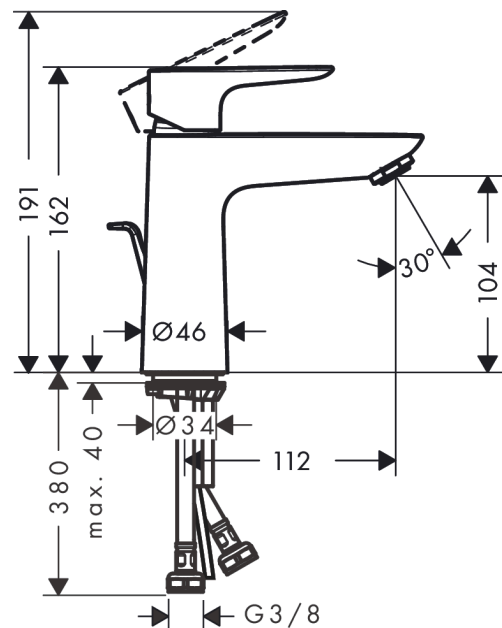

Talis E

Single lever basin mixer 110 with pop-up waste set

Surfaces: **Brushed Bronze** Article Number: **71710140**

Description

product features

- consists of: single lever basin mixer, waste set
- ComfortZone 110
- projection 112 mm
- normal spray
- flow rate at 3 bar: 5 l/min
- ceramic cartridge
- temperature limitation adjustable
- suitable for continuous flow water heaters
- pop-up waste set G 1¼
- material waste set: metal
- connection type: G ¾ connections
- connection dimension: DN15

Technology

Product image

Scale drawing

Flowchart

Talis E
Single lever basin mixer 110 with pop-up waste set
 Surfaces: **Brushed Bronze** Article Number: **71710140**

Exploded Drawing

Year of production: >07/19

Talis E

Single lever basin mixer 110 with pop-up waste set

Surfaces: **Brushed Bronze** Article Number: **71710140**

Spare part list

Year of production: >07/19

Pos.	Description	Article Number	Price	PU
1	handle	92687140	-	1
2	screw cover	95704000	-	1
3	flange	92625140	-	1
4	nut	92689000	-	1
5	O-ring 25x1,5	98146000	-	1
6	O-ring 27x1,5	92527000	-	1
7	cartridge, assy	97685000	-	1
8	seal	98865000	-	1
9	adapter for cartridge	92628000	-	1
10	adapter for cartridge	98866000	-	1
11	O-ring 23x2	98398000	-	1
12	aerator M24x1 (5 l/min)	13185140	-	1
13	screw M8 x 68	97736000	-	1
14	seal	97608000	-	1
15	fixing set	96016000	-	1
16	pull rod	96657140	-	1
17	connection hose 450 mm M8x0,75 G3/8	97206000	-	1
18	O-ring 7x1,5	98422000	-	1
a	pop up waste	94139140	-	1