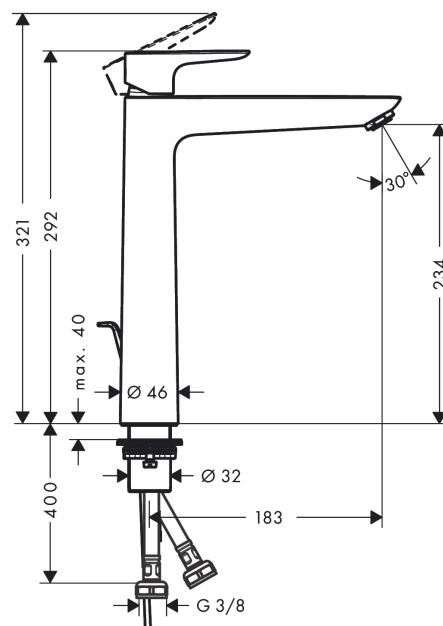

Talis E

Single lever basin mixer 240 with pop-up waste set

Surfaces: **Brushed Bronze** Article Number: **71716140**

Description

product features

- consists of: single lever basin mixer, waste set
- ComfortZone 240
- projection 183 mm
- normal spray
- flow rate at 3 bar: 5 l/min
- ceramic cartridge
- temperature limitation adjustable
- suitable for continuous flow water heaters
- pop-up waste set G 1¼
- material waste set: metal
- connection type: G ¾ connections
- connection dimension: DN15

Technology

Product image

Scale drawing

Flowchart

Talis E
Single lever basin mixer 240 with pop-up waste set
 Surfaces: **Brushed Bronze** Article Number: **71716140**

Exploded Drawing

Year of production: >07/19

Talis E

Single lever basin mixer 240 with pop-up waste set

Surfaces: **Brushed Bronze** Article Number: **71716140**

Spare part list

Year of production: >07/19

Pos.	Description	Article Number	Price	PU
1	handle	92687140	-	1
2	screw cover	95704000	-	1
3	flange	92625140	-	1
4	nut	92689000	-	1
5	O-ring 25x1,5	98146000	-	1
6	O-ring 27x1,5	92527000	-	1
7	cartridge, assy	97685000	-	1
8	seal	98865000	-	1
9	adapter for cartridge	92628000	-	1
10	adapter for cartridge	98866000	-	1
11	O-ring 23x2	98398000	-	1
12	aerator M24x1 (5 l/min)	13185140	-	1
13	flat seal	98749000	-	1
14	fixing set (Ø 32)	13961000	-	1
15	lever collar	97548000	-	1
16	pull rod	96657140	-	1
17	connection hose 600 mm M8x0,75 G3/8	96556000	-	1
18	O-ring 7x1,5	98422000	-	1
19	sealing set	95581000	-	1
a	pop up waste	94139140	-	1
b	fixation extension 35 mm	13898000	-	1