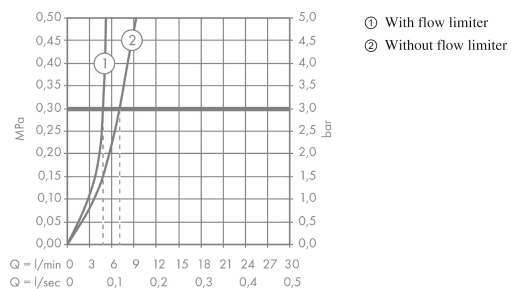

Talis E

Single lever basin mixer 240 with pop-up waste set

Surfaces: **Brushed Bronze** Article Number: **71716140**

Description

product features

- consists of: single lever basin mixer, waste set
- ComfortZone 240
- projection 183 mm
- normal spray
- flow rate at 3 bar: 5 l/min
- ceramic cartridge
- temperature limitation adjustable
- suitable for continuous flow water heaters
- pop-up waste set G 1¼
- material waste set: metal
- connection type: G ¾ connections
- connection dimension: DN15

Technology

Product image

Scale drawing

Flowchart

Talis E
Single lever basin mixer 240 with pop-up waste set
 Surfaces: **Brushed Bronze** Article Number: **71716140**

Exploded Drawing

Year of production: >07/19