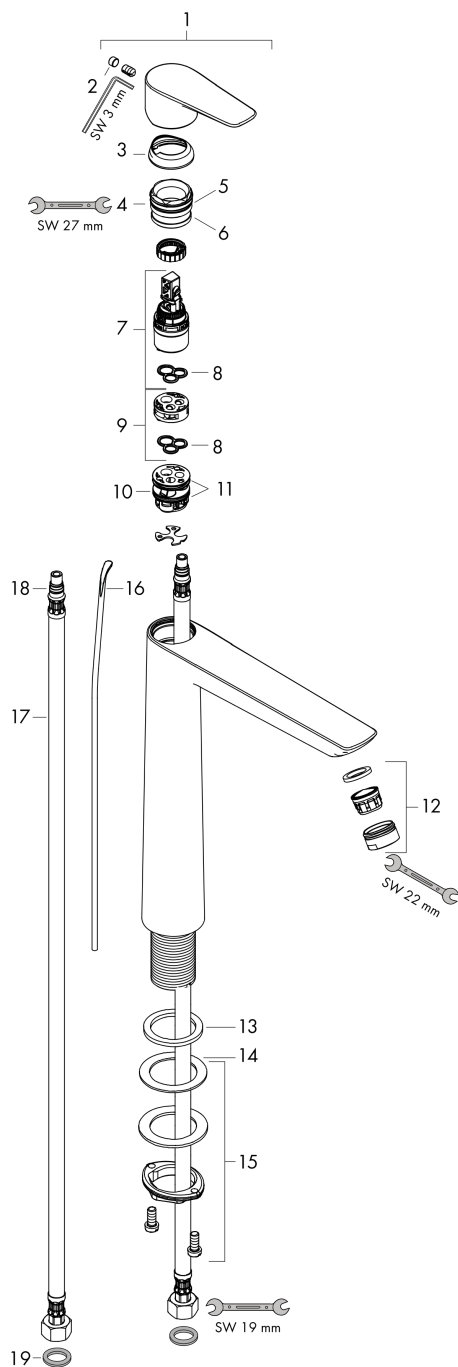

Talis E

Single lever basin mixer 240 with pop-up waste set

Surfaces: **Brushed Bronze** Article Number: **71716140**

Description

product features

- consists of: single lever basin mixer, waste set
- ComfortZone 240
- projection 183 mm
- normal spray
- flow rate at 3 bar: 5 l/min
- ceramic cartridge
- temperature limitation adjustable
- suitable for continuous flow water heaters
- pop-up waste set G 1¼
- material waste set: metal
- connection type: G ¾ connections
- connection dimension: DN15

Technology

Product image

Scale drawing

Flowchart

Talis E
Single lever basin mixer 240 with pop-up waste set
 Surfaces: **Brushed Bronze** Article Number: **71716140**

Exploded Drawing

Year of production: >07/19

Talis E

Single lever basin mixer 240 with pop-up waste set

Surfaces: **Brushed Bronze** Article Number: **71716140**

Spare part list

Year of production: >07/19

Pos.	Description	Article Number	Price	PU
1	handle	92687140	-	1
2	screw cover	95704000	-	1
3	flange	92625140	-	1
4	nut	92689000	-	1
5	O-ring 25x1,5	98146000	-	1
6	O-ring 27x1,5	92527000	-	1
7	cartridge, assy	97685000	-	1
8	seal	98865000	-	1
9	adapter for cartridge	92628000	-	1
10	adapter for cartridge	98866000	-	1
11	O-ring 23x2	98398000	-	1
12	aerator M24x1 (5 l/min)	13185140	-	1
13	flat seal	98749000	-	1
14	fixing set (Ø 32)	13961000	-	1
15	lever collar	97548000	-	1
16	pull rod	96657140	-	1
17	connection hose 600 mm M8x0,75 G3/8	96556000	-	1
18	O-ring 7x1,5	98422000	-	1
19	sealing set	95581000	-	1
a	pop up waste	94139140	-	1
b	fixation extension 35 mm	13898000	-	1