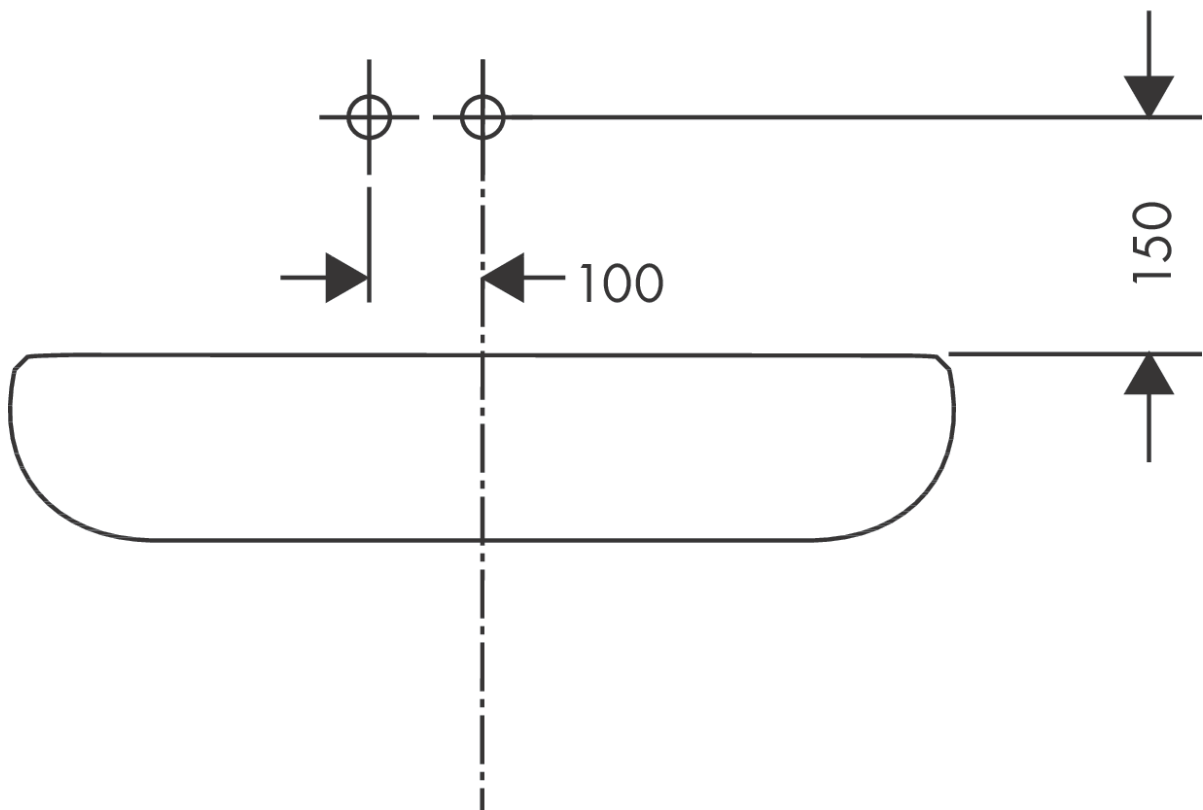

Talis E

Single lever basin mixer for concealed installation wall-mounted with spout 22.5 cm

Surfaces: **Brushed Bronze** Article Number: **71734140**

Description

product features

- consists of: single lever basin mixer for concealed installation wall-mounted, waste set
- projection 225 mm
- normal spray
- flow rate at 3 bar: 5 l/min
- ceramic cartridge
- temperature limitation adjustable
- suitable for continuous flow water heaters
- non-closing waste set
- material waste set: metal
- connection type: basic set
- connection dimension: DN15
- handle can be positioned on the right or left, depends on the basic set installation

Technology

Product image

Scale drawing

Talis E

Single lever basin mixer for concealed installation wall-mounted with spout 22.5 cm

Surfaces: **Brushed Bronze** Article Number: **71734140**

Flowchart

Talis E

Single lever basin mixer for concealed installation wall-mounted with spout 22.5 cm

Surfaces: **Brushed Bronze** Article Number: 71734140

Installation examples

Talis E

Single lever basin mixer for concealed installation wall-mounted with spout 22.5 cm

Year of production: >07/19

Pos.	Description	Article Number	Price	PU
1	handle	92666140	-	1
2	screw cover	96338000	-	1
3	sleeve	98790140	-	1
4	nut	95622000	-	1
5	O-ring 39x1,5	98400000	-	1
6	cartridge, assy	92730000	-	1
7	locking screw for handle	95140000	-	1
8	seal	95008000	-	1
9	adapter for cartridge	95779000	-	1
10	O-ring 26x2	98147000	-	1
11	escutcheon	92239140	-	1
12	O-ring 43x3	98418000	-	1
13	spout 225 mm	92714140	-	1
14	aerator M24x1 (5 l/min)	13185140	-	1
15	hollow set screw M5x8	92851000	-	1
16	escutcheon	95642140	-	1
17	O-Ring 30x2	98186000	-	1
18	connecting thread G½	95626000	-	1
19	O-ring 13x2	98128000	-	1
a	waste	50001140	-	1
b	extension set 25 mm for 13622180	31971000	-	1