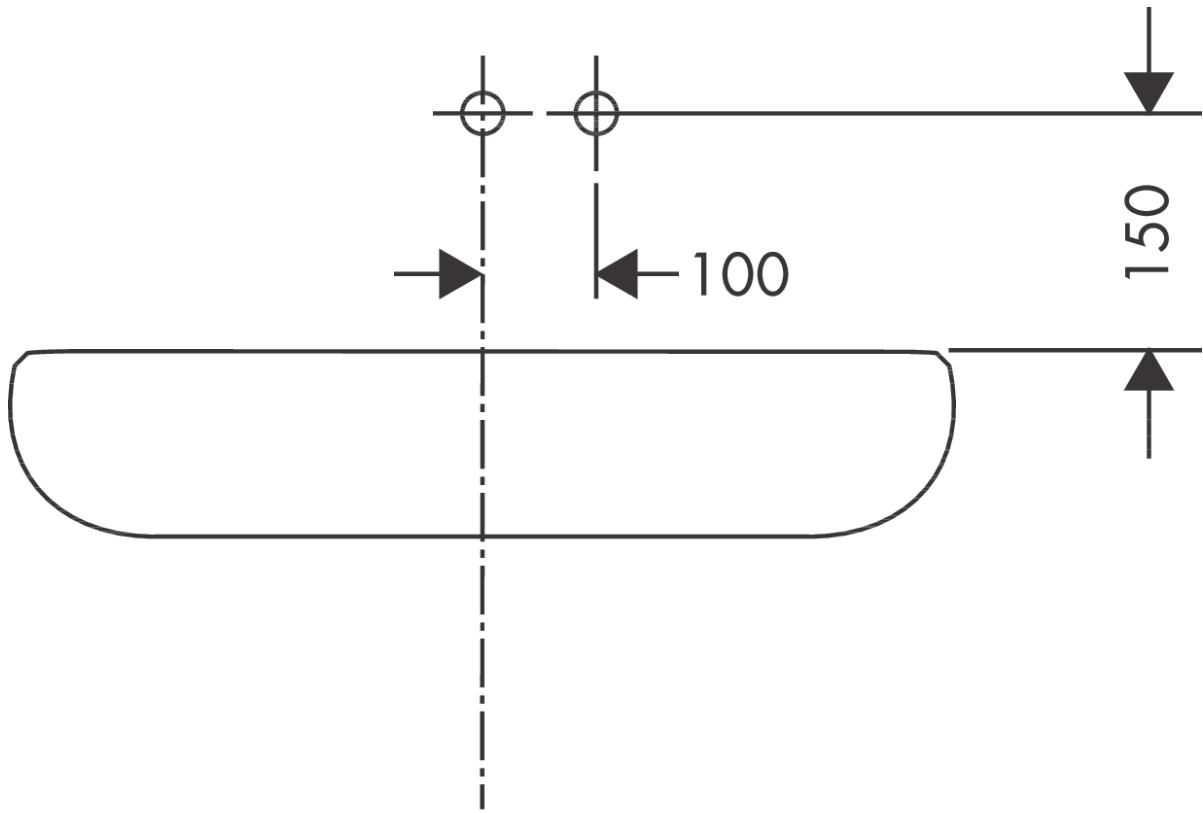

Talis E

Single lever basin mixer for concealed installation wall-mounted with spout 22.5 cm

Surfaces: **Brushed Bronze** Article Number: **71734140**

Description

product features

- consists of: single lever basin mixer for concealed installation wall-mounted, waste set
- projection 225 mm
- normal spray
- flow rate at 3 bar: 5 l/min
- ceramic cartridge
- temperature limitation adjustable
- suitable for continuous flow water heaters
- non-closing waste set
- material waste set: metal
- connection type: basic set
- connection dimension: DN15
- handle can be positioned on the right or left, depends on the basic set installation

Technology

Product image

Scale drawing

Talis E

Single lever basin mixer for concealed installation wall-mounted with spout 22.5 cm

Surfaces: **Brushed Bronze** Article Number: **71734140**

Flowchart

Talis E

Single lever basin mixer for concealed installation wall-mounted with spout 22.5 cm

Surfaces: **Brushed Bronze** Article Number: 71734140

Installation examples

Talis E

Single lever basin mixer for concealed installation wall-mounted with spout 22.5 cm

Year of production: >07/19

Pos.	Description	Article Number	Price	PU
1	handle	92666140	-	1
2	screw cover	96338000	-	1
3	sleeve	98790140	-	1
4	nut	95622000	-	1
5	O-ring 39x1,5	98400000	-	1
6	cartridge, assy	92730000	-	1
7	locking screw for handle	95140000	-	1
8	seal	95008000	-	1
9	adapter for cartridge	95779000	-	1
10	O-ring 26x2	98147000	-	1
11	escutcheon	92239140	-	1
12	O-ring 43x3	98418000	-	1
13	spout 225 mm	92714140	-	1
14	aerator M24x1 (5 l/min)	13185140	-	1
15	hollow set screw M5x8	92851000	-	1
16	escutcheon	95642140	-	1
17	O-Ring 30x2	98186000	-	1
18	connecting thread G½	95626000	-	1
19	O-ring 13x2	98128000	-	1
a	waste	50001140	-	1
b	extension set 25 mm for 13622180	31971000	-	1