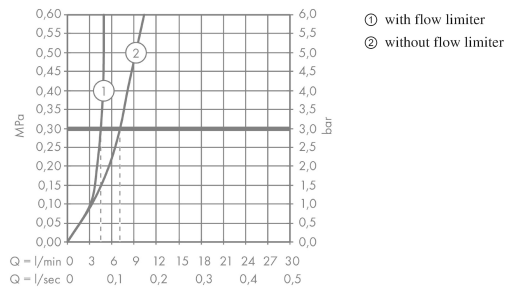

Talis E

Single lever basin mixer for concealed installation wall-mounted with spout 22.5 cm

Surfaces: **Brushed Bronze** Article Number: **71734140**

Description

product features

- consists of: single lever basin mixer for concealed installation wall-mounted, waste set
- projection 225 mm
- normal spray
- flow rate at 3 bar: 5 l/min
- ceramic cartridge
- temperature limitation adjustable
- suitable for continuous flow water heaters
- non-closing waste set
- material waste set: metal
- connection type: basic set
- connection dimension: DN15
- handle can be positioned on the right or left, depends on the basic set installation

Technology

Product image

Scale drawing

Talis E

Single lever basin mixer for concealed installation wall-mounted with spout 22.5 cm

Surfaces: **Brushed Bronze** Article Number: **71734140**

Flowchart

Talis E