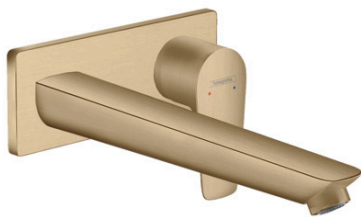

Talis E

Single lever basin mixer for concealed installation wall-mounted with spout 22.5 cm

Surfaces: **Brushed Bronze** Article Number: **71734140**

Description

product features

- consists of: single lever basin mixer for concealed installation wall-mounted, waste set
- projection 225 mm
- normal spray
- flow rate at 3 bar: 5 l/min
- ceramic cartridge
- temperature limitation adjustable
- suitable for continuous flow water heaters
- non-closing waste set
- material waste set: metal
- connection type: basic set
- connection dimension: DN15
- handle can be positioned on the right or left, depends on the basic set installation

Technology

Product image

Scale drawing

Talis E

Single lever basin mixer for concealed installation wall-mounted with spout 22.5 cm

Surfaces: **Brushed Bronze** Article Number: **71734140**

Flowchart

Talis E

Single lever basin mixer for concealed installation wall-mounted with spout 22.5 cm

Surfaces: **Brushed Bronze** Article Number: 71734140

Installation examples

Talis E

Single lever basin mixer for concealed installation wall-mounted with spout 22.5 cm

Surfaces: **Brushed Bronze** Article Number: **71734140**

Exploded Drawing

Year of production: >07/19

Talis E**Single lever basin mixer for concealed installation wall-mounted with spout 22.5 cm**Surfaces: **Brushed Bronze** Article Number: **71734140****Spare part list**