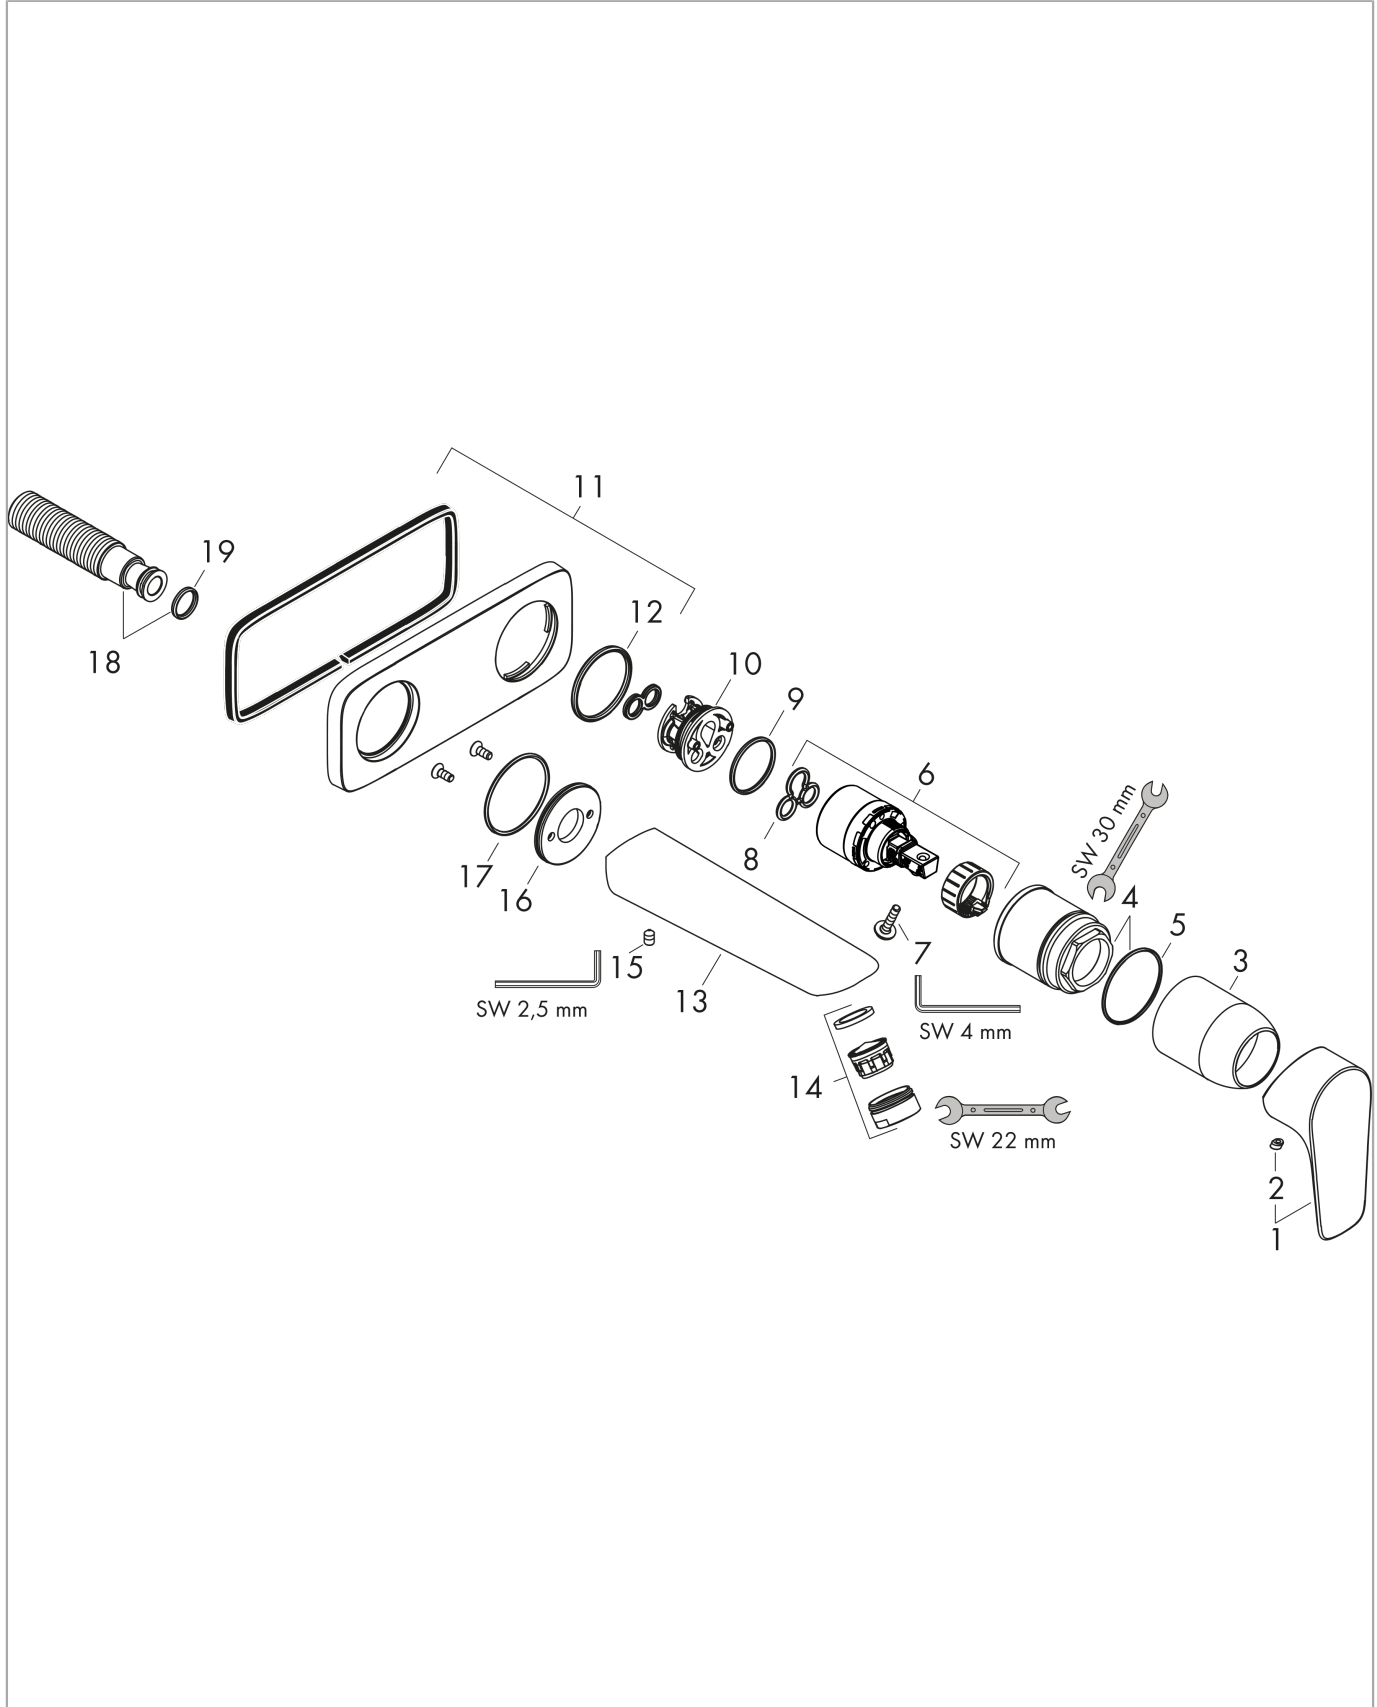

Talis E

Single lever basin mixer for concealed installation wall-mounted with spout 22.5 cm

Surfaces: **Brushed Bronze** Article Number: **71734140**

Description

product features

- consists of: single lever basin mixer for concealed installation wall-mounted, waste set
- projection 225 mm
- normal spray
- flow rate at 3 bar: 5 l/min
- ceramic cartridge
- temperature limitation adjustable
- suitable for continuous flow water heaters
- non-closing waste set
- material waste set: metal
- connection type: basic set
- connection dimension: DN15
- handle can be positioned on the right or left, depends on the basic set installation

Single lever basin mixer for concealed installation wall-mounted with spout 22.5 cm

Surfaces: **Brushed Bronze** Article Number: 71734140

Installation examples

Talis E

Single lever basin mixer for concealed installation wall-mounted with spout 22.5 cm

Surfaces: **Brushed Bronze** Article Number: **71734140**

Exploded Drawing

Year of production: >07/19

Talis E**Single lever basin mixer for concealed installation wall-mounted with spout 22.5 cm**Surfaces: **Brushed Bronze** Article Number: **71734140****Spare part list**

Year of production: >07/19

Pos.	Description	Article Number	Price	PU
1	handle	92666140	-	1
2	screw cover	96338000	-	1
3	sleeve	98790140	-	1
4	nut	95622000	-	1
5	O-ring 39x1,5	98400000	-	1
6	cartridge, assy	92730000	-	1
7	locking screw for handle	95140000	-	1
8	seal	95008000	-	1
9	adapter for cartridge	95779000	-	1
10	O-ring 26x2	98147000	-	1
11	escutcheon	92239140	-	1
12	O-ring 43x3	98418000	-	1
13	spout 225 mm	92714140	-	1
14	aerator M24x1 (5 l/min)	13185140	-	1
15	hollow set screw M5x8	92851000	-	1
16	escutcheon	95642140	-	1
17	O-Ring 30x2	98186000	-	1
18	connecting thread G½	95626000	-	1
19	O-ring 13x2	98128000	-	1
a	waste	50001140	-	1
b	extension set 25 mm for 13622180	31971000	-	1