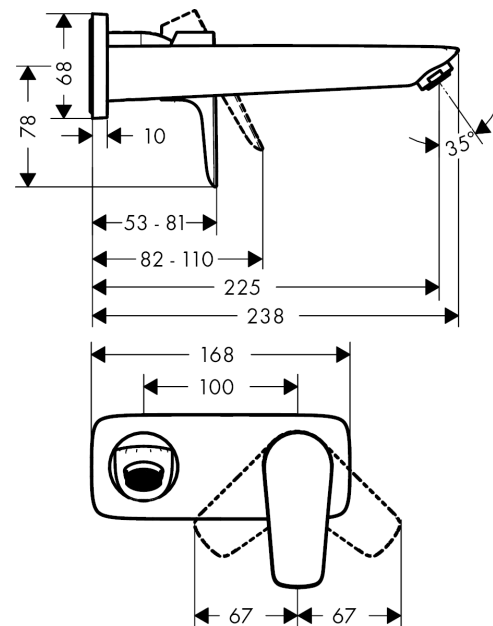

Talis E

Single lever basin mixer for concealed installation wall-mounted with spout 22.5 cm

Surfaces: **Brushed Bronze** Article Number: **71734140**

Description

product features

- consists of: single lever basin mixer for concealed installation wall-mounted, waste set
- projection 225 mm
- normal spray
- flow rate at 3 bar: 5 l/min
- ceramic cartridge
- temperature limitation adjustable
- suitable for continuous flow water heaters
- non-closing waste set
- material waste set: metal
- connection type: basic set
- connection dimension: DN15
- handle can be positioned on the right or left, depends on the basic set installation

Technology

Product image

Scale drawing

Talis E

Single lever basin mixer for concealed installation wall-mounted with spout 22.5 cm

Surfaces: **Brushed Bronze** Article Number: **71734140**

Flowchart

Talis E

Single lever basin mixer for concealed installation wall-mounted with spout 22.5 cm

Surfaces: **Brushed Bronze** Article Number: 71734140

Installation examples

Talis E

Single lever basin mixer for concealed installation wall-mounted with spout 22.5 cm

Year of production: >07/19

Pos.	Description	Article Number	Price	PU
1	handle	92666140	-	1
2	screw cover	96338000	-	1
3	sleeve	98790140	-	1
4	nut	95622000	-	1
5	O-ring 39x1,5	98400000	-	1
6	cartridge, assy	92730000	-	1
7	locking screw for handle	95140000	-	1
8	seal	95008000	-	1
9	adapter for cartridge	95779000	-	1
10	O-ring 26x2	98147000	-	1
11	escutcheon	92239140	-	1
12	O-ring 43x3	98418000	-	1
13	spout 225 mm	92714140	-	1
14	aerator M24x1 (5 l/min)	13185140	-	1
15	hollow set screw M5x8	92851000	-	1
16	escutcheon	95642140	-	1
17	O-Ring 30x2	98186000	-	1
18	connecting thread G½	95626000	-	1
19	O-ring 13x2	98128000	-	1
a	waste	50001140	-	1
b	extension set 25 mm for 13622180	31971000	-	1