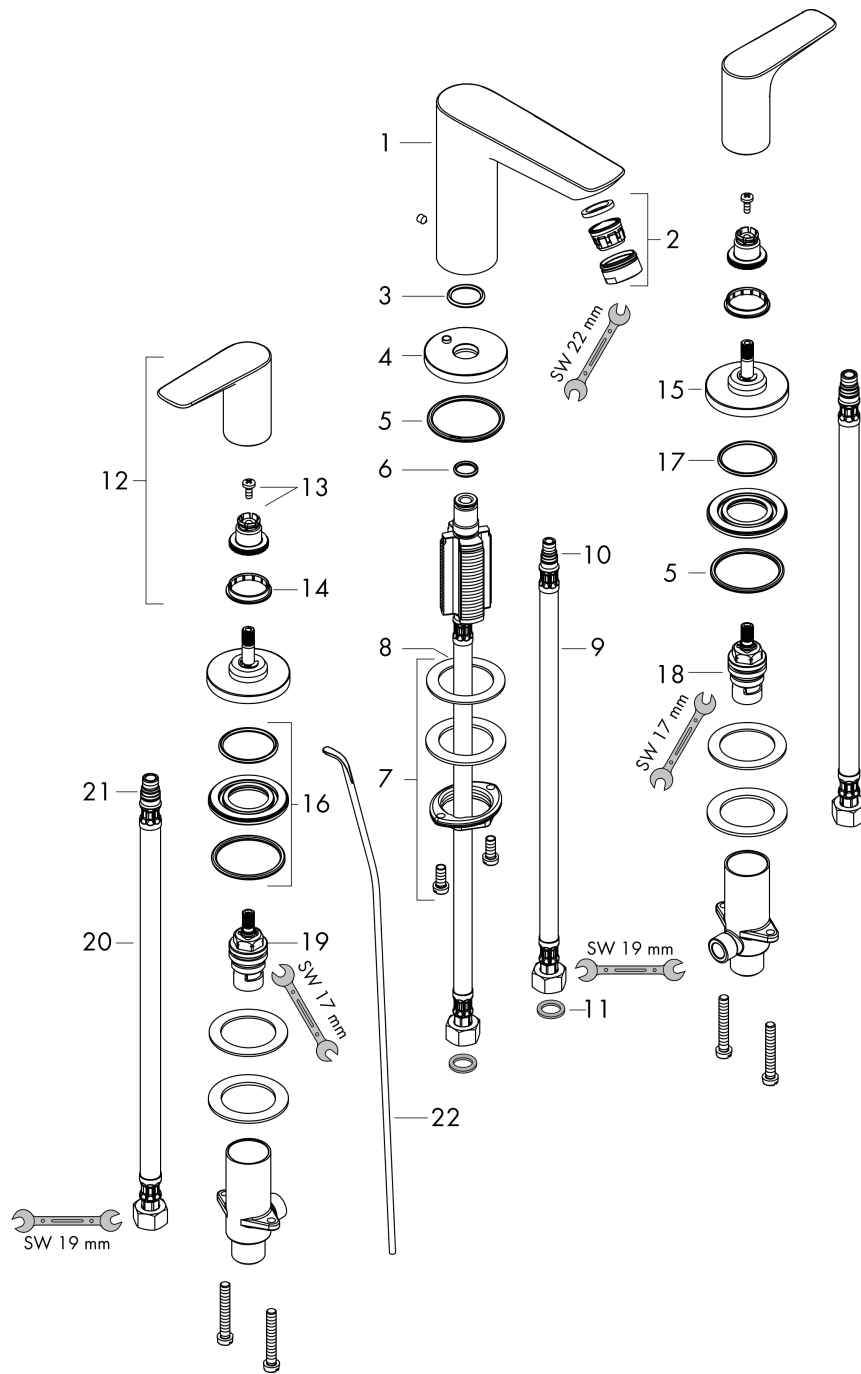

Talis E

3-hole basin mixer with pop-up waste set

Surfaces: **Brushed Bronze** Article Number: **71733140**

Description

product features

- consists of: 3-hole basin mixer, waste set
- ComfortZone 150
- projection 112 mm
- flow rate at 3 bar: 5 l/min
- ceramic valves hot/ cold 90°
- suitable for continuous flow water heaters
- pop-up waste set G 1¼
- material waste set: metal
- connection type: G ¾ connections
- connection dimension: DN15

Technology

Product image

Scale drawing

Flowchart

Talis E
3-hole basin mixer with pop-up waste set
 Surfaces: **Brushed Bronze** Article Number: **71733140**

Exploded Drawing

Year of production: >07/19

Talis E

3-hole basin mixer with pop-up waste set

Surfaces: **Brushed Bronze** Article Number: **71733140**

Spare part list

Year of production: >07/19

Pos.	Description	Article Number	Price	PU
1	spout cpl.	92785140	-	1
2	aerator M24x1 (5 l/min)	13185140	-	1
3	O-ring 18x2,5	98139000	-	1
4	escutcheon Ø 53 mm	95272140	-	1
5	O-ring 40x3	92634000	-	1
6	O-ring 11x2	98127000	-	1
7	fixing set (Ø 32)	13961000	-	1
8	lever collar	97548000	-	1
9	connection hose 450 mm M8x0,75 G3/8	97206000	-	1
10	O-ring 7x1,5	98422000	-	1
11	sealing set	95581000	-	1
12	handle	92779140	-	1
13	handle fixing set	94184000	-	1
14	set of color-rings cold / hot water	95819000	-	1
15	escutcheon Ø 52 mm	97285140	-	1
16	nut	92854000	-	1
17	O-Ring 32x2,5	96364000	-	1
18	shut off unit left closing	94008000	-	1
19	shut off unit right closing	94009000	-	1
20	connection hose 450 mm M10x1 G3/8	96507000	-	1
21	O-ring 8x1,75	97827000	-	1
22	pull rod	96657000	-	1
a	pop up waste	94139140	-	1
b	fixation extension 35 mm	13898000	-	1