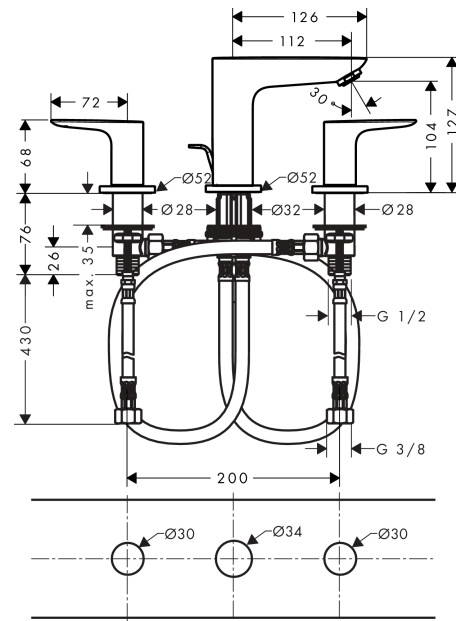

Talis E

3-hole basin mixer with pop-up waste set

Surfaces: **Brushed Bronze** Article Number: **71733140**

Description

product features

- consists of: 3-hole basin mixer, waste set
- ComfortZone 150
- projection 112 mm
- flow rate at 3 bar: 5 l/min
- ceramic valves hot/ cold 90°
- suitable for continuous flow water heaters
- pop-up waste set G 1¼
- material waste set: metal
- connection type: G ¾ connections
- connection dimension: DN15

Technology

Product image

Scale drawing

Flowchart

Talis E
3-hole basin mixer with pop-up waste set
 Surfaces: **Brushed Bronze** Article Number: **71733140**

Exploded Drawing

Year of production: >07/19

Talis E

3-hole basin mixer with pop-up waste set

Surfaces: **Brushed Bronze** Article Number: **71733140**

Spare part list

Year of production: >07/19

Pos.	Description	Article Number	Price	PU
1	spout cpl.	92785140	-	1
2	aerator M24x1 (5 l/min)	13185140	-	1
3	O-ring 18x2,5	98139000	-	1
4	escutcheon Ø 53 mm	95272140	-	1
5	O-ring 40x3	92634000	-	1
6	O-ring 11x2	98127000	-	1
7	fixing set (Ø 32)	13961000	-	1
8	lever collar	97548000	-	1
9	connection hose 450 mm M8x0,75 G3/8	97206000	-	1
10	O-ring 7x1,5	98422000	-	1
11	sealing set	95581000	-	1
12	handle	92779140	-	1
13	handle fixing set	94184000	-	1
14	set of color-rings cold / hot water	95819000	-	1
15	escutcheon Ø 52 mm	97285140	-	1
16	nut	92854000	-	1
17	O-Ring 32x2,5	96364000	-	1
18	shut off unit left closing	94008000	-	1
19	shut off unit right closing	94009000	-	1
20	connection hose 450 mm M10x1 G3/8	96507000	-	1
21	O-ring 8x1,75	97827000	-	1
22	pull rod	96657000	-	1
a	pop up waste	94139140	-	1
b	fixation extension 35 mm	13898000	-	1