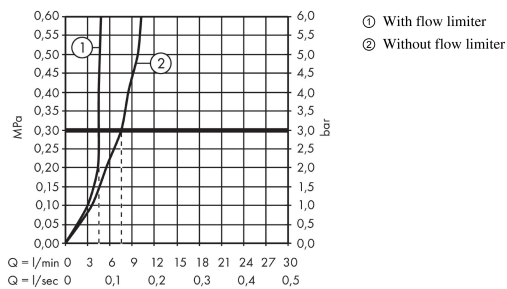

Talis E

3-hole basin mixer with pop-up waste set

Surfaces: **Brushed Bronze** Article Number: **71733140**

Description

product features

- consists of: 3-hole basin mixer, waste set
- ComfortZone 150
- projection 112 mm
- flow rate at 3 bar: 5 l/min
- ceramic valves hot/ cold 90°
- suitable for continuous flow water heaters
- pop-up waste set G 1¼
- material waste set: metal
- connection type: G ¾ connections
- connection dimension: DN15

Technology

Product image

Scale drawing

Flowchart

Talis E
3-hole basin mixer with pop-up waste set
 Surfaces: **Brushed Bronze** Article Number: **71733140**

Exploded Drawing

Year of production: >07/19

Talis E