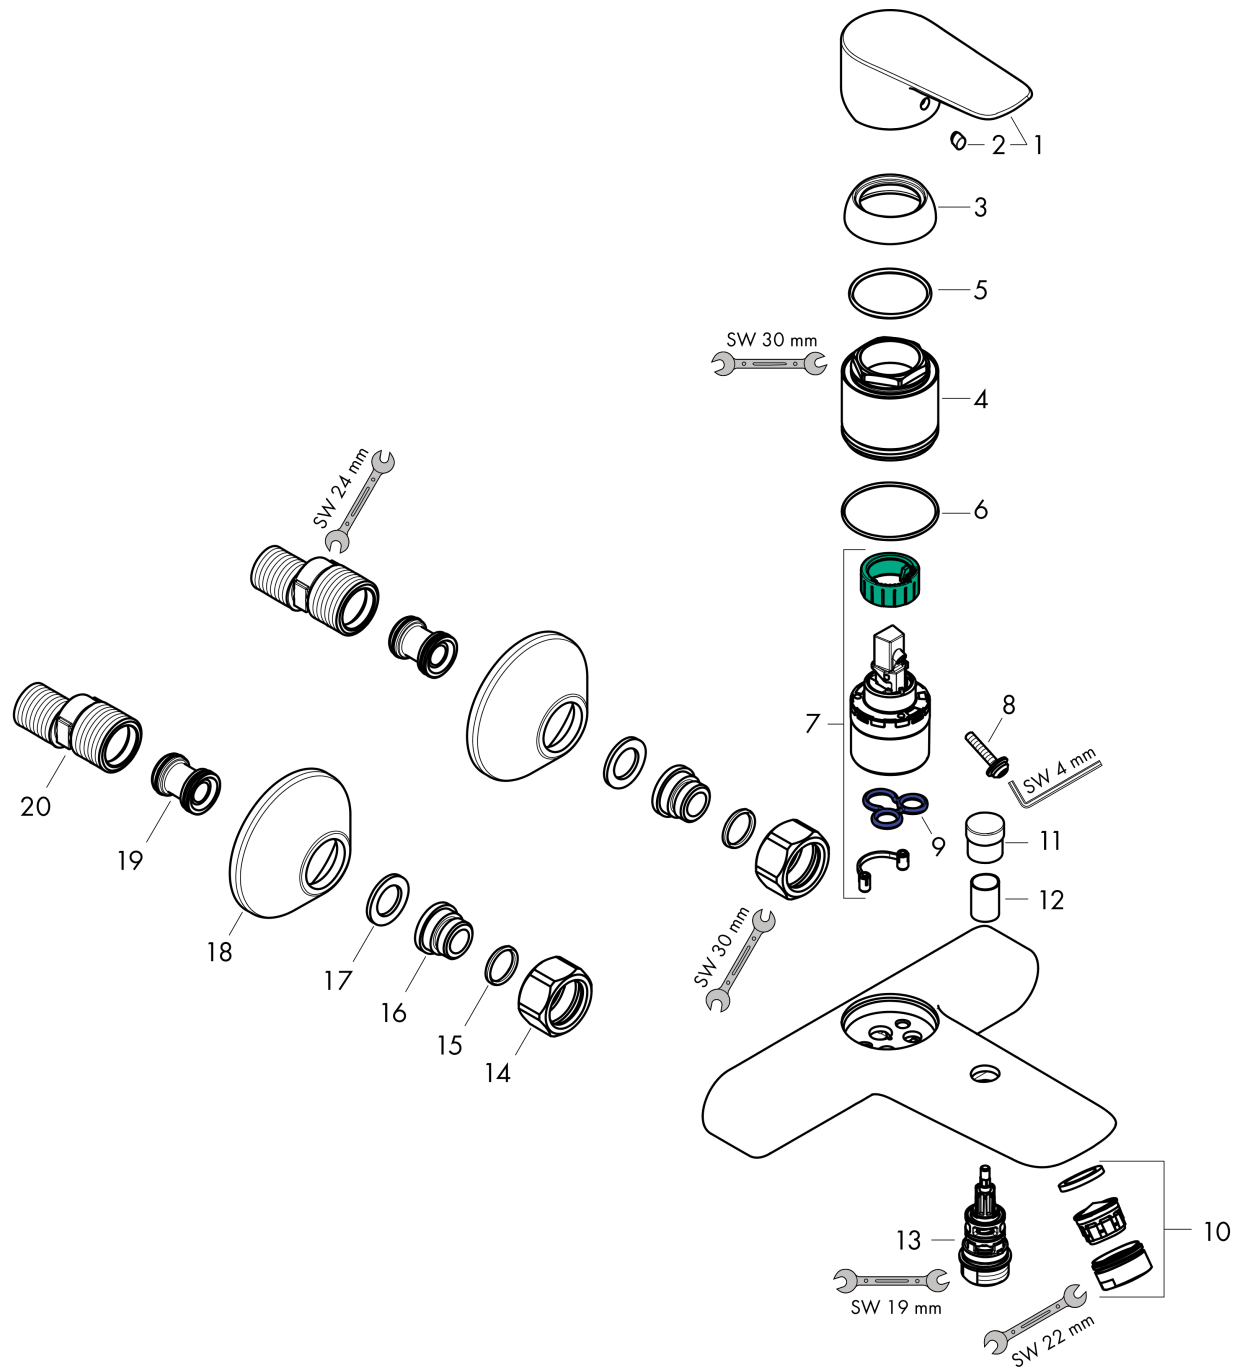

##### product features

- projection 194 mm
- connection type: s-shaped connections
- centre distance: 150 ± 12 mm
- spray type mixer: normal spray
- flow rate for bath spout at 3 bar: 19,2 l/min
- flow rate of hand shower at 3 bar: 16,8 l/min
- ceramic cartridge
- temperature limitation adjustable
- diverter with automatic resetting
- with silencer
- suitable for continuous flow water heaters
- connection dimension: DN15

#### Scale drawing

## Exploded Drawing

Year of production: >07/19

### Spare part list

Year of production: >07/19

Pos.	Description	Article Number	Price	PU
1	handle	92666140	-	1
2	screw cover	96338000	-	1
3	flange	97406140	-	1
4	nut	97977000	-	1
5	O-Ring 32x2	98193000	-	1
6	O-ring 33x1,5	98164000	-	1
7	cartridge, assy	92730000	-	1
8	locking screw for handle	95140000	-	1
9	seal	95008000	-	1
10	aerator M24x1 (30 l/min)	96512140	-	1
11	diverter knob	97981140	-	1
12	sleeve	97979140	-	1
13	selector	97978000	-	1
14	set of nuts	96157140	-	1
15	O-ring 15x2	98163000	-	1
16	connecting thread	97220000	-	1
17	filter packing	96922000	-	1
18	escutcheon Ø 70 mm	94135140	-	1
19	set of S-unions (±12 mm)	94140000	-	1
20	noise reduction	96429000	-	1