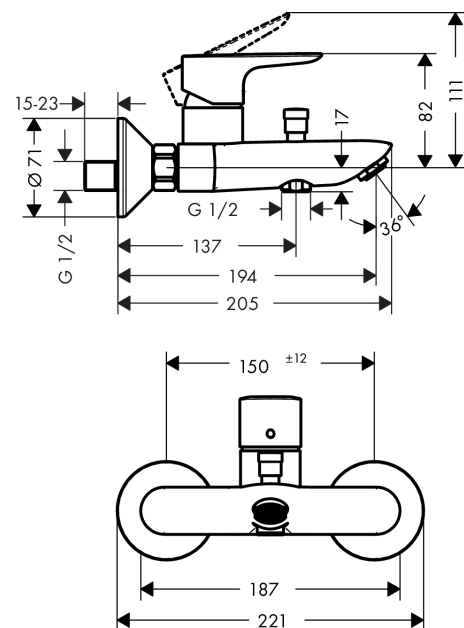

##### product features

- projection 194 mm
- connection type: s-shaped connections
- centre distance: 150 ± 12 mm
- spray type mixer: normal spray
- flow rate for bath spout at 3 bar: 19,2 l/min
- flow rate of hand shower at 3 bar: 16,8 l/min
- ceramic cartridge
- temperature limitation adjustable
- diverter with automatic resetting
- with silencer
- suitable for continuous flow water heaters
- connection dimension: DN15

#### Scale drawing