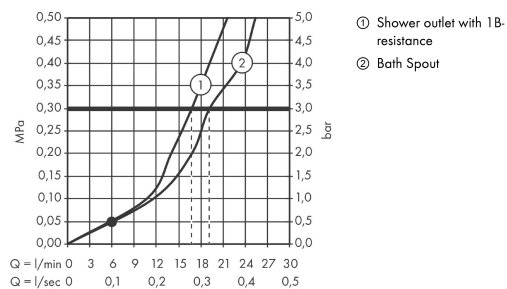

Talis E

Single lever bath mixer for exposed installation

Surfaces: **Brushed Bronze** Article Number: **71740140**

Description

product features

- projection 194 mm
- connection type: s-shaped connections
- centre distance: 150 ± 12 mm
- spray type mixer: normal spray
- flow rate for bath spout at 3 bar: 19,2 l/min
- flow rate of hand shower at 3 bar: 16,8 l/min
- ceramic cartridge
- temperature limitation adjustable
- diverter with automatic resetting
- with silencer
- suitable for continuous flow water heaters
- connection dimension: DN15

Technology

Product image

Scale drawing

Flowchart