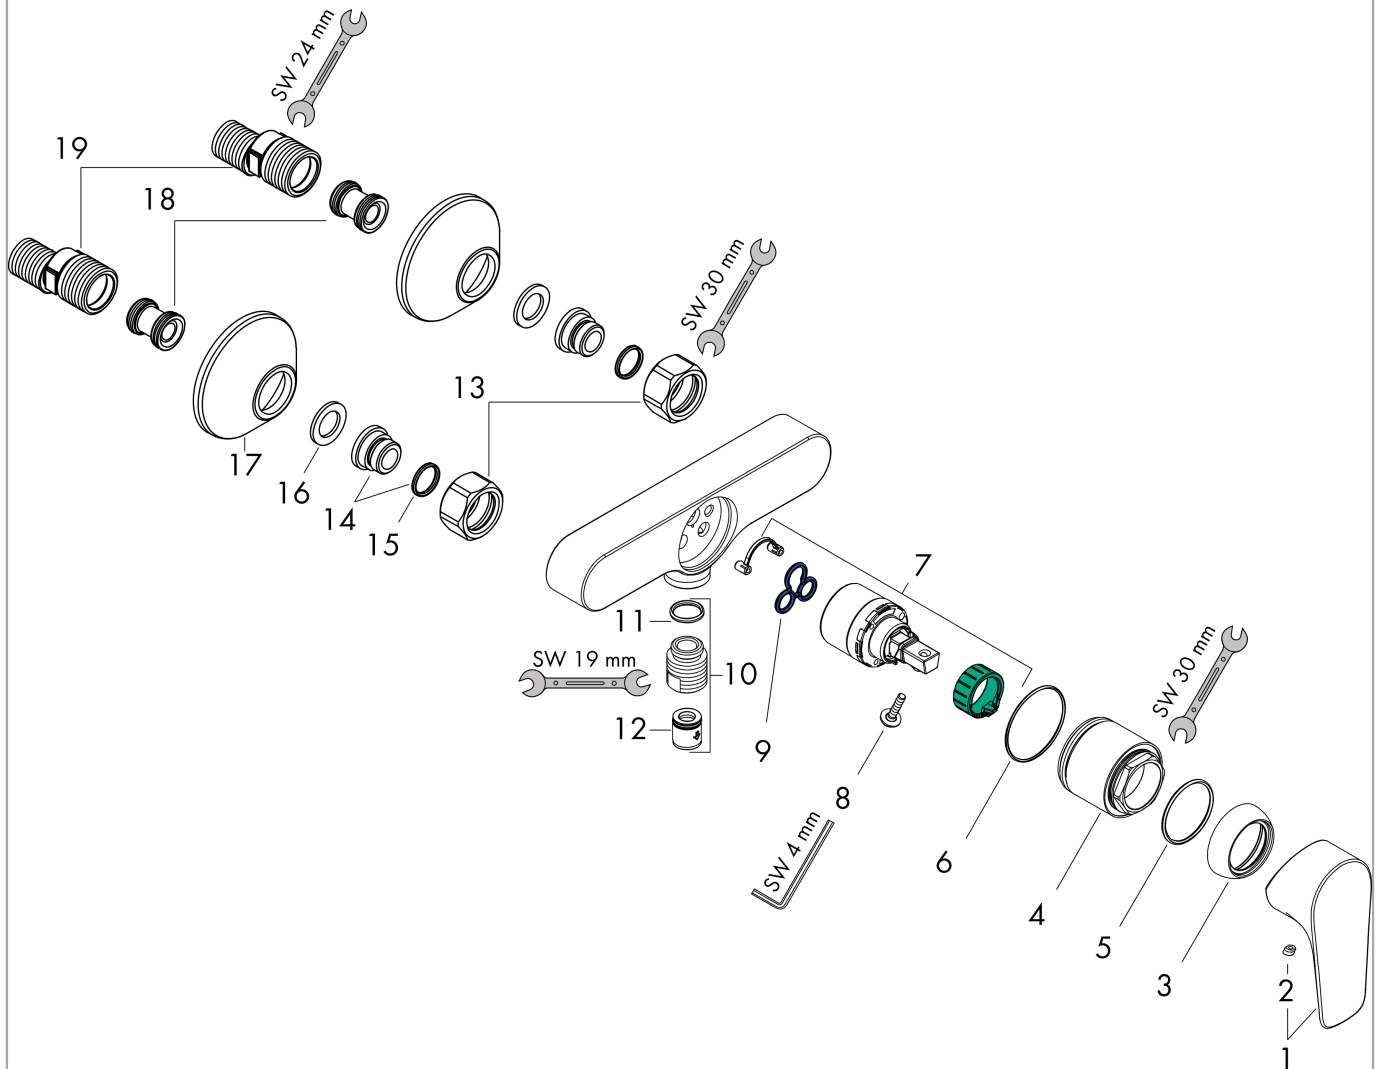

Talis E

Single lever shower mixer for exposed installation

Surfaces: **Brushed Bronze** Article Number: **71760140**

Description

product features

- 1 function
- connection type: s-shaped connections
- centre distance: 150 ± 12 mm
- flow rate at 3 bar: 22 l/min
- flow rate of hand shower at 3 bar: 22 l/min
- ceramic cartridge
- temperature limitation adjustable
- non-return valve
- with silencer
- hose connection DN15
- connection dimension: DN15

Product image

Scale drawing

Flowchart

Shower outlet with 1B-resistance

Talis E
Single lever shower mixer for exposed installation
 Surfaces: **Brushed Bronze** Article Number: **71760140**

Exploded Drawing

Year of production: >07/19

Talis E**Single lever shower mixer for exposed installation**Surfaces: **Brushed Bronze** Article Number: **71760140****Spare part list**

Year of production: >07/19

Pos.	Description	Article Number	Price	PU
1	handle	92666140	-	1
2	screw cover	96338000	-	1
3	flange	97406140	-	1
4	nut	97977140	-	1
5	O-Ring 32x2	98193000	-	1
6	O-ring 33x1,5	98164000	-	1
7	cartridge, assy	92730000	-	1
8	locking screw for handle	95140000	-	1
9	seal	95008000	-	1
10	Hose Connection	96044140	-	1
11	O-ring 14x2	98129000	-	1
12	set of non return valves DW 15	94074000	-	1
13	set of nuts	96157140	-	1
14	connecting thread	97220000	-	1
15	O-ring 15x2	98163000	-	1
16	filter packing	96922000	-	1
17	escutcheon Ø 70 mm	94135140	-	1
18	noise reduction	96429000	-	1
19	set of S-unions (±12 mm)	94140000	-	1