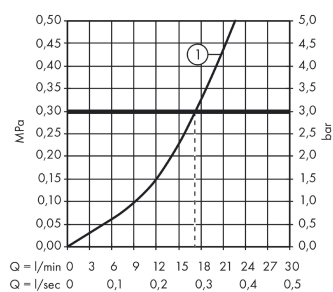

Talis E

Single lever shower mixer for exposed installation

Surfaces: **Brushed Bronze** Article Number: **71760140**

Description

product features

- 1 function
- connection type: s-shaped connections
- centre distance: 150 ± 12 mm
- flow rate at 3 bar: 22 l/min
- flow rate of hand shower at 3 bar: 22 l/min
- ceramic cartridge
- temperature limitation adjustable
- non-return valve
- with silencer
- hose connection DN15
- connection dimension: DN15

Product image

Scale drawing

Flowchart

Shower outlet with 1B-resistance

Talis E
Single lever shower mixer for exposed installation
 Surfaces: **Brushed Bronze** Article Number: **71760140**

Exploded Drawing