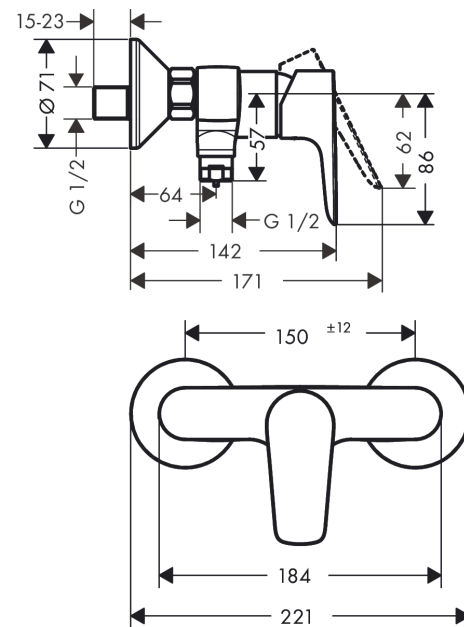

Talis E

Single lever shower mixer for exposed installation

Surfaces: **Brushed Bronze** Article Number: **71760140**

Description

product features

- 1 function
- connection type: s-shaped connections
- centre distance: 150 ± 12 mm
- flow rate at 3 bar: 22 l/min
- flow rate of hand shower at 3 bar: 22 l/min
- ceramic cartridge
- temperature limitation adjustable
- non-return valve
- with silencer
- hose connection DN15
- connection dimension: DN15

Product image

Scale drawing

Flowchart

Shower outlet with 1B-resistance

Talis E
Single lever shower mixer for exposed installation
 Surfaces: **Brushed Bronze** Article Number: **71760140**

Exploded Drawing

Year of production: >07/19

Talis E**Single lever shower mixer for exposed installation**Surfaces: **Brushed Bronze** Article Number: **71760140****Spare part list**

Year of production: >07/19

Pos.	Description	Article Number	Price	PU
1	handle	92666140	-	1
2	screw cover	96338000	-	1
3	flange	97406140	-	1
4	nut	97977140	-	1
5	O-Ring 32x2	98193000	-	1
6	O-ring 33x1,5	98164000	-	1
7	cartridge, assy	92730000	-	1
8	locking screw for handle	95140000	-	1
9	seal	95008000	-	1
10	Hose Connection	96044140	-	1
11	O-ring 14x2	98129000	-	1
12	set of non return valves DW 15	94074000	-	1
13	set of nuts	96157140	-	1
14	connecting thread	97220000	-	1
15	O-ring 15x2	98163000	-	1
16	filter packing	96922000	-	1
17	escutcheon Ø 70 mm	94135140	-	1
18	noise reduction	96429000	-	1
19	set of S-unions (±12 mm)	94140000	-	1