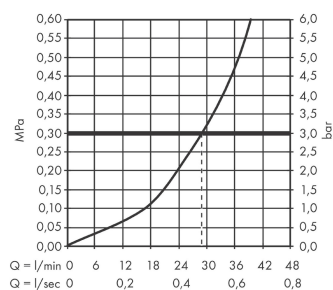

Talis E
Single lever shower mixer for concealed installation
Surfaces: **Brushed Bronze** Article Number: **71765140**

Description

product features

- 1 function
- connection type: basic set
- flow rate at 3 bar: 29,3 l/min
- ceramic cartridge
- temperature limitation adjustable

Product image

Scale drawing

Flowchart