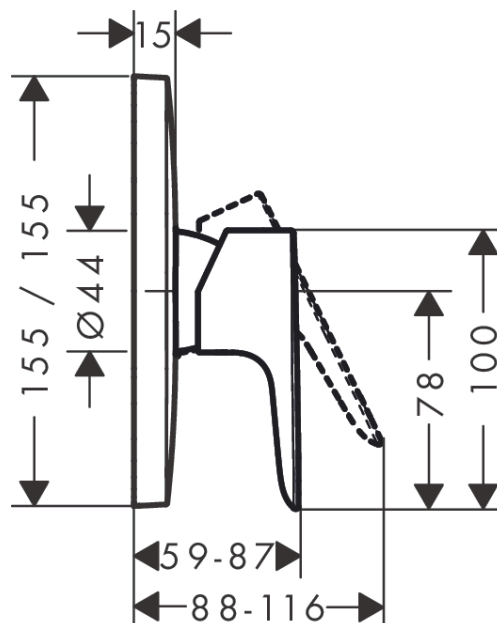

Talis E
Single lever shower mixer for concealed installation
 Surfaces: **Brushed Bronze** Article Number: **71765140**

Description

product features

- 1 function
- connection type: basic set
- flow rate at 3 bar: 29,3 l/min
- ceramic cartridge
- temperature limitation adjustable

Product image

Scale drawing

Flowchart

Talis E
Single lever shower mixer for concealed installation
 Surfaces: **Brushed Bronze** Article Number: **71765140**

Exploded Drawing

Year of production: >10/19

Talis E
Single lever shower mixer for concealed installation
 Surfaces: **Brushed Bronze** Article Number: **71765140**

Spare part list

Year of production: >10/19

Pos.	Description	Article Number	Price	PU
1	handle	92666140	-	1
2	screw cover	96338000	-	1
3	escutcheon 155 / 155 mm	95276140	-	1
4	O-ring 43x3	98418000	-	1
5	sleeve	98790140	-	1
6	holder for escutcheon	98793000	-	1
7	set of fixing screws	97747000	-	1
8	nut	98796000	-	1
9	O-ring 30x1,5	98433000	-	1
10	O-ring 39x1,5	98400000	-	1
11	cartridge, assy	92730000	-	1
12	locking screw for handle	95140000	-	1
13	seal	95008000	-	1
14	set of screws	96525000	-	1
15	O-ring 16x2	98133000	-	1
16	O-Ring 22x2	98185000	-	1
17	flow limiter (22 l/min)	95884000	-	1
18	noise reduction	96429000	-	1
19	extension 25 mm	13595000	-	1
20	set of fixing screws	96454000	-	1
a	concealed item	01800180	-	1
b	adapter for exchanged connections	93181000	-	1