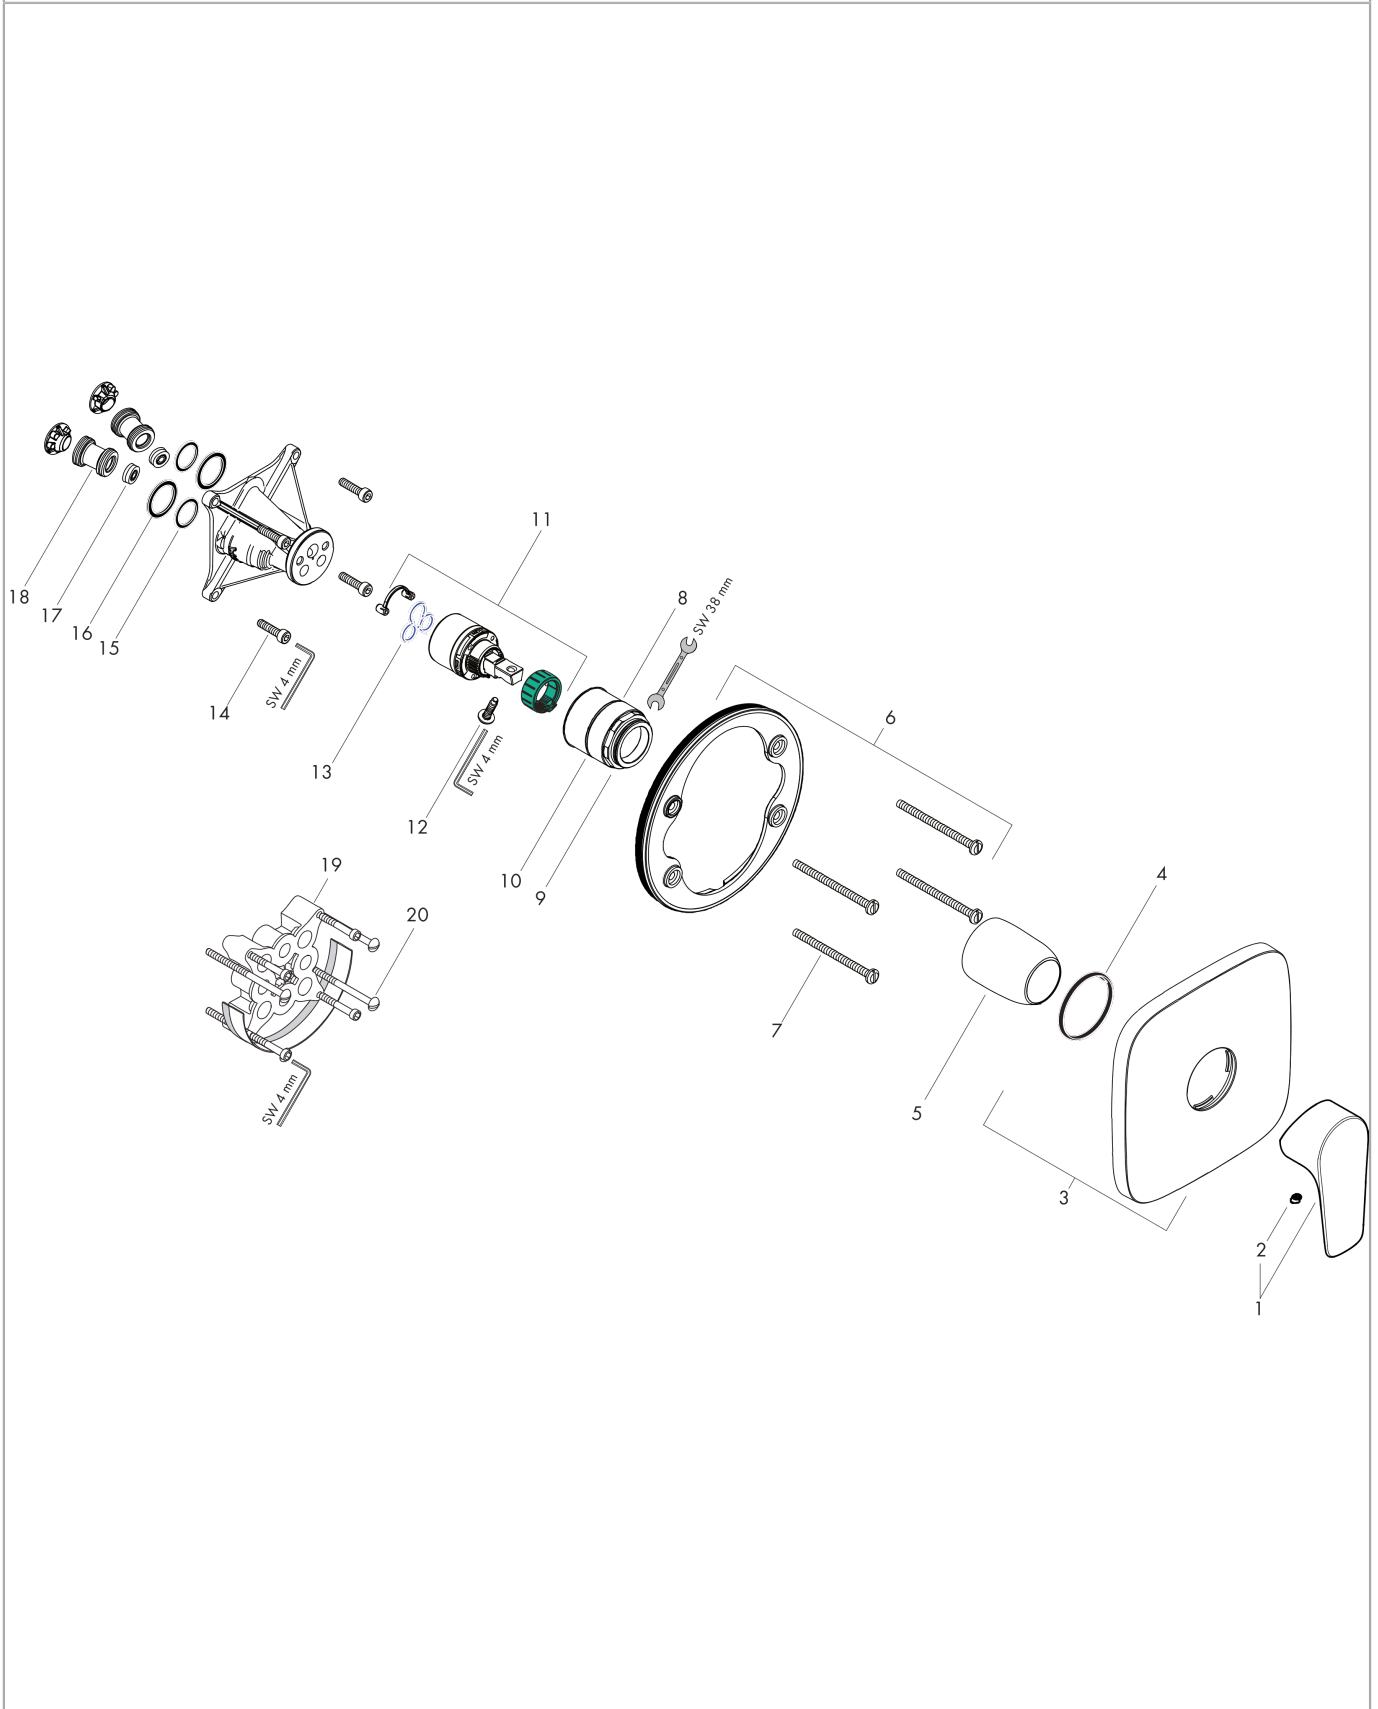

Talis E
Single lever shower mixer for concealed installation
 Surfaces: **Brushed Bronze** Article Number: **71765140**

Description

product features

- 1 function
- connection type: basic set
- flow rate at 3 bar: 29,3 l/min
- ceramic cartridge
- temperature limitation adjustable

Product image

Scale drawing

Flowchart

Talis E
Single lever shower mixer for concealed installation
 Surfaces: **Brushed Bronze** Article Number: **71765140**

Exploded Drawing

Year of production: >10/19

Talis E
Single lever shower mixer for concealed installation
 Surfaces: **Brushed Bronze** Article Number: **71765140**

Spare part list

Year of production: >10/19

Pos.	Description	Article Number	Price	PU
1	handle	92666140	-	1
2	screw cover	96338000	-	1
3	escutcheon 155 / 155 mm	95276140	-	1
4	O-ring 43x3	98418000	-	1
5	sleeve	98790140	-	1
6	holder for escutcheon	98793000	-	1
7	set of fixing screws	97747000	-	1
8	nut	98796000	-	1
9	O-ring 30x1,5	98433000	-	1
10	O-ring 39x1,5	98400000	-	1
11	cartridge, assy	92730000	-	1
12	locking screw for handle	95140000	-	1
13	seal	95008000	-	1
14	set of screws	96525000	-	1
15	O-ring 16x2	98133000	-	1
16	O-Ring 22x2	98185000	-	1
17	flow limiter (22 l/min)	95884000	-	1
18	noise reduction	96429000	-	1
19	extension 25 mm	13595000	-	1
20	set of fixing screws	96454000	-	1
a	concealed item	01800180	-	1
b	adapter for exchanged connections	93181000	-	1