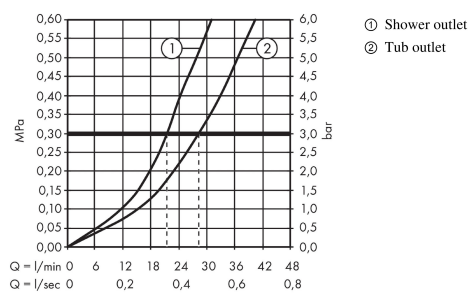

Talis E
Single lever bath mixer for concealed installation
Surfaces: **Brushed Bronze** Article Number: **71745140**

Description

product features

- connection type: basic set
- flow rate upper outlet: 21 l/min
- flow rate lower outlet: 29 l/min
- ceramic cartridge
- temperature limitation adjustable
- diverter with automatic resetting
- with silencer

Product image

Scale drawing

Flowchart