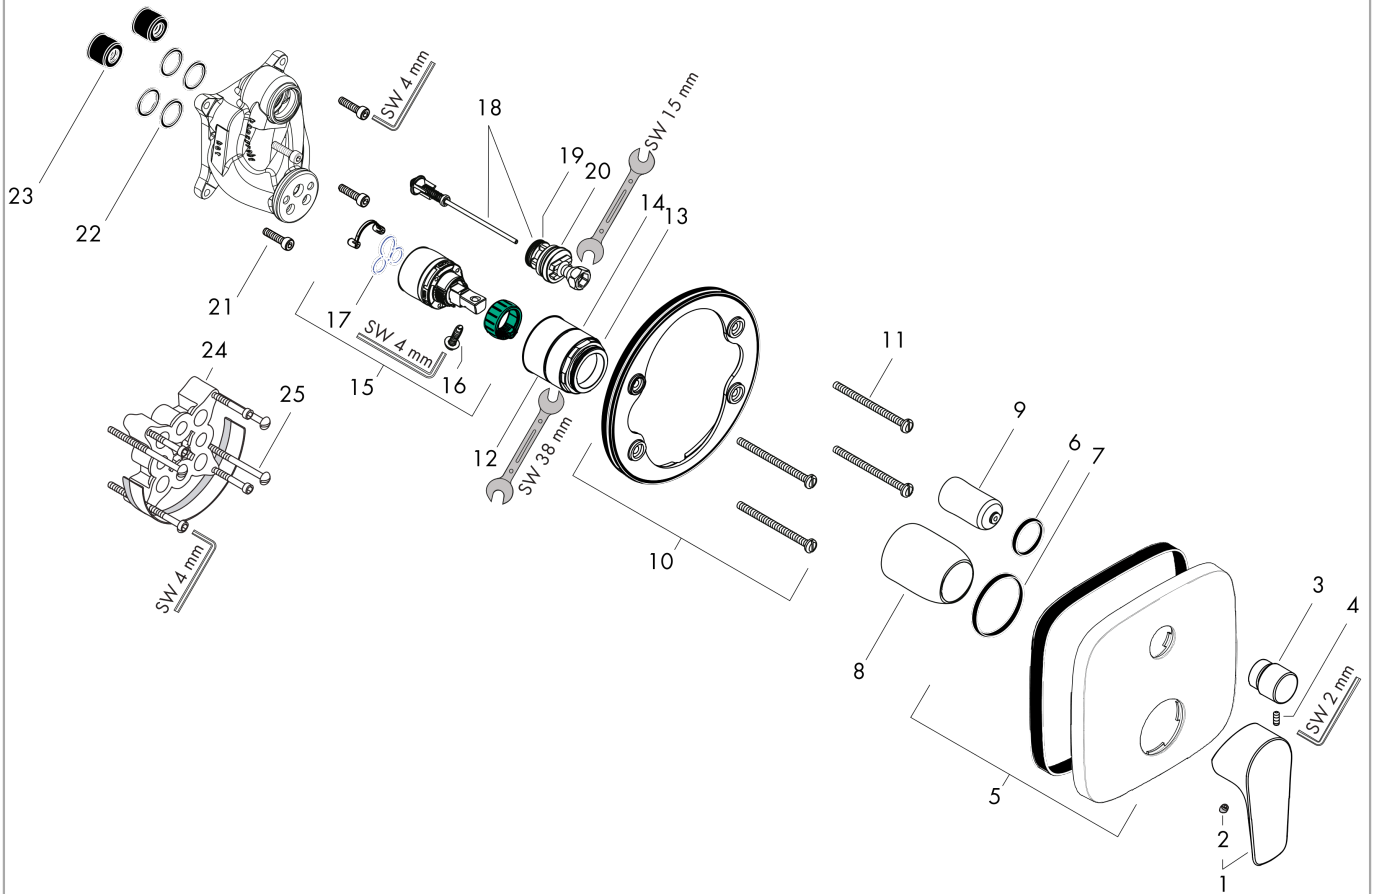

#### product features

- connection type: basic set
- flow rate upper outlet: 21 l/min
- flow rate lower outlet: 29 l/min
- ceramic cartridge
- temperature limitation adjustable
- diverter with automatic resetting
- with silencer

### Scale drawing

### Flowchart

**Talis E**  
**Single lever bath mixer for concealed installation**  
 Surfaces: **Brushed Bronze**    Article Number: **71745140**

**Exploded Drawing**

Year of production: >07/19

**Talis E**  
**Single lever bath mixer for concealed installation**  
 Surfaces: **Brushed Bronze** Article Number: **71745140**

### Spare part list

Year of production: >07/19

Pos.	Description	Article Number	Price	PU
1	handle	92666140	-	1
2	screw cover	96338000	-	1
3	diverter knob	98795140	-	1
4	hollow set screw M4x10	97667000	-	1
5	escutcheon 155 / 155 mm	95275140	-	1
6	O-ring 23x3	98142000	-	1
7	O-ring 43x3	98418000	-	1
8	sleeve	98790140	-	1
9	sleeve	98794140	-	1
10	holder for escutcheon	98793000	-	1
11	set of fixing screws	96454000	-	1
12	nut	98796000	-	1
13	O-ring 30x1,5	98433000	-	1
14	O-ring 39x1,5	98400000	-	1
15	cartridge, assy	92730000	-	1
16	locking screw for handle	95140000	-	1
17	seal	95008000	-	1
18	selector assy	95014000	-	1
19	O-ring 16x2,3	98207000	-	1
20	O-ring 20x2,5	92602000	-	1
21	set of screws	96525000	-	1
22	O-ring 16x2	98133000	-	1
23	noise reduction	94073000	-	1
24	extension 25 mm	13595000	-	1
25	set of fixing screws	97747000	-	1
a	concealed item	01800180	-	1