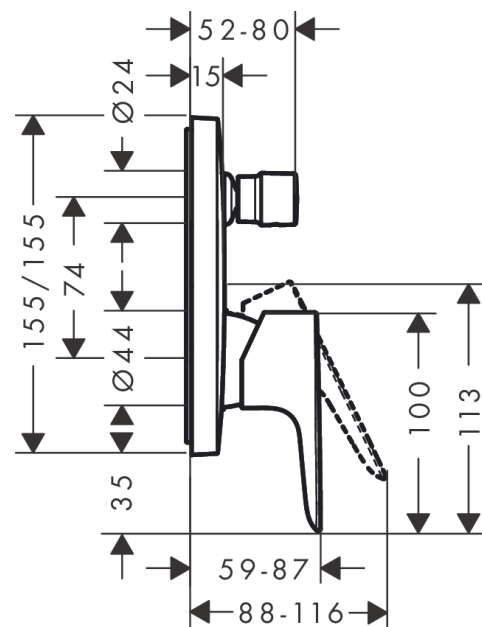

Scale drawing