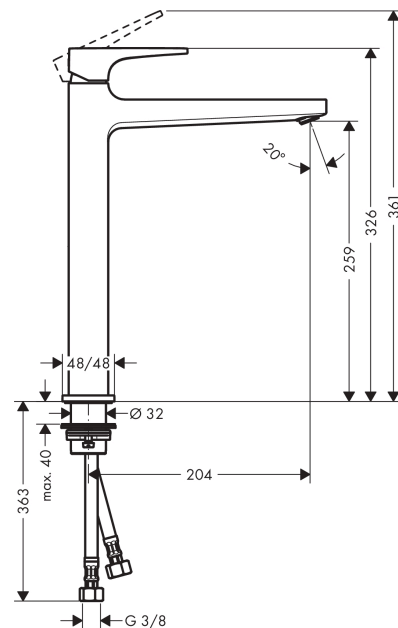

Metropol

Single lever basin mixer 260 with lever handle for washbowls with push-open waste set

Surfaces: **Matt Black** Article Number: **32512670**

Description

product features

- consists of: single lever basin mixer, waste set
- ComfortZone 260
- projection 204 mm
- normal spray
- flow rate at 3 bar: 5 l/min
- ceramic cartridge
- temperature limitation adjustable
- suitable for continuous flow water heaters
- push-open waste set G 1¼
- material waste set: metal
- connection type: G ¾ connections
- connection dimension: DN15

Technology

Design awards

Product image

Scale drawing

Flowchart

Metropol
Single lever basin mixer 260 with lever handle for washbowls with push-open waste set
 Surfaces: **Matt Black** Article Number: **32512670**

Exploded Drawing

Year of production: >04/20

Metropol

Single lever basin mixer 260 with lever handle for washbowls with push-open waste set

Surfaces: **Matt Black** Article Number: **32512670**

Spare part list

Year of production: >04/20

Pos.	Description	Article Number	Price	PU
1	handle	92995670	-	1
2	screw cover	95704000	-	1
3	flange	92625670	-	1
4	nut	92689000	-	1
5	O-ring 27x1,5	92527000	-	1
6	O-ring 25x1,5	98146000	-	1
7	cartridge, assy	97685000	-	1
8	seal	98865000	-	1
9	adapter for cartridge	92628000	-	1
10	adapter for cartridge	98866000	-	1
11	O-ring 23x2	98398000	-	1
12	aerator M24x1 (5 l/min)	92996000	-	1
13	service tool	95661000	-	1
14	O-ring 32x1,5	92936000	-	1
15	escutcheon	93048670	-	1
16	fixing set (Ø 32)	13961000	-	1
17	flat seal	98749000	-	1
18	lever collar	97548000	-	1
19	connection hose 600 mm M8x0,75 G3/8	96556000	-	1
20	O-ring 6,6x1,6	93019000	-	1
a	fixation extension 35 mm	13898000	-	1