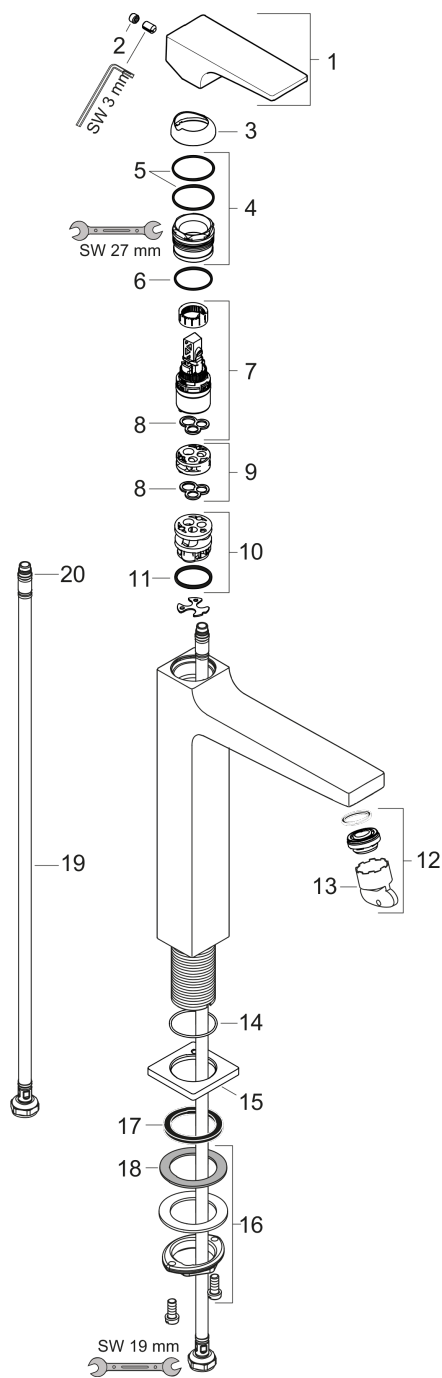

Metropol

Single lever basin mixer 260 with lever handle for washbowls with push-open waste set

Surfaces: **Matt Black** Article Number: **32512670**

Description

product features

- consists of: single lever basin mixer, waste set
- ComfortZone 260
- projection 204 mm
- normal spray
- flow rate at 3 bar: 5 l/min
- ceramic cartridge
- temperature limitation adjustable
- suitable for continuous flow water heaters
- push-open waste set G 1¼
- material waste set: metal
- connection type: G ¾ connections
- connection dimension: DN15

Technology

Design awards

Product image

Scale drawing

Flowchart

Metropol
Single lever basin mixer 260 with lever handle for washbowls with push-open waste set
 Surfaces: **Matt Black** Article Number: **32512670**

Exploded Drawing

Year of production: >04/20

Metropol

Single lever basin mixer 260 with lever handle for washbowls with push-open waste set

Surfaces: **Matt Black** Article Number: **32512670**

Spare part list

Year of production: >04/20

Pos.	Description	Article Number	Price	PU
1	handle	92995670	-	1
2	screw cover	95704000	-	1
3	flange	92625670	-	1
4	nut	92689000	-	1
5	O-ring 27x1,5	92527000	-	1
6	O-ring 25x1,5	98146000	-	1
7	cartridge, assy	97685000	-	1
8	seal	98865000	-	1
9	adapter for cartridge	92628000	-	1
10	adapter for cartridge	98866000	-	1
11	O-ring 23x2	98398000	-	1
12	aerator M24x1 (5 l/min)	92996000	-	1
13	service tool	95661000	-	1
14	O-ring 32x1,5	92936000	-	1
15	escutcheon	93048670	-	1
16	fixing set (Ø 32)	13961000	-	1
17	flat seal	98749000	-	1
18	lever collar	97548000	-	1
19	connection hose 600 mm M8x0,75 G3/8	96556000	-	1
20	O-ring 6,6x1,6	93019000	-	1
a	fixation extension 35 mm	13898000	-	1