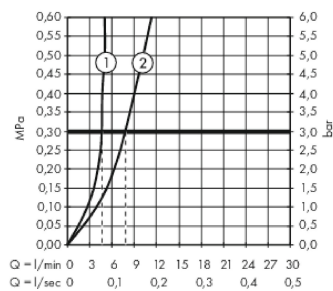

Metropol

Single lever basin mixer 260 with lever handle for washbowls with push-open waste set

Surfaces: **Matt Black** Article Number: **32512670**

Description

product features

- consists of: single lever basin mixer, waste set
- ComfortZone 260
- projection 204 mm
- normal spray
- flow rate at 3 bar: 5 l/min
- ceramic cartridge
- temperature limitation adjustable
- suitable for continuous flow water heaters
- push-open waste set G 1¼
- material waste set: metal
- connection type: G ¾ connections
- connection dimension: DN15

Technology

Design awards

Product image

Scale drawing

Flowchart

Metropol
Single lever basin mixer 260 with lever handle for washbowls with push-open waste set
 Surfaces: **Matt Black** Article Number: **32512670**

Exploded Drawing

Year of production: >04/20

Metropol

Single lever basin mixer 260 with lever handle for washbowls with push-open waste set

Surfaces: **Matt Black** Article Number: **32512670**

Spare part list