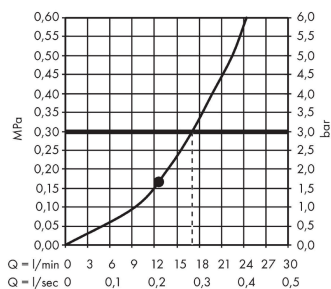

Flowchart

The consumption was measured in combination with the appropriate fittings (thermostat/mixer/ in-wall valve) to reflect actual application in practice.