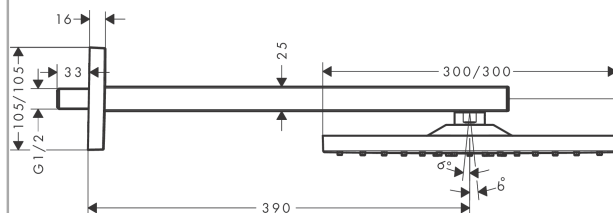

Scale drawing