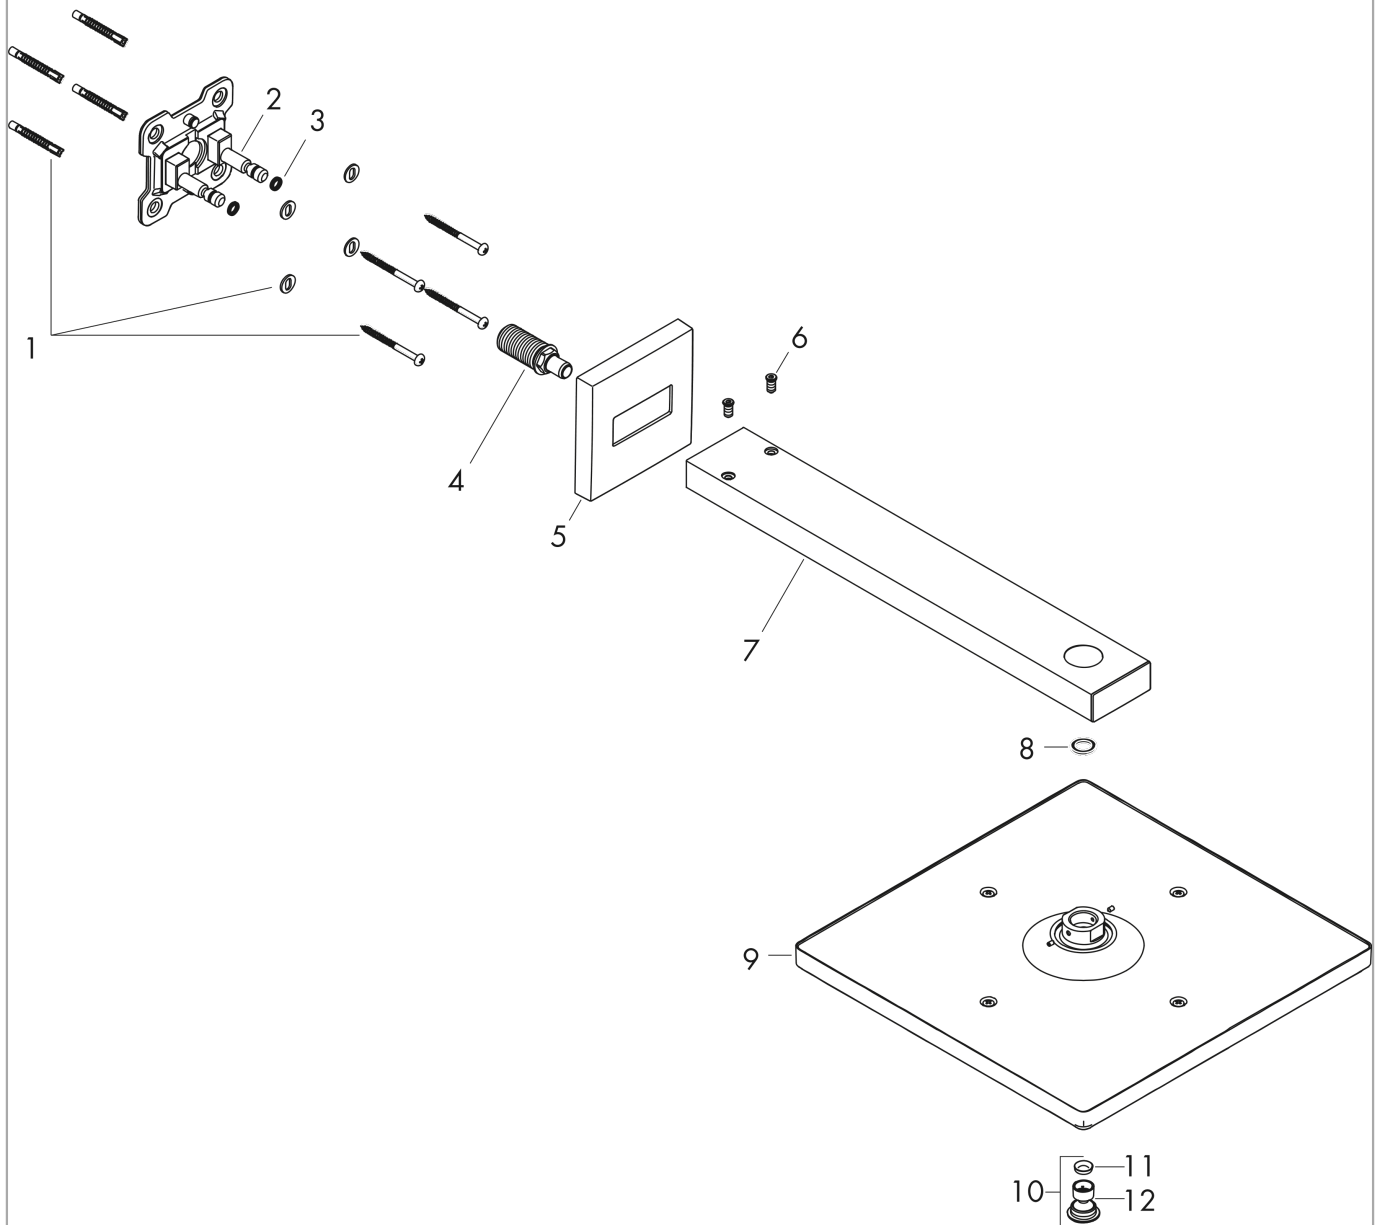

Raindance E
Overhead shower 300 1jet with shower arm
Surfaces: **Matt Black**   Article Number: **26238670**

Exploded Drawing

Year of production: >07/19

Raindance E

Overhead shower 300 1jet with shower arm

Surfaces: **Matt Black** Article Number: **26238670**

Spare part list

Year of production: >07/19

Pos.	Description	Article Number	Price	PU
1	mounting set	96179000	-	1
2	wall flange	93441000	-	1
3	O-ring 6x2	98458000	-	1
4	connecting thread	93416000	-	1
5	escutcheon	93126670	-	1
6	screw	93431000	-	1
7	shower arm	93221670	-	1
8	seal	98058000	-	1
9	head shower	93230670	-	1
10	air jet	93127670	-	-
11	filter	93128000	-	1
12	O-ring 15x2	98163000	-	1