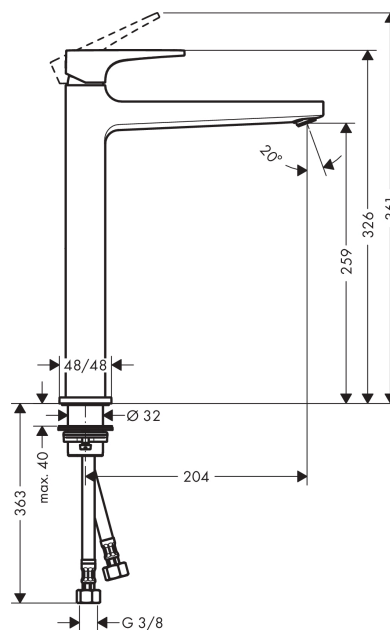

#### product features

- consists of: single lever basin mixer, waste set
- ComfortZone 260
- projection 204 mm
- spray type: normal spray
- flow rate at 3 bar: 5 l/min
- ceramic cartridge
- temperature limitation adjustable
- suitable for continuous flow water heaters
- push-open waste set G 1¼
- material waste set: metal
- connection type: G ¾ connections
- connection dimension: DN15

### Scale drawing