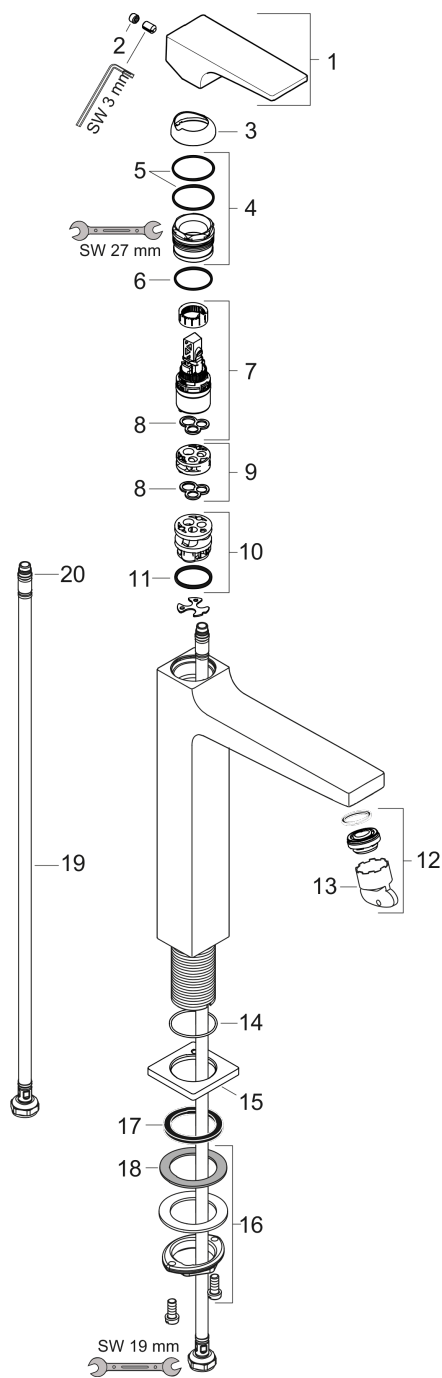

### Scale drawing

### Flowchart

**Metropol**  
**Single lever basin mixer 260 with lever handle for washbowls with push-open waste set**  
 Surfaces: **Brushed Black Chrome**    Article Number: **32512340**

## Metropol

**Single lever basin mixer 260 with lever handle for washbowls with push-open waste set**

Surfaces: **Brushed Black Chrome** Article Number: **32512340**

### Spare part list

Year of production: >04/20

Pos.	Description	Article Number	Price	PU
1	handle	92995340	-	1
2	screw cover	95704000	-	1
3	flange	92625340	-	1
4	nut	92689000	-	1
5	O-ring 27x1,5	92527000	-	1
6	O-ring 25x1,5	98146000	-	1
7	cartridge, assy	97685000	-	1
8	seal	98865000	-	1
9	adapter for cartridge	92628000	-	1
10	adapter for cartridge	98866000	-	1
11	O-ring 23x2	98398000	-	1
12	aerator M24x1 (5 l/min)	92996000	-	1
13	service tool	95661000	-	1
14	O-ring 32x1,5	92936000	-	1
15	escutcheon	93048340	-	1
16	fixing set (Ø 32)	13961000	-	1
17	flat seal	98749000	-	1
18	lever collar	97548000	-	1
19	connection hose 600 mm M8x0,75 G3/8	96556000	-	1
20	O-ring 6,6x1,6	93019000	-	1
a	fixation extension 35 mm	13898000	-	1