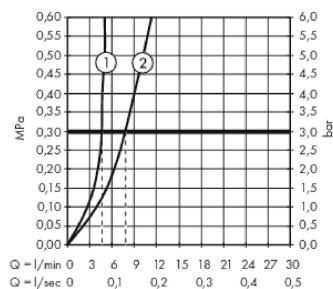

Metropol

Single lever basin mixer 260 with lever handle for washbowls with push-open waste set

Surfaces: **Brushed Black Chrome** Article Number: **32512340**

Description

product features

- consists of: single lever basin mixer, waste set
- ComfortZone 260
- projection 204 mm
- spray type: normal spray
- flow rate at 3 bar: 5 l/min
- ceramic cartridge
- temperature limitation adjustable
- suitable for continuous flow water heaters
- push-open waste set G 1¼
- material waste set: metal
- connection type: G ¾ connections
- connection dimension: DN15

Technology

Design awards

Product image

Scale drawing

Flowchart