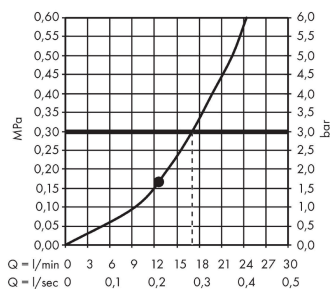

Raindance E

Overhead shower 300 1jet with shower arm

Surfaces: **Brushed Black Chrome** Article Number: **26238340**

Description

product features

- consists of: overhead shower, shower arm
- shower head size: 300 x 300 mm
- spray type: RainAir
- shower arm length: 390 mm
- ball-joint: overhead shower angle adjustable
- maximum flow rate at 3 bar: 17 l/min
- flow rate RainAir spray (at 3 bar): 17 l/min
- material spray disc: metal
- spray disc removable for cleaning
- installation: wall
- connection thread G 1/2
- connection dimension: DN15

Technology

Design awards

Product image

Scale drawing

Flowchart

The consumption was measured in combination with the appropriate fittings (thermostat/mixer/ in-wall valve) to reflect actual application in practice.