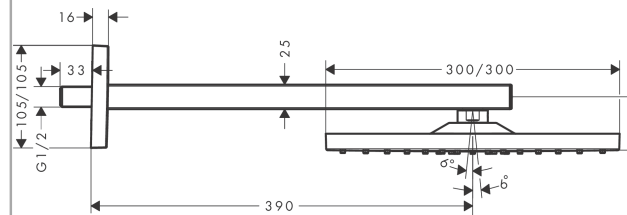

Raindance E

Overhead shower 300 1jet with shower arm

Surfaces: **Brushed Black Chrome** Article Number: **26238340**

Description

product features

- consists of: overhead shower, shower arm
- shower head size: 300 x 300 mm
- spray type: RainAir
- shower arm length: 390 mm
- ball-joint: overhead shower angle adjustable
- maximum flow rate at 3 bar: 17 l/min
- flow rate RainAir spray (at 3 bar): 17 l/min
- material spray disc: metal
- spray disc removable for cleaning
- installation: wall
- connection thread G 1/2
- connection dimension: DN15

Technology

Design awards

Product image

Scale drawing

Flowchart

The consumption was measured in combination with the appropriate fittings (thermostat/mixer/ in-wall valve) to reflect actual application in practice.

Raindance E
Overhead shower 300 1jet with shower arm
 Surfaces: **Brushed Black Chrome** Article Number: **26238340**

Exploded Drawing

Year of production: >11/19

Raindance E**Overhead shower 300 1jet with shower arm**Surfaces: **Brushed Black Chrome** Article Number: **26238340****Spare part list**

Year of production: >11/19

Pos.	Description	Article Number	Price	PU
1	mounting set	96179000	-	1
2	wall flange	93441000	-	1
3	O-ring 6x2	98458000	-	1
4	connecting thread	93416000	-	1
5	escutcheon	93126340	-	1
6	screw	93431000	-	1
7	shower arm	93221340	-	1
8	seal	98058000	-	1
9	head shower	93230340	-	1
10	air jet	93127340	-	1
11	filter	93128000	-	1
12	O-ring 15x2	98163000	-	1