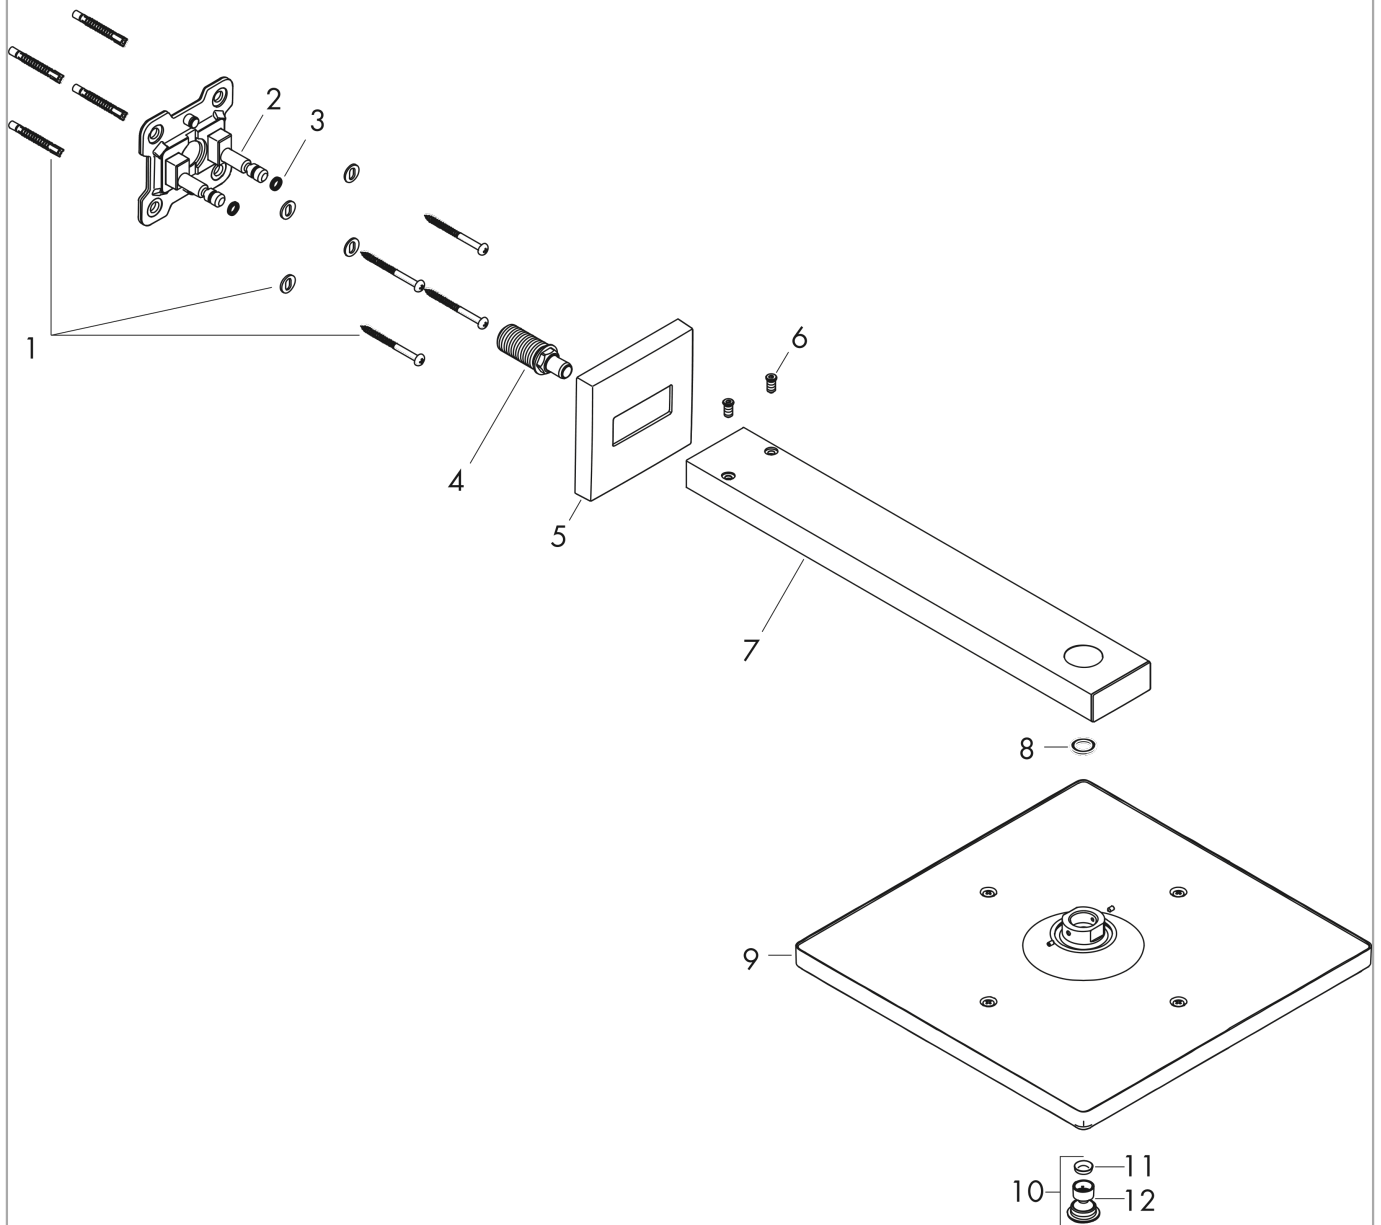

Raindance E

Overhead shower 300 1jet with shower arm

Surfaces: **Brushed Black Chrome** Article Number: **26238340**

Description

product features

- consists of: overhead shower, shower arm
- shower head size: 300 x 300 mm
- spray type: RainAir
- shower arm length: 390 mm
- ball-joint: overhead shower angle adjustable
- maximum flow rate at 3 bar: 17 l/min
- flow rate RainAir spray (at 3 bar): 17 l/min
- material spray disc: metal
- spray disc removable for cleaning
- installation: wall
- connection thread G 1/2
- connection dimension: DN15

Technology

Design awards

Product image

Scale drawing

Flowchart

The consumption was measured in combination with the appropriate fittings (thermostat/mixer/ in-wall valve) to reflect actual application in practice.

Raindance E
Overhead shower 300 1jet with shower arm
 Surfaces: **Brushed Black Chrome** Article Number: **26238340**

Exploded Drawing

Year of production: >11/19

Raindance E**Overhead shower 300 1jet with shower arm**Surfaces: **Brushed Black Chrome** Article Number: **26238340****Spare part list**

Year of production: >11/19

Pos.	Description	Article Number	Price	PU
1	mounting set	96179000	-	1
2	wall flange	93441000	-	1
3	O-ring 6x2	98458000	-	1
4	connecting thread	93416000	-	1
5	escutcheon	93126340	-	1
6	screw	93431000	-	1
7	shower arm	93221340	-	1
8	seal	98058000	-	1
9	head shower	93230340	-	1
10	air jet	93127340	-	1
11	filter	93128000	-	1
12	O-ring 15x2	98163000	-	1