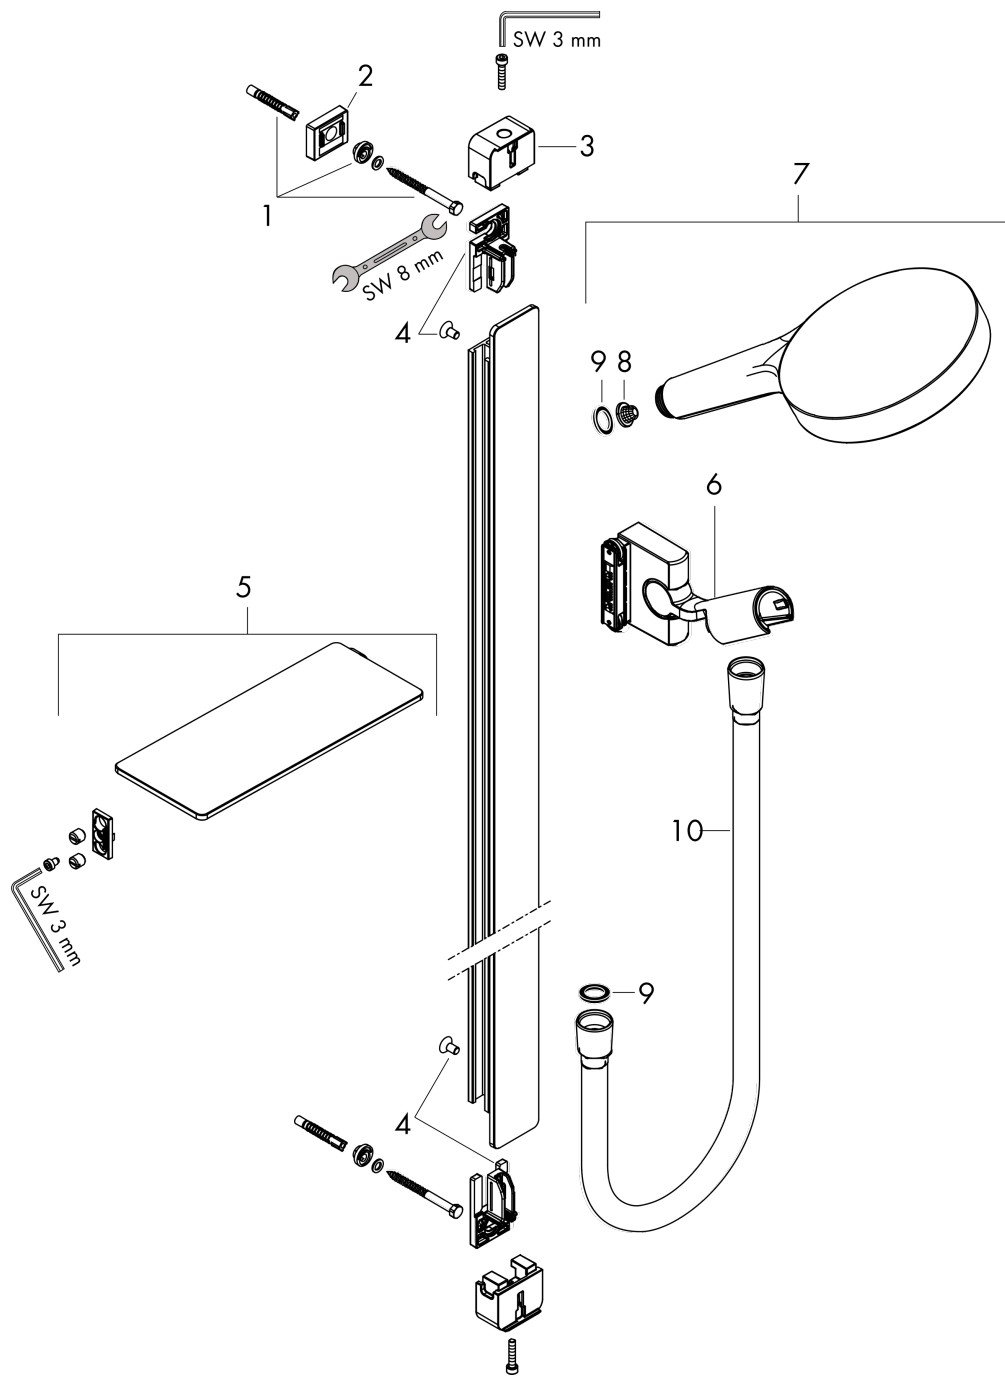

Rainfinity
Shower set 130 3jet with shower bar 90 cm and shelf
 Surfaces: **Chrome** Article Number: **27671000**

Description

product features

- consists of: hand shower, shower bar, shelf, shower hose, hand shower holder
- shower head size: 130 mm
- spray type: PowderRain, Intense PowderRain, MonoRain
- shelf made of safety glass
- convenient diversion via Select button
- pivot connector prevent hose from tangling
- 90° position adjustable hand shower holder, pivots left and right, up and down
- maximum flow rate at 3 bar: 14 l/min
- bar width: 41 mm
- profile stand pipe: square
- wall supports of plastic
- wall mounting: screw fastening
- wall bar type: flat aluminium profile with safety glass finish
- finish: chrome

Technology

Product image

Scale drawing

Rainfinity
Shower set 130 3jet with shower bar 90 cm and shelf
 Surfaces: **Chrome** Article Number: **27671000**

Flowchart

The consumption was measured in combination with the appropriate fittings (thermostat/mixer/in-wall valve) to reflect actual application in practice.

Rainfinity
Shower set 130 3jet with shower bar 90 cm and shelf
Surfaces: **Chrome** Article Number: **27671000**

Installation examples

Rainfinity
Shower set 130 3jet with shower bar 90 cm and shelf
 Surfaces: **Chrome** Article Number: **27671000**

Exploded Drawing

Year of production: >07/19

Rainfinity
Shower set 130 3jet with shower bar 90 cm and shelf
Surfaces: **Chrome** Article Number: **27671000**

Spare part list

Year of production: >07/19

Pos.	Description	Article Number	Price	PU
1	mounting set	92841000	-	1
2	tile-matching-disk	93124000	-	1
3	cover	93101000	-	1
4	support element	93673000	-	1
5	shelf	26511000	-	1
6	support, assy	93100000	-	1
7	handshower	26864000	-	1
8	filter	92672000	-	1
9	seal	98058000	-	1
10	shower hose Isiflex'B 1,60 m	28276000	-	1