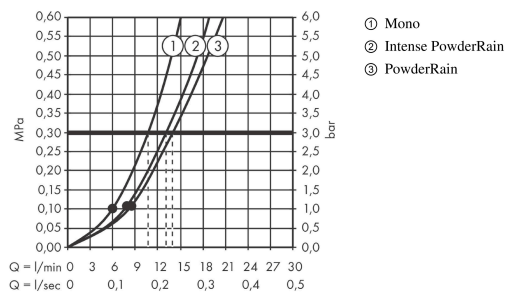

Rainfinity
Shower set 130 3jet with shower bar 90 cm and shelf
 Surfaces: **Chrome** Article Number: **27671000**

Description

product features

- consists of: hand shower, shower bar, shelf, shower hose, hand shower holder
- shower head size: 130 mm
- spray type: PowderRain, Intense PowderRain, MonoRain
- shelf made of safety glass
- convenient diversion via Select button
- pivot connector prevent hose from tangling
- 90° position adjustable hand shower holder, pivots left and right, up and down
- maximum flow rate at 3 bar: 14 l/min
- bar width: 41 mm
- profile stand pipe: square
- wall supports of plastic
- wall mounting: screw fastening
- wall bar type: flat aluminium profile with safety glass finish
- finish: chrome

Technology

Product image

Scale drawing

Rainfinity
Shower set 130 3jet with shower bar 90 cm and shelf
 Surfaces: **Chrome** Article Number: **27671000**

Flowchart

The consumption was measured in combination with the appropriate fittings (thermostat/mixer/in-wall valve) to reflect actual application in practice.