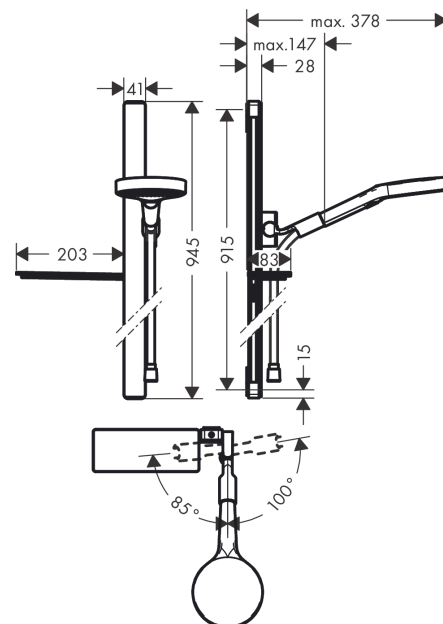

Rainfinity
Shower set 130 3jet with shower bar 90 cm and shelf
 Surfaces: **Chrome** Article Number: **27671000**

Description

product features

- consists of: hand shower, shower bar, shelf, shower hose, hand shower holder
- shower head size: 130 mm
- spray type: PowderRain, Intense PowderRain, MonoRain
- shelf made of safety glass
- convenient diversion via Select button
- pivot connector prevent hose from tangling
- 90° position adjustable hand shower holder, pivots left and right, up and down
- maximum flow rate at 3 bar: 14 l/min
- bar width: 41 mm
- profile stand pipe: square
- wall supports of plastic
- wall mounting: screw fastening
- wall bar type: flat aluminium profile with safety glass finish
- finish: chrome

Technology

Product image

Scale drawing

Rainfinity
Shower set 130 3jet with shower bar 90 cm and shelf
 Surfaces: **Chrome** Article Number: **27671000**

Flowchart

The consumption was measured in combination with the appropriate fittings (thermostat/mixer/in-wall valve) to reflect actual application in practice.

Rainfinity
Shower set 130 3jet with shower bar 90 cm and shelf
Surfaces: **Chrome** Article Number: **27671000**

Installation examples

Rainfinity
Shower set 130 3jet with shower bar 90 cm and shelf
 Surfaces: **Chrome** Article Number: **27671000**

Exploded Drawing

Year of production: >07/19

Rainfinity
Shower set 130 3jet with shower bar 90 cm and shelf
Surfaces: **Chrome** Article Number: **27671000**

Spare part list

Year of production: >07/19

Pos.	Description	Article Number	Price	PU
1	mounting set	92841000	-	1
2	tile-matching-disk	93124000	-	1
3	cover	93101000	-	1
4	support element	93673000	-	1
5	shelf	26511000	-	1
6	support, assy	93100000	-	1
7	handshower	26864000	-	1
8	filter	92672000	-	1
9	seal	98058000	-	1
10	shower hose Isiflex'B 1,60 m	28276000	-	1