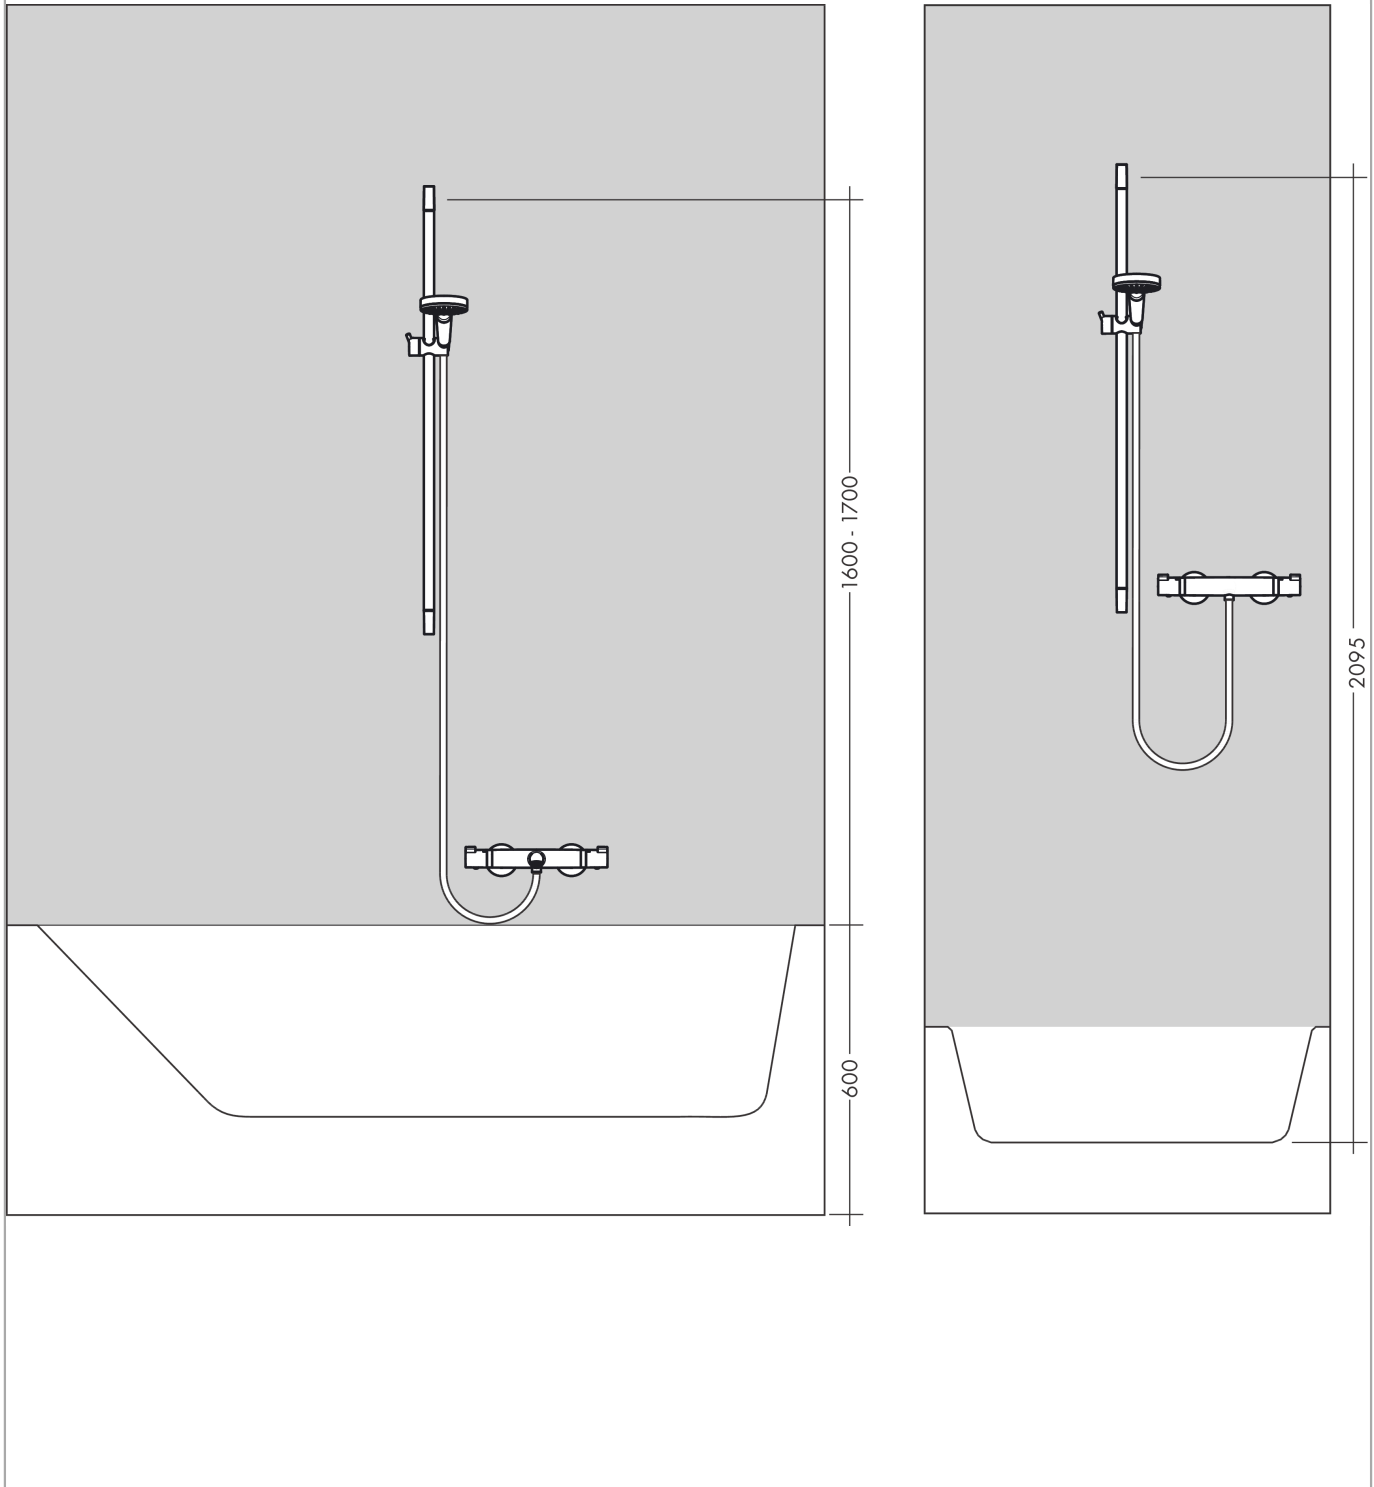

Rainfinity
Shower set 130 3jet with shower bar 90 cm and shelf
 Surfaces: **Chrome** Article Number: **27671000**

Description

product features

- consists of: hand shower, shower bar, shelf, shower hose, hand shower holder
- shower head size: 130 mm
- spray type: PowderRain, Intense PowderRain, MonoRain
- shelf made of safety glass
- convenient diversion via Select button
- pivot connector prevent hose from tangling
- 90° position adjustable hand shower holder, pivots left and right, up and down
- maximum flow rate at 3 bar: 14 l/min
- bar width: 41 mm
- profile stand pipe: square
- wall supports of plastic
- wall mounting: screw fastening
- wall bar type: flat aluminium profile with safety glass finish
- finish: chrome

Technology

Product image

Scale drawing

Rainfinity
Shower set 130 3jet with shower bar 90 cm and shelf
 Surfaces: **Chrome** Article Number: **27671000**

Flowchart

The consumption was measured in combination with the appropriate fittings (thermostat/mixer/in-wall valve) to reflect actual application in practice.

Rainfinity
Shower set 130 3jet with shower bar 90 cm and shelf
Surfaces: **Chrome** Article Number: **27671000**

Installation examples

Rainfinity
Shower set 130 3jet with shower bar 90 cm and shelf
 Surfaces: **Chrome** Article Number: **27671000**

Exploded Drawing

Year of production: >07/19

Rainfinity
Shower set 130 3jet with shower bar 90 cm and shelf
Surfaces: **Chrome** Article Number: **27671000**

Spare part list

Year of production: >07/19

Pos.	Description	Article Number	Price	PU
1	mounting set	92841000	-	1
2	tile-matching-disk	93124000	-	1
3	cover	93101000	-	1
4	support element	93673000	-	1
5	shelf	26511000	-	1
6	support, assy	93100000	-	1
7	handshower	26864000	-	1
8	filter	92672000	-	1
9	seal	98058000	-	1
10	shower hose Isiflex'B 1,60 m	28276000	-	1