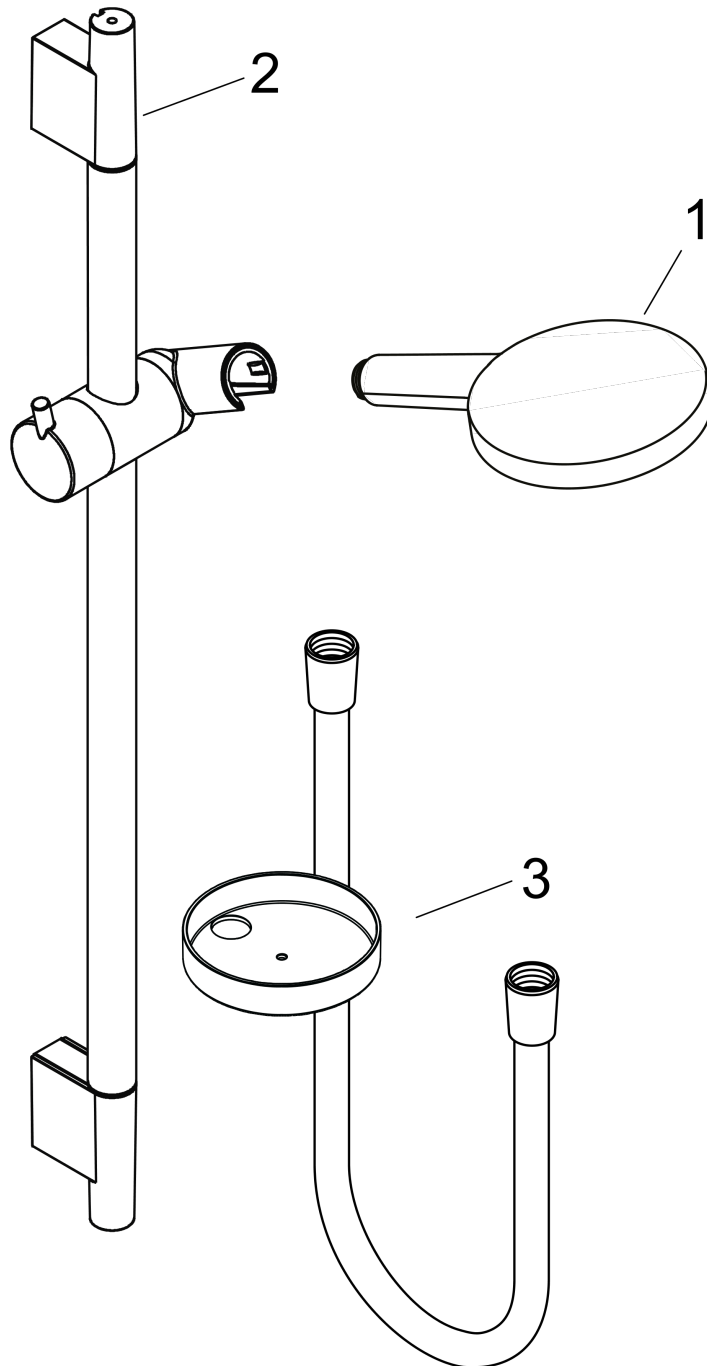

Raindance Select S
Shower set 120 3jet with shower bar 65 cm and soap dish
 Surfaces: **Chrome** Article Number: **26630000**

Description

product features

- consists of: hand shower, shower bar, shower hose, hand shower holder, soap dish
- shower head size: 125 mm
- spray type: Rain, RainAir, Whirl
- convenient diversion via Select button
- pivot connector prevent hose from tangling
- 90° position adjustable hand shower holder, pivots left and right, up and down
- maximum flow rate at 3 bar: 15 l/min
- profile stand pipe: round
- wall supports of plastic
- wall mounting: screw fastening

Technology

Product image

Scale drawing

Flowchart

The consumption was measured in combination with the appropriate fittings (thermostat/mixer/ in-wall valve) to reflect actual application in practice.

Raindance Select S
Shower set 120 3jet with shower bar 65 cm and soap dish
 Surfaces: **Chrome** Article Number: **26630000**

Installation examples

Raindance Select S
Shower set 120 3jet with shower bar 65 cm and soap dish
Surfaces: **Chrome** Article Number: **26630000**

Exploded Drawing

Year of production: >06/13

Raindance Select S
Shower set 120 3jet with shower bar 65 cm and soap dish
 Surfaces: **Chrome** Article Number: **26630000**

Spare part list

Year of production: >06/13

Pos.	Description	Article Number	Price	PU
1	handshower	26530000	-	1
2	wall bar cpl.	28632000	-	1
3	shelf Casetta'S	28679000	-	1