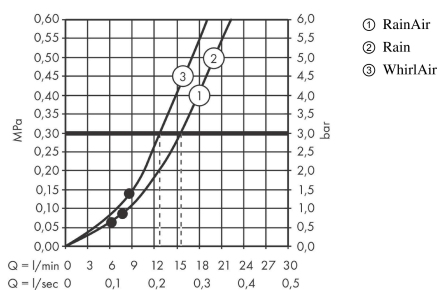

Raindance Select S
Shower set 120 3jet with shower bar 65 cm and soap dish
 Surfaces: **Chrome** Article Number: **26630000**

Description

product features

- consists of: hand shower, shower bar, shower hose, hand shower holder, soap dish
- shower head size: 125 mm
- spray type: Rain, RainAir, Whirl
- convenient diversion via Select button
- pivot connector prevent hose from tangling
- 90° position adjustable hand shower holder, pivots left and right, up and down
- maximum flow rate at 3 bar: 15 l/min
- profile stand pipe: round
- wall supports of plastic
- wall mounting: screw fastening

Technology

Product image

Scale drawing

Flowchart

The consumption was measured in combination with the appropriate fittings (thermostat/mixer/ in-wall valve) to reflect actual application in practice.

Raindance Select S
Shower set 120 3jet with shower bar 65 cm and soap dish
 Surfaces: **Chrome** Article Number: **26630000**

Installation examples

Raindance Select S
Shower set 120 3jet with shower bar 65 cm and soap dish
Surfaces: **Chrome** Article Number: **26630000**

Exploded Drawing

Year of production: >06/13

Raindance Select S
Shower set 120 3jet with shower bar 65 cm and soap dish
 Surfaces: **Chrome** Article Number: **26630000**