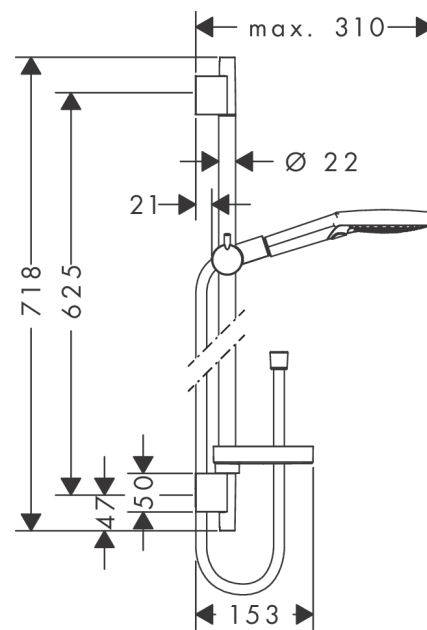

Raindance Select S
Shower set 120 3jet with shower bar 65 cm and soap dish
 Surfaces: **Chrome** Article Number: **26630000**

Description

product features

- consists of: hand shower, shower bar, shower hose, hand shower holder, soap dish
- shower head size: 125 mm
- spray type: Rain, RainAir, Whirl
- convenient diversion via Select button
- pivot connector prevent hose from tangling
- 90° position adjustable hand shower holder, pivots left and right, up and down
- maximum flow rate at 3 bar: 15 l/min
- profile stand pipe: round
- wall supports of plastic
- wall mounting: screw fastening

Technology

Product image

Scale drawing

Flowchart

The consumption was measured in combination with the appropriate fittings (thermostat/mixer/ in-wall valve) to reflect actual application in practice.

Raindance Select S
Shower set 120 3jet with shower bar 65 cm and soap dish
 Surfaces: **Chrome** Article Number: **26630000**

Installation examples

Raindance Select S
Shower set 120 3jet with shower bar 65 cm and soap dish
Surfaces: **Chrome** Article Number: **26630000**

Exploded Drawing

Year of production: >06/13

Raindance Select S
Shower set 120 3jet with shower bar 65 cm and soap dish
 Surfaces: **Chrome** Article Number: **26630000**

Spare part list

Year of production: >06/13

Pos.	Description	Article Number	Price	PU
1	handshower	26530000	-	1
2	wall bar cpl.	28632000	-	1
3	shelf Casetta'S	28679000	-	1