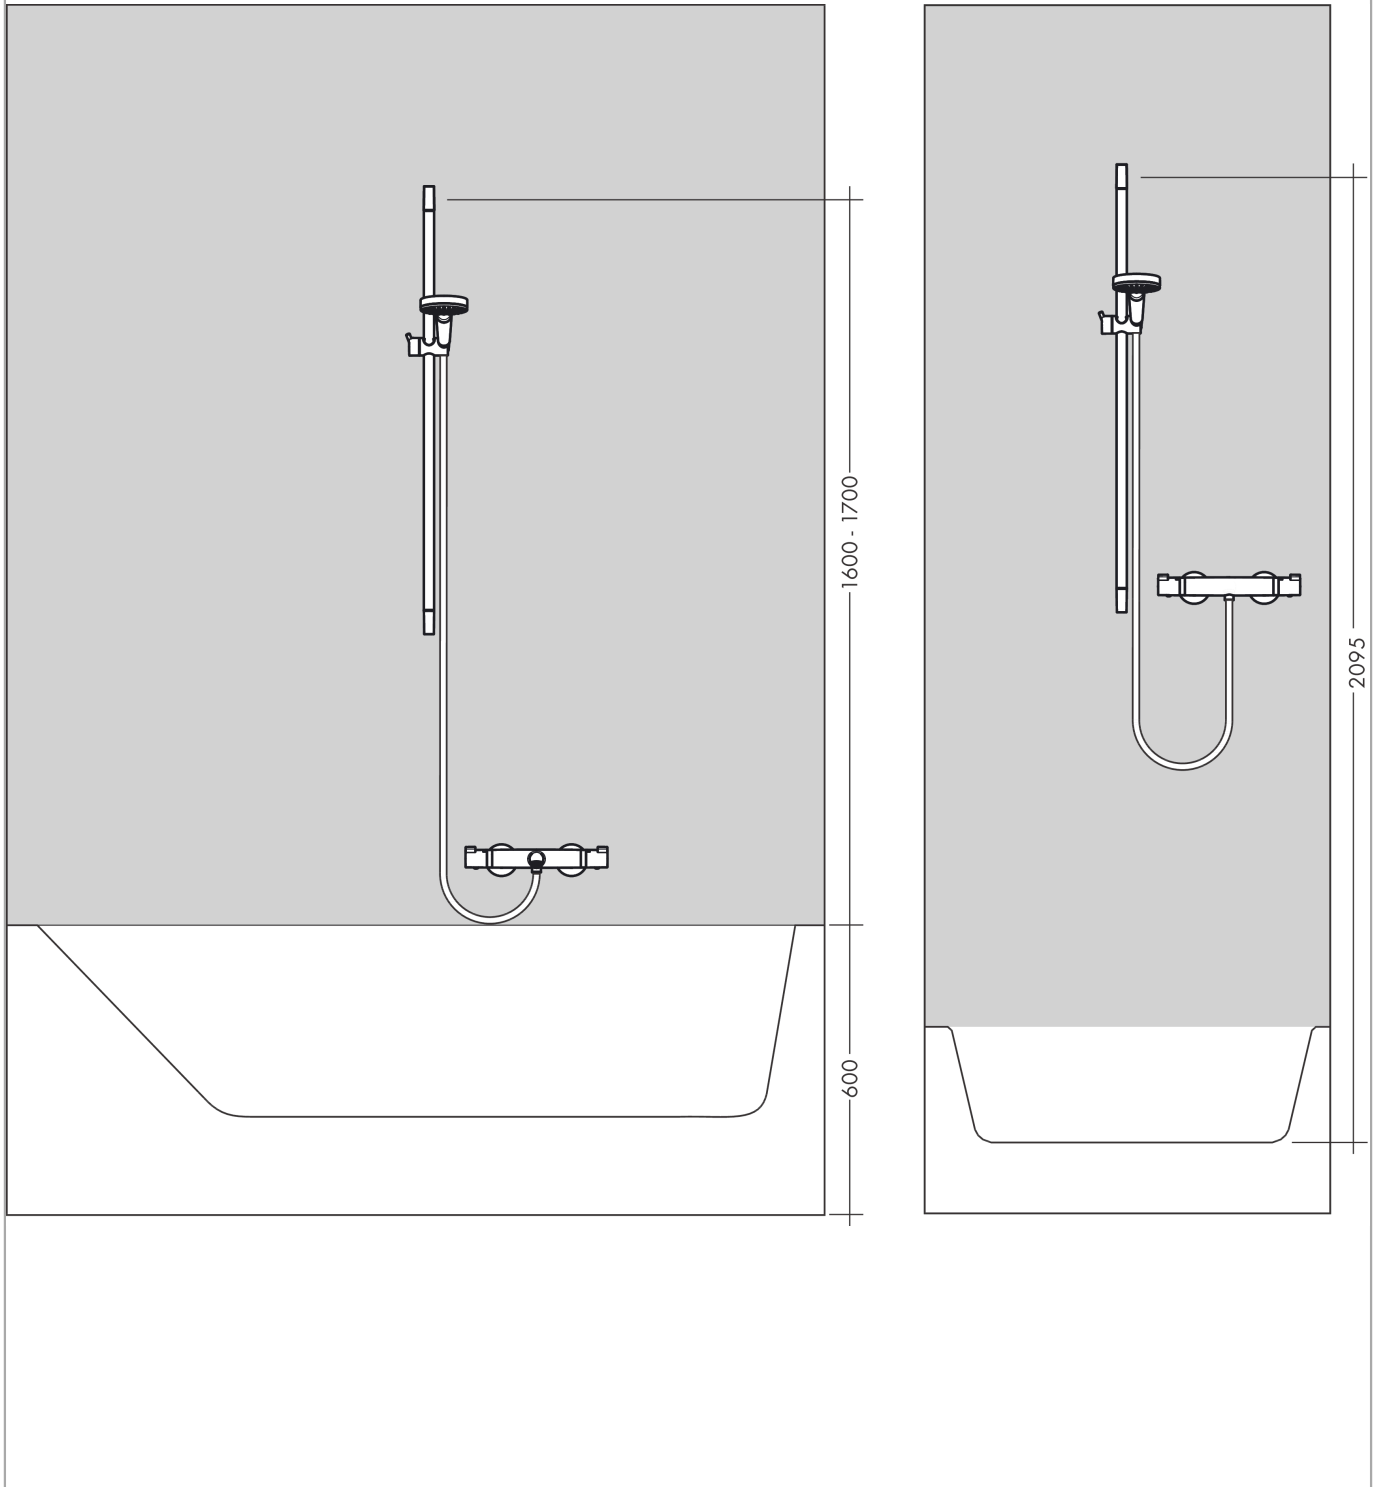

Raindance Select S
Shower set 120 3jet with shower bar 65 cm and soap dish
 Surfaces: **Chrome** Article Number: **26630000**

Description

product features

- consists of: hand shower, shower bar, shower hose, hand shower holder, soap dish
- shower head size: 125 mm
- spray type: Rain, RainAir, Whirl
- convenient diversion via Select button
- pivot connector prevent hose from tangling
- 90° position adjustable hand shower holder, pivots left and right, up and down
- maximum flow rate at 3 bar: 15 l/min
- profile stand pipe: round
- wall supports of plastic
- wall mounting: screw fastening

Technology

Product image

Scale drawing

Flowchart

The consumption was measured in combination with the appropriate fittings (thermostat/mixer/ in-wall valve) to reflect actual application in practice.

Raindance Select S
Shower set 120 3jet with shower bar 65 cm and soap dish
 Surfaces: **Chrome** Article Number: **26630000**

Installation examples

Raindance Select S
Shower set 120 3jet with shower bar 65 cm and soap dish
Surfaces: **Chrome** Article Number: **26630000**

Exploded Drawing

Year of production: >06/13

Raindance Select S
Shower set 120 3jet with shower bar 65 cm and soap dish
 Surfaces: **Chrome** Article Number: **26630000**

Spare part list

Year of production: >06/13

Pos.	Description	Article Number	Price	PU
1	handshower	26530000	-	1
2	wall bar cpl.	28632000	-	1
3	shelf Casetta'S	28679000	-	1