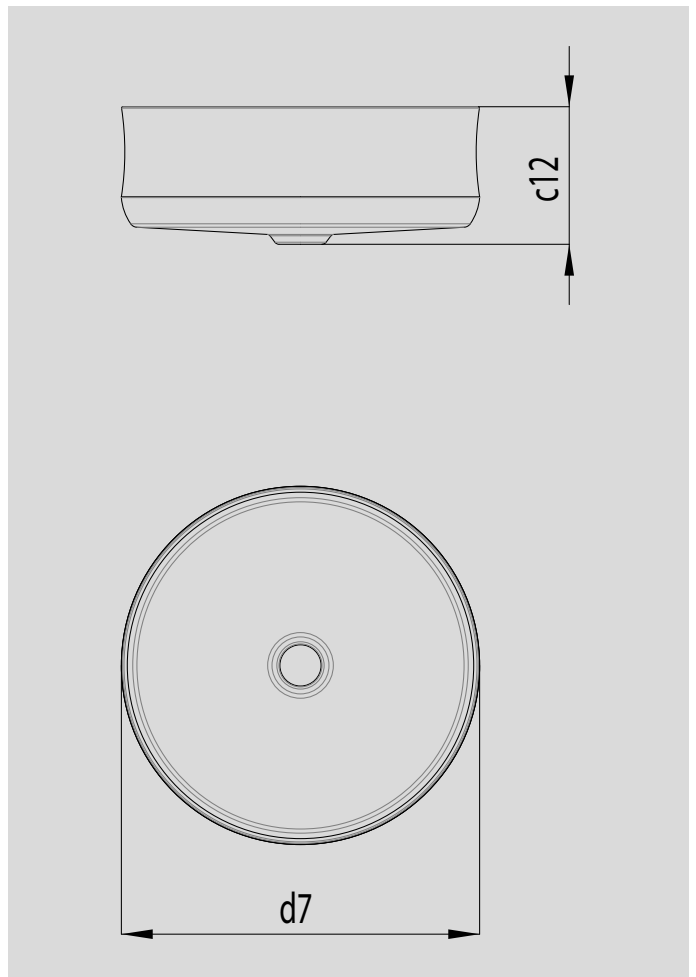

MING WASHBASIN BOWL

- Premium products redefine the concept of sophisticated minimalism
- The traditional and the modern in perfect harmony
- Iconic in bathroom design: ideal for combination with elegant fittings
- Luxurious bathroom design thanks to focus on lavish comfort
- made of KALDEWEI steel enamel

Similar illustration

Model		3186
Depth inside	c_1	140 mm
Distance basin surface to bottom edge of waste hole	c_{12}	154 mm
External diameter	d_7	400 mm
Net weight		6 kg