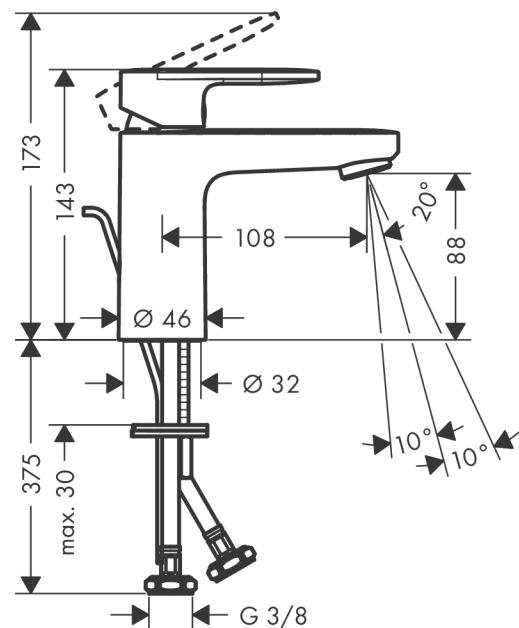

Vernis Blend
Single lever basin mixer 100 with pop-up waste set
 Surfaces: **Chrome** Article Number: **71551000**

Description

product features

- consists of: single lever basin mixer, waste set
- ComfortZone 100
- projection 108 mm
- spray type: normal spray
- swiveling spray former
- maximum flow rate at 3 bar: 5 l/min
- ceramic cartridge
- temperature limitation adjustable
- suitable for continuous flow water heaters
- pop-up waste set G 1¼
- material waste set: synthetic
- connection type: G ¾ connections
- connection dimension: DN15

Technology

Product image

Scale drawing

Vernis Blend

Single lever basin mixer 100 with pop-up waste set

Surfaces: **Chrome** Article Number: **71551000**

Flowchart