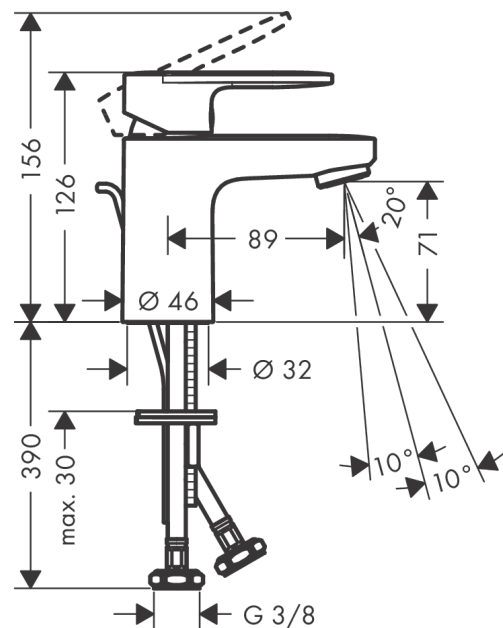

Vernis Blend

Single lever basin mixer 70 with pop-up waste set

Surfaces: **Chrome** Article Number: **71550000**

Description

product features

- consists of: single lever basin mixer, waste set
- ComfortZone 70
- projection 89 mm
- spray type: normal spray
- swiveling spray former
- maximum flow rate at 3 bar: 5 l/min
- ceramic cartridge
- temperature limitation adjustable
- suitable for continuous flow water heaters
- pop-up waste set G 1¼
- material waste set: synthetic
- connection type: G ¾ connections
- connection dimension: DN15

Technology

Product image

Scale drawing

Vernis Blend

Single lever basin mixer 70 with pop-up waste set

Surfaces: **Chrome** Article Number: **71550000**

Flowchart

Vernis Blend
Single lever basin mixer 70 with pop-up waste set
 Surfaces: **Chrome** Article Number: **71550000**

Exploded Drawing

Year of production: >01/21

Vernis Blend

Single lever basin mixer 70 with pop-up waste set

Surfaces: **Chrome** Article Number: **71550000**

Spare part list

Year of production: >01/21

Pos.	Description	Article Number	Price	PU
1	handle	93678000	-	1
2	screw cover	96338000	-	1
3	flange	93680000	-	1
4	nut	93681000	-	1
5	O-ring 24x1,5	98434000	-	1
6	cartridge, assy	97685000	-	1
7	locking screw for handle	95140000	-	1
8	seal	98865000	-	1
9	adapter for cartridge	98866000	-	1
10	O-ring 23x2	98398000	-	1
11	aerator swivelling M24x1 (5 l/min)	93834000	-	1
12	seal Ø 42	98722000	-	1
13	fixing set	96016000	-	1
14	connection hose 450 mm M8x0,75 G3/8	97206000	-	1
15	O-ring 7x1,5	98422000	-	1
16	pull rod	93683000	-	1
a	pop up waste	92168000	-	1
b	lever arm 340mm (ball-Ø12mm)	96324000	-	1