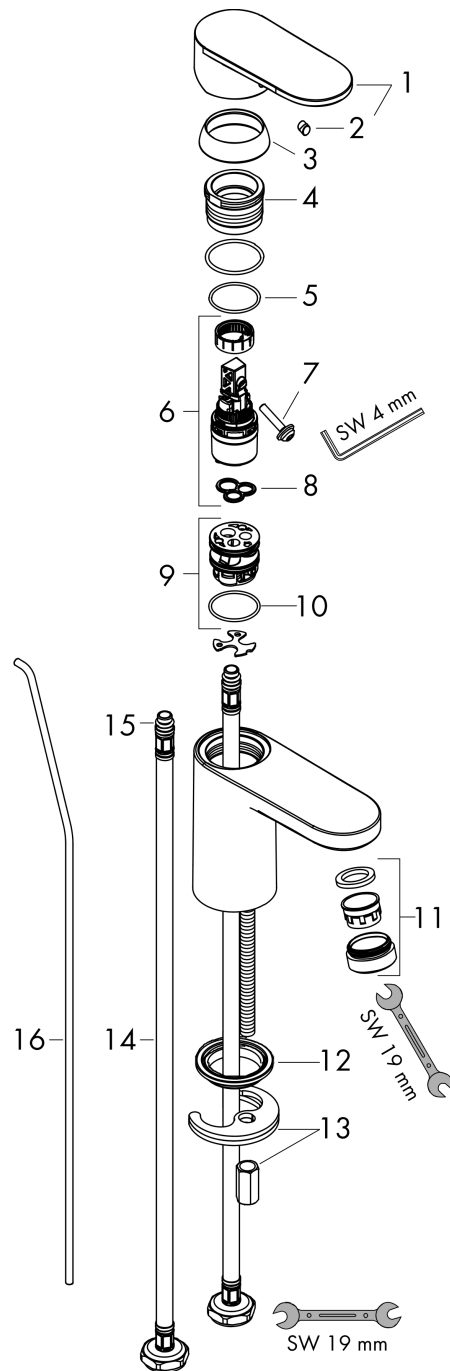

Vernis Blend

Single lever basin mixer 70 with pop-up waste set

Surfaces: **Chrome** Article Number: **71550000**

Description

product features

- consists of: single lever basin mixer, waste set
- ComfortZone 70
- projection 89 mm
- spray type: normal spray
- swiveling spray former
- maximum flow rate at 3 bar: 5 l/min
- ceramic cartridge
- temperature limitation adjustable
- suitable for continuous flow water heaters
- pop-up waste set G 1¼
- material waste set: synthetic
- connection type: G ¾ connections
- connection dimension: DN15

Technology

Product image

Scale drawing

Vernis Blend

Single lever basin mixer 70 with pop-up waste set

Surfaces: **Chrome** Article Number: **71550000**

Flowchart

Vernis Blend
Single lever basin mixer 70 with pop-up waste set
 Surfaces: **Chrome** Article Number: **71550000**

Exploded Drawing

Year of production: >01/21

Vernis Blend

Single lever basin mixer 70 with pop-up waste set

Surfaces: **Chrome** Article Number: **71550000**

Spare part list

Year of production: >01/21

Pos.	Description	Article Number	Price	PU
1	handle	93678000	-	1
2	screw cover	96338000	-	1
3	flange	93680000	-	1
4	nut	93681000	-	1
5	O-ring 24x1,5	98434000	-	1
6	cartridge, assy	97685000	-	1
7	locking screw for handle	95140000	-	1
8	seal	98865000	-	1
9	adapter for cartridge	98866000	-	1
10	O-ring 23x2	98398000	-	1
11	aerator swivelling M24x1 (5 l/min)	93834000	-	1
12	seal Ø 42	98722000	-	1
13	fixing set	96016000	-	1
14	connection hose 450 mm M8x0,75 G3/8	97206000	-	1
15	O-ring 7x1,5	98422000	-	1
16	pull rod	93683000	-	1
a	pop up waste	92168000	-	1
b	lever arm 340mm (ball-Ø12mm)	96324000	-	1