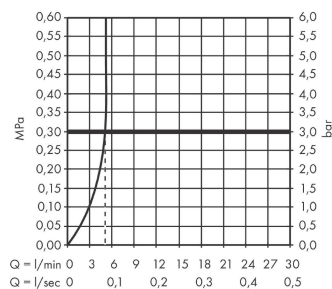

Vernis Blend

Single lever basin mixer with swivel spout and pop-up waste set

Surfaces: **Chrome** Article Number: **71554000**

Description

product features

- consists of: single lever basin mixer, waste set
- ComfortZone 200
- projection 166 mm
- swivel range adjustable in 2 steps 120° or 360°
- spray type: laminar spray
- maximum flow rate at 3 bar: 5 l/min
- ceramic cartridge
- suitable for continuous flow water heaters
- pop-up waste set G 1¼
- material waste set: synthetic
- connection type: G ¾ connections
- connection dimension: DN15

Technology

Product image

Scale drawing

Flowchart

Vernis Blend

Single lever basin mixer with swivel spout and pop-up waste set

Surfaces: **Chrome** Article Number: **71554000**

Exploded Drawing