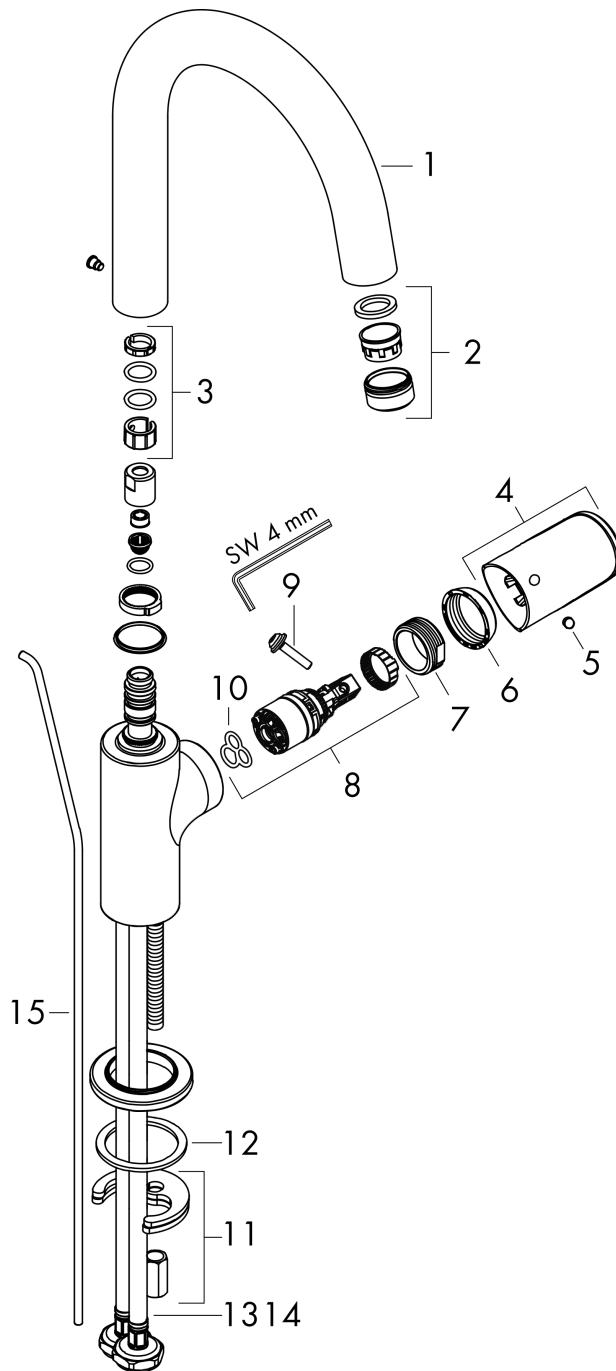

Vernis Blend

Single lever basin mixer with swivel spout and pop-up waste set

Surfaces: **Chrome** Article Number: **71554000**

Description

product features

- consists of: single lever basin mixer, waste set
- ComfortZone 200
- projection 166 mm
- swivel range adjustable in 2 steps 120° or 360°
- spray type: laminar spray
- maximum flow rate at 3 bar: 5 l/min
- ceramic cartridge
- suitable for continuous flow water heaters
- pop-up waste set G 1¼
- material waste set: synthetic
- connection type: G ¾ connections
- connection dimension: DN15

Technology

Product image

Scale drawing

Flowchart

Vernis Blend

Single lever basin mixer with swivel spout and pop-up waste set

Surfaces: **Chrome** Article Number: **71554000**

Exploded Drawing

Year of production: >04/21

Vernis Blend

Single lever basin mixer with swivel spout and pop-up waste set

Surfaces: **Chrome** Article Number: **71554000**

Spare part list

Year of production: >04/21

Pos.	Description	Article Number	Price	PU
1	spout cpl.	93688000	-	1
2	aerator laminar	93649000	-	1
3	sealing set	93689000	-	1
4	handle	93691000	-	1
5	screw cover	96338000	-	1
6	flange	93692000	-	1
7	nut	93693000	-	1
8	cartridge, assy	97685000	-	1
9	locking screw for handle	95140000	-	1
10	seal	98865000	-	1
11	seal	93694000	-	1
12	fixing set	96016000	-	1
13	connection hose 600 mm M8x0,75 G3/8	96510000	-	1
14	O-ring 7x1,5	98422000	-	1
15	pull rod	93683000	-	1
a	pop up waste	92168000	-	1