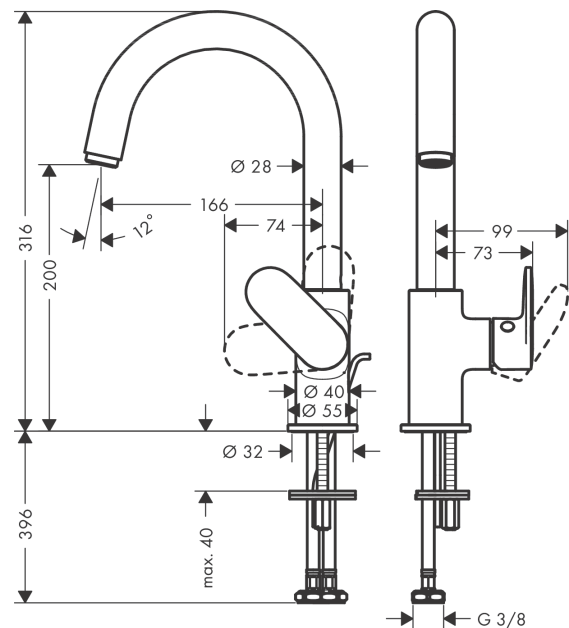

Vernis Blend

Single lever basin mixer with swivel spout and pop-up waste set

Surfaces: **Chrome** Article Number: **71554000**

Description

product features

- consists of: single lever basin mixer, waste set
- ComfortZone 200
- projection 166 mm
- swivel range adjustable in 2 steps 120° or 360°
- spray type: laminar spray
- maximum flow rate at 3 bar: 5 l/min
- ceramic cartridge
- suitable for continuous flow water heaters
- pop-up waste set G 1¼
- material waste set: synthetic
- connection type: G ¾ connections
- connection dimension: DN15

Technology

Product image

Scale drawing

Flowchart

Vernis Blend

Single lever basin mixer with swivel spout and pop-up waste set

Surfaces: **Chrome** Article Number: **71554000**

Exploded Drawing

Year of production: >04/21

Vernis Blend

Single lever basin mixer with swivel spout and pop-up waste set

Surfaces: **Chrome** Article Number: **71554000**

Spare part list

Year of production: >04/21

Pos.	Description	Article Number	Price	PU
1	spout cpl.	93688000	-	1
2	aerator laminar	93649000	-	1
3	sealing set	93689000	-	1
4	handle	93691000	-	1
5	screw cover	96338000	-	1
6	flange	93692000	-	1
7	nut	93693000	-	1
8	cartridge, assy	97685000	-	1
9	locking screw for handle	95140000	-	1
10	seal	98865000	-	1
11	seal	93694000	-	1
12	fixing set	96016000	-	1
13	connection hose 600 mm M8x0,75 G3/8	96510000	-	1
14	O-ring 7x1,5	98422000	-	1
15	pull rod	93683000	-	1
a	pop up waste	92168000	-	1