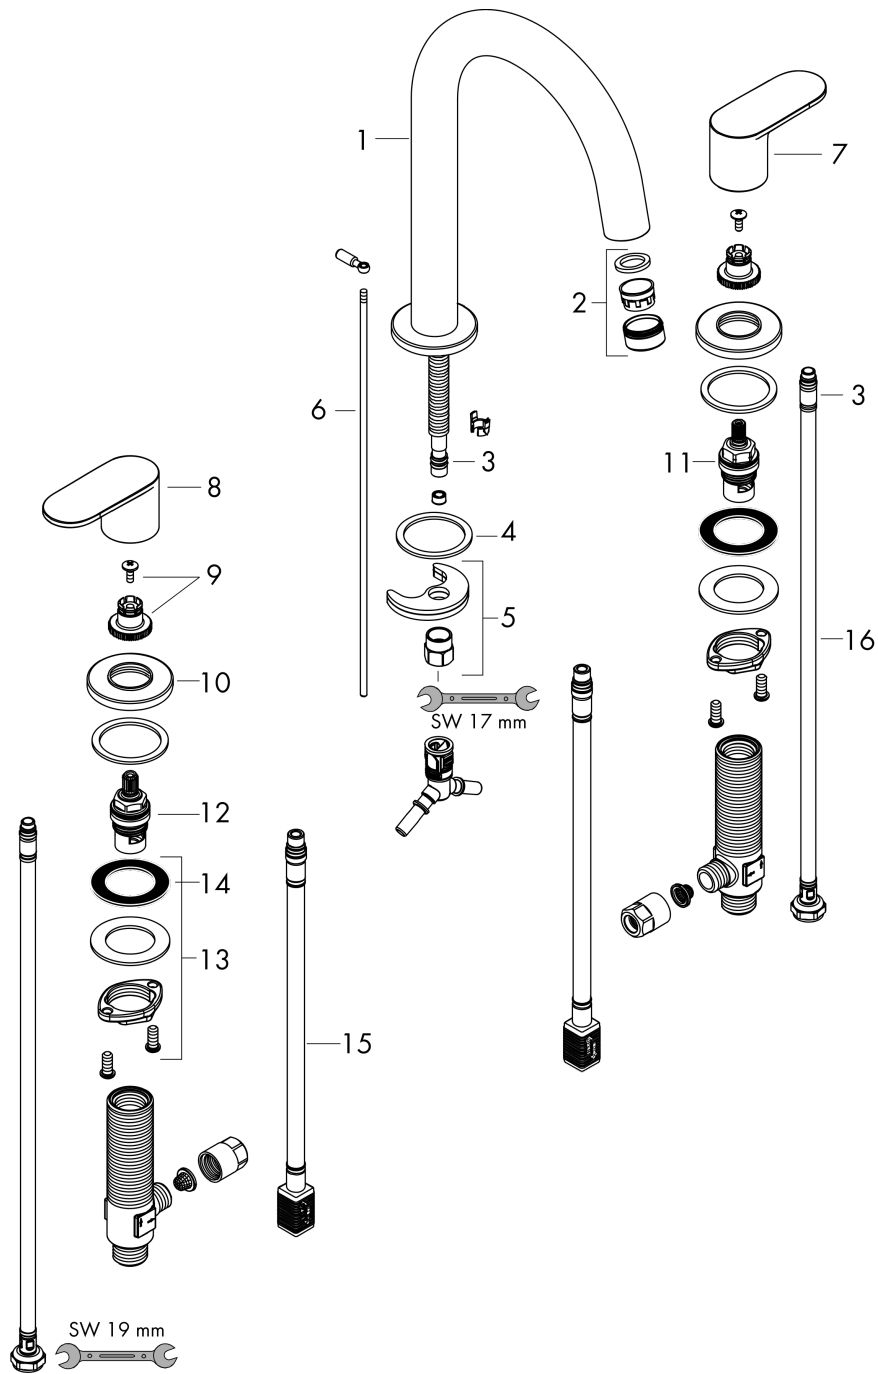

#### Scale drawing

#### Flowchart

**Vernis Blend**  
**3-hole basin mixer with pop-up waste set**  
 Surfaces: **Chrome** Article Number: **71553000**

**Exploded Drawing**

Year of production: >04/21

### 3-hole basin mixer with pop-up waste set

Surfaces: **Chrome** Article Number: **71553000**

#### Spare part list

Year of production: >04/21

Pos.	Description	Article Number	Price	PU
1	spout cpl.	93685000	-	1
2	aerator M24x1 (5 l/min)	92372000	-	1
3	O-ring 7x1,5	98422000	-	1
4	seal	93699000	-	1
5	mounting kit	93763000	-	1
6	pull rod	93690000	-	1
7	handle for cold water	93697000	-	1
8	handle for hot water	93696000	-	1
9	handle fixing set	94184000	-	1
10	escutcheon for handle	93698000	-	1
11	shut off unit left closing	93838000	-	1
12	shut off unit right closing	93839000	-	1
13	fixing set (Ø 28)	92909000	-	1
14	lever collar	97548000	-	1
15	connection hose 450 mm M8x0,75 G3/8	97206000	-	1
16	connection hose 400 mm M10x1	92914000	-	1
a	pop up waste	92168000	-	1