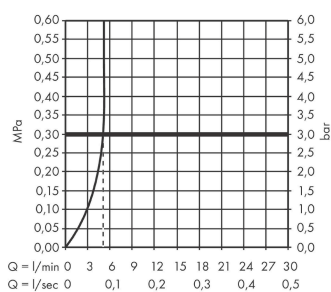

Vernis Blend

3-hole basin mixer with pop-up waste set

Surfaces: **Chrome** Article Number: **71553000**

Description

product features

- consists of: 3-hole basin mixer, waste set
- ComfortZone 150
- projection 166 mm
- spray type: laminar spray
- maximum flow rate at 3 bar: 5 l/min
- ceramic valves hot/ cold 90°
- suitable for continuous flow water heaters
- pop-up waste set G 1¼
- material waste set: synthetic
- connection type: G ¾ connections
- connection dimension: DN15

Technology

Product image

Scale drawing

Flowchart