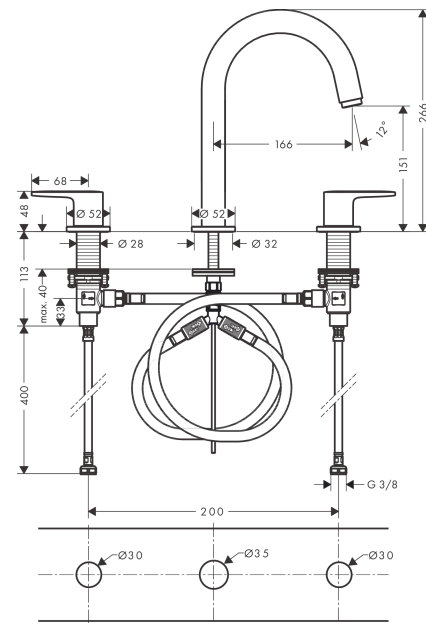

### 3-hole basin mixer with pop-up waste set

Surfaces: **Chrome** Article Number: **71553000**

##### product features

- consists of: 3-hole basin mixer, waste set
- ComfortZone 150
- projection 166 mm
- spray type: laminar spray
- maximum flow rate at 3 bar: 5 l/min
- ceramic valves hot/ cold 90°
- suitable for continuous flow water heaters
- pop-up waste set G 1¼
- material waste set: synthetic
- connection type: G ¾ connections
- connection dimension: DN15

#### Scale drawing

#### Spare part list

Year of production: >04/21

Pos.	Description	Article Number	Price	PU
1	spout cpl.	93685000	-	1
2	aerator M24x1 (5 l/min)	92372000	-	1
3	O-ring 7x1,5	98422000	-	1
4	seal	93699000	-	1
5	mounting kit	93763000	-	1
6	pull rod	93690000	-	1
7	handle for cold water	93697000	-	1
8	handle for hot water	93696000	-	1
9	handle fixing set	94184000	-	1
10	escutcheon for handle	93698000	-	1
11	shut off unit left closing	93838000	-	1
12	shut off unit right closing	93839000	-	1
13	fixing set (Ø 28)	92909000	-	1
14	lever collar	97548000	-	1
15	connection hose 450 mm M8x0,75 G3/8	97206000	-	1
16	connection hose 400 mm M10x1	92914000	-	1
a	pop up waste	92168000	-	1