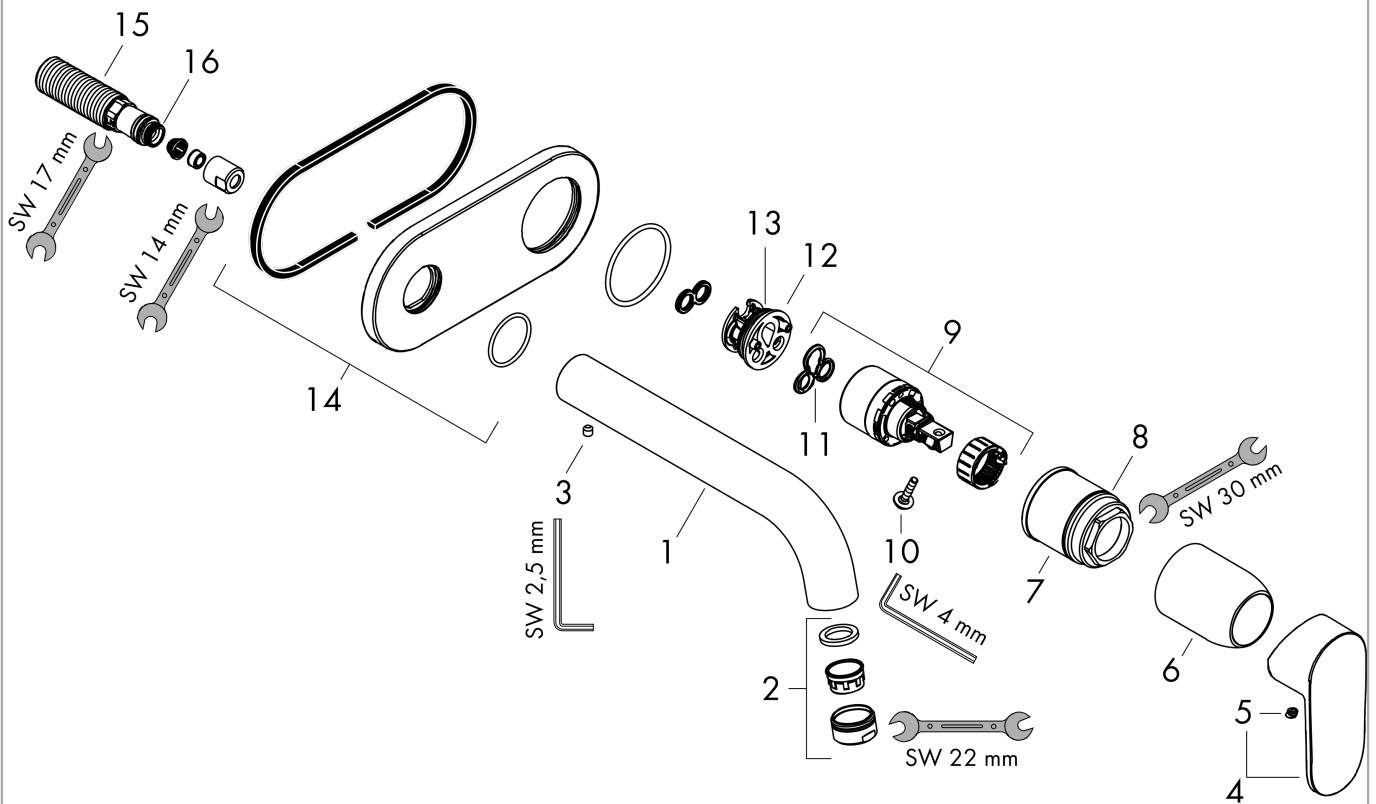

Vernis Blend

Single lever basin mixer for concealed installation wall-mounted with spout 20,7 cm

Surfaces: **Chrome** Article Number: **71576000**

Description

product features

- projection 207 mm
- spray type: normal spray
- maximum flow rate at 3 bar: 5 l/min
- ceramic cartridge
- suitable for continuous flow water heaters
- connection type: basic set
- connection dimension: DN15
- handle can be positioned on the right or left, depends on the basic set installation

Technology

Product image

Scale drawing

Flowchart

Vernis Blend

Single lever basin mixer for concealed installation wall-mounted with spout 20,7 cm

Surfaces: **Chrome** Article Number: **71576000**

Exploded Drawing

Year of production: >04/21

Vernis Blend

Single lever basin mixer for concealed installation wall-mounted with spout 20,7 cm

Surfaces: **Chrome** Article Number: **71576000**

Spare part list

Year of production: >04/21

Pos.	Description	Article Number	Price	PU
1	spout cpl.	93710000	-	1
2	hollow set screw M5x5	98446000	-	1
3	aerator M24x1	92254000	-	1
4	handle	93678000	-	1
5	screw cover	96338000	-	1
6	sleeve	98790000	-	1
7	nut	95622000	-	1
8	O-ring 39x1,5	98400000	-	1
9	cartridge, assy	92730000	-	1
10	locking screw for handle	95140000	-	1
11	seal	95008000	-	1
12	adapter for cartridge	95779000	-	1
13	O-ring 26x2	98147000	-	1
14	escutcheon	93714000	-	1
15	connecting thread G½	93771000	-	1
16	O-ring 13x2	98128000	-	1
a	base body	13622180	-	1
b	waste	50001000	-	1
c	extension set 25 mm for 13622180	31971000	-	1