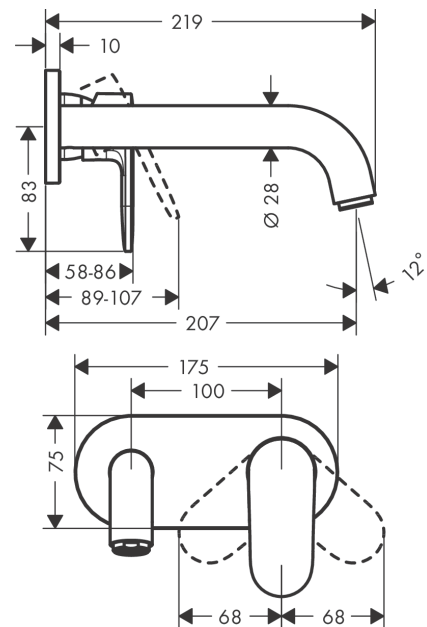

Vernis Blend

Single lever basin mixer for concealed installation wall-mounted with spout 20,7 cm

Surfaces: **Chrome** Article Number: **71576000**

Description

product features

- projection 207 mm
- spray type: normal spray
- maximum flow rate at 3 bar: 5 l/min
- ceramic cartridge
- suitable for continuous flow water heaters
- connection type: basic set
- connection dimension: DN15
- handle can be positioned on the right or left, depends on the basic set installation

Technology

Product image

Scale drawing

Flowchart

Vernis Blend

Single lever basin mixer for concealed installation wall-mounted with spout 20,7 cm

Surfaces: **Chrome** Article Number: **71576000**

Exploded Drawing

Year of production: >04/21

Vernis Blend

Single lever basin mixer for concealed installation wall-mounted with spout 20,7 cm

Surfaces: **Chrome** Article Number: **71576000**

Spare part list

Year of production: >04/21

Pos.	Description	Article Number	Price	PU
1	spout cpl.	93710000	-	1
2	hollow set screw M5x5	98446000	-	1
3	aerator M24x1	92254000	-	1
4	handle	93678000	-	1
5	screw cover	96338000	-	1
6	sleeve	98790000	-	1
7	nut	95622000	-	1
8	O-ring 39x1,5	98400000	-	1
9	cartridge, assy	92730000	-	1
10	locking screw for handle	95140000	-	1
11	seal	95008000	-	1
12	adapter for cartridge	95779000	-	1
13	O-ring 26x2	98147000	-	1
14	escutcheon	93714000	-	1
15	connecting thread G½	93771000	-	1
16	O-ring 13x2	98128000	-	1
a	base body	13622180	-	1
b	waste	50001000	-	1
c	extension set 25 mm for 13622180	31971000	-	1