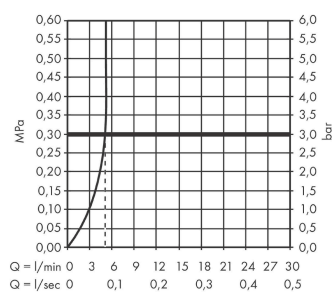

Vernis Blend

Single lever basin mixer for concealed installation wall-mounted with spout 20,7 cm

Surfaces: **Chrome** Article Number: **71576000**

Description

product features

- projection 207 mm
- spray type: normal spray
- maximum flow rate at 3 bar: 5 l/min
- ceramic cartridge
- suitable for continuous flow water heaters
- connection type: basic set
- connection dimension: DN15
- handle can be positioned on the right or left, depends on the basic set installation

Technology

Product image

Scale drawing

Flowchart

Vernis Blend

Single lever basin mixer for concealed installation wall-mounted with spout 20,7 cm

Surfaces: **Chrome** Article Number: **71576000**

Exploded Drawing