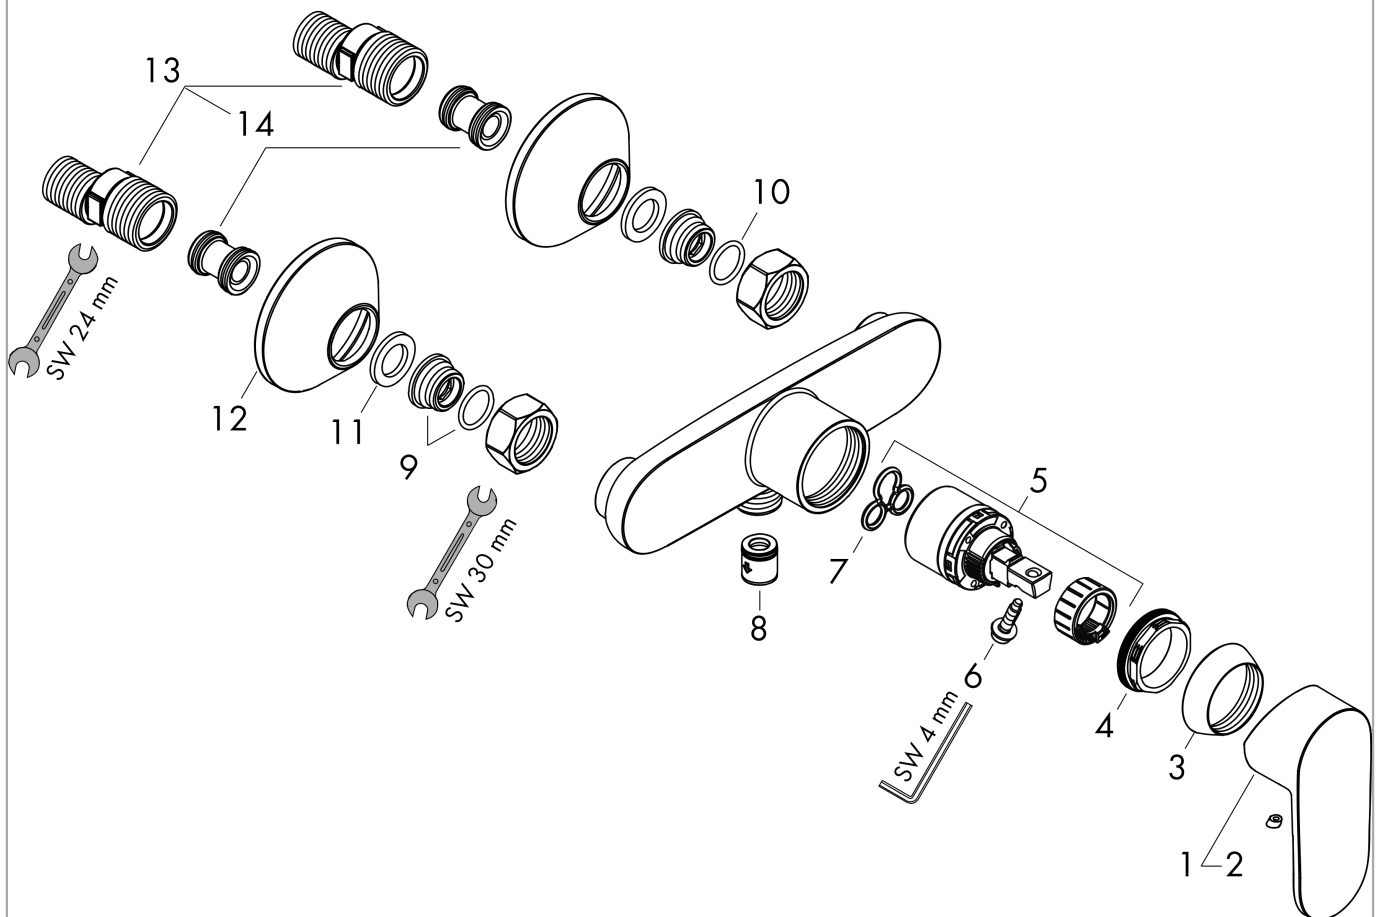

##### product features

- 1 function
- connection type: s-shaped connections
- flow rate of hand shower at 3 bar: 15,7 l/min
- ceramic cartridge
- min. operating pressure: 1 bar
- max. operating pressure: 10 bar
- temperature limitation adjustable
- non-return valve
- with silencer
- suitable for continuous flow water heaters
- hose connection DN15
- connection dimension: DN15

#### Scale drawing

#### Flowchart

Shower outlet with 1B-resistance

**Vernis Blend**  
**Single lever shower mixer for exposed installation**  
 Surfaces: **Chrome** Article Number: **71640000**

**Exploded Drawing**

Year of production: >01/21

**Vernis Blend****Single lever shower mixer for exposed installation**Surfaces: **Chrome** Article Number: **71640000****Spare part list**

Year of production: &gt;01/21

Pos.	Description	Article Number	Price	PU
1	handle	93715000	-	1
2	screw cover	96338000	-	1
3	flange	93716000	-	1
4	nut	93717000	-	1
5	cartridge, assy	92730000	-	1
6	locking screw for handle	95140000	-	1
7	seal	95008000	-	1
8	set of non return valves DW 15	94074000	-	1
9	connecting thread G½	93767000	-	1
10	O-ring 16x2	98133000	-	1
11	filter packing	96922000	-	1
12	escutcheon Ø 70 mm	93718000	-	1
13	set of S-unions (±12 mm)	94140000	-	1
14	noise reduction	96429000	-	1