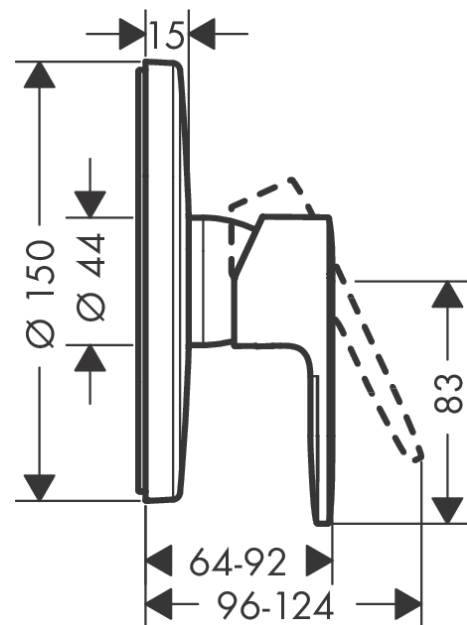

Vernis Blend

Single lever shower mixer for concealed installation for iBox universal

Surfaces: **Chrome** Article Number: **71667000**

Description

product features

- 1 function
- connection type: basic set
- maximum flow rate at 3 bar: 29,3 l/min
- ceramic cartridge
- min. operating pressure: 1 bar
- max. operating pressure: 10 bar
- temperature limitation adjustable

Product image

Scale drawing

Flowchart