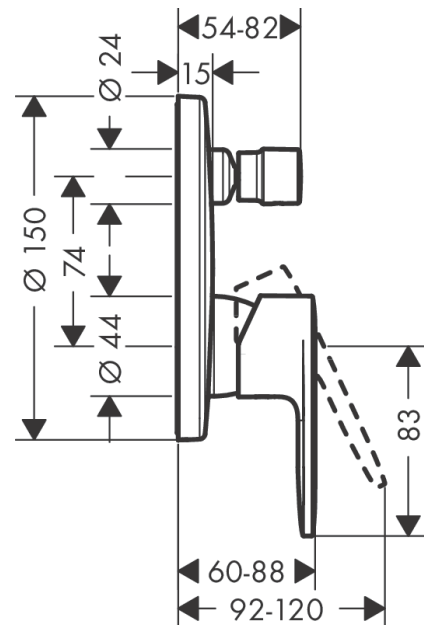

## Vernis Blend

Single lever bath mixer for concealed installation for iBox universal

Surfaces: **Chrome** Article Number: **71466000**

### Description

#### product features

- 2 functions
- connection type: basic set
- flow rate upper outlet: 21 l/min
- flow rate lower outlet: 29 l/min
- min. operating pressure: 1 bar
- max. operating pressure: 10 bar
- ceramic cartridge
- temperature limitation adjustable
- diverter with automatic resetting
- suitable for continuous flow water heaters

### Scale drawing