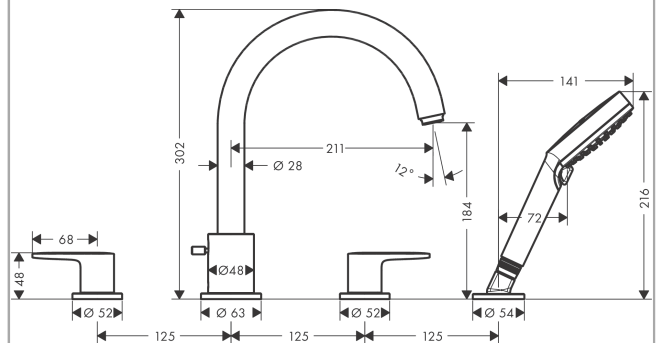

Scale drawing