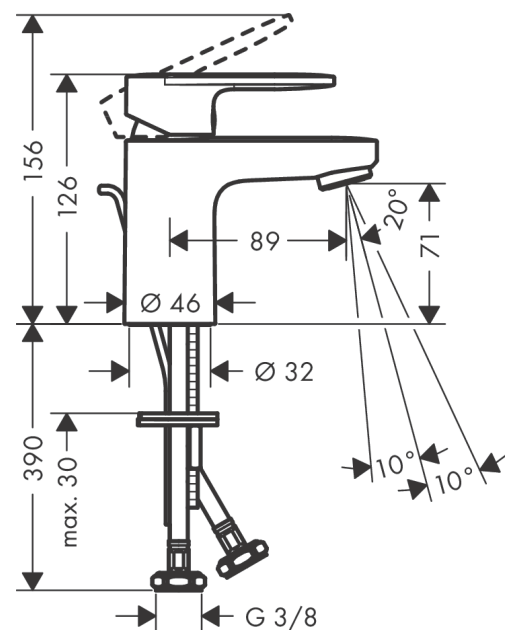

### Description

**product features**

- consists of: single lever basin mixer, waste set
- ComfortZone 70
- projection 89 mm
- spray type: normal spray
- swiveling spray former
- maximum flow rate at 3 bar: 5 l/min
- ceramic cartridge
- temperature limitation adjustable
- suitable for continuous flow water heaters
- pop-up waste set G 1¼
- material waste set: synthetic
- connection type: G ¾ connections
- connection dimension: DN15

### Scale drawing

**Vernis Blend**  
**Single lever basin mixer 70 with pop-up waste set**  
 Surfaces: **Matt Black** Article Number: **71550670**

**Flowchart**