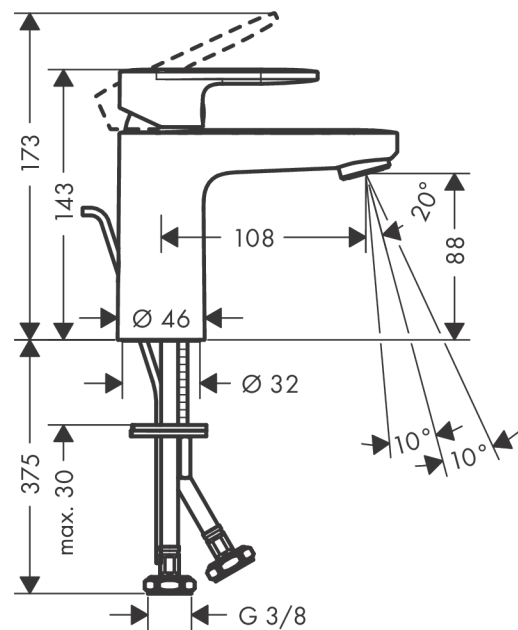

Vernis Blend

Single lever basin mixer 100 with pop-up waste set

Surfaces: **Matt Black** Article Number: **71551670**

Description

product features

- consists of: single lever basin mixer, waste set
- ComfortZone 100
- projection 108 mm
- spray type: normal spray
- swiveling spray former
- maximum flow rate at 3 bar: 5 l/min
- ceramic cartridge
- temperature limitation adjustable
- suitable for continuous flow water heaters
- pop-up waste set G 1¼
- material waste set: synthetic
- connection type: G ¾ connections
- connection dimension: DN15

Technology

Product image

Scale drawing

Vernis Blend

Single lever basin mixer 100 with pop-up waste set

Surfaces: **Matt Black** Article Number: **71551670**

Flowchart