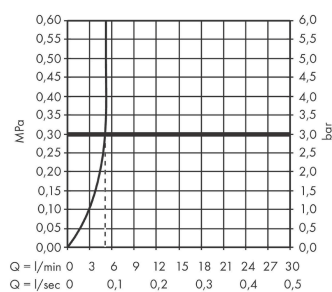

Vernis Blend

3-hole basin mixer with pop-up waste set

Surfaces: **Matt Black** Article Number: **71553670**

Description

product features

- consists of: 3-hole basin mixer, waste set
- ComfortZone 150
- projection 166 mm
- spray type: laminar spray
- maximum flow rate at 3 bar: 5 l/min
- ceramic valves hot/ cold 90°
- suitable for continuous flow water heaters
- pop-up waste set G 1¼
- material waste set: synthetic
- connection type: G ¾ connections
- connection dimension: DN15

Technology

Product image

Scale drawing

Flowchart

Vernis Blend

3-hole basin mixer with pop-up waste set

Surfaces: **Matt Black** Article Number: **71553670**

Exploded Drawing