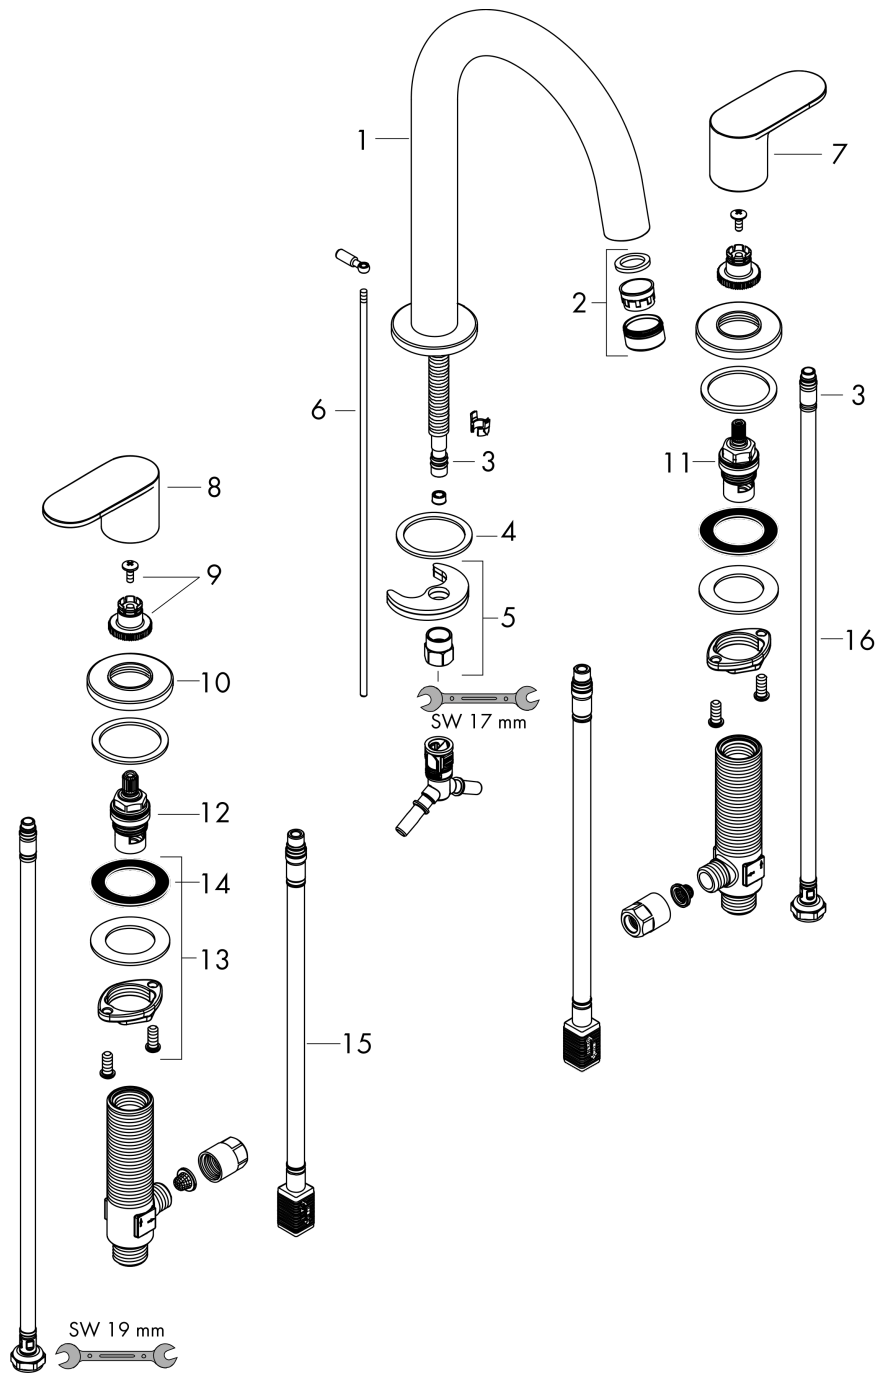

Vernis Blend

3-hole basin mixer with pop-up waste set

Surfaces: **Matt Black** Article Number: **71553670**

Description

product features

- consists of: 3-hole basin mixer, waste set
- ComfortZone 150
- projection 166 mm
- spray type: laminar spray
- maximum flow rate at 3 bar: 5 l/min
- ceramic valves hot/ cold 90°
- suitable for continuous flow water heaters
- pop-up waste set G 1¼
- material waste set: synthetic
- connection type: G ¾ connections
- connection dimension: DN15

Technology

Product image

Scale drawing

Flowchart

Vernis Blend

3-hole basin mixer with pop-up waste set

Surfaces: **Matt Black** Article Number: **71553670**

Exploded Drawing

Year of production: >04/21

Vernis Blend

3-hole basin mixer with pop-up waste set

Surfaces: **Matt Black** Article Number: **71553670**

Spare part list

Year of production: >04/21

Pos.	Description	Article Number	Price	PU
1	spout cpl.	93685670	-	-
2	aerator laminar	93649XXX	-	-
3	O-ring 7x1,5	98422000	-	1
4	seal	93699000	-	1
5	mounting kit	93763000	-	1
6	pull rod	93690XXX	-	-
7	handle for cold water	93697670	-	-
8	handle for hot water	93696670	-	-
9	handle fixing set	94184000	-	1
10	escutcheon for handle	93698670	-	-
11	shut off unit left closing	93838000	-	1
12	shut off unit right closing	93839000	-	1
13	fixing set (Ø 28)	92909000	-	1
14	lever collar	97548000	-	1
15	connection hose 400 mm M10x1	92914000	-	1
16	connection hose 450 mm M8x0,75 G3/8	97206000	-	1