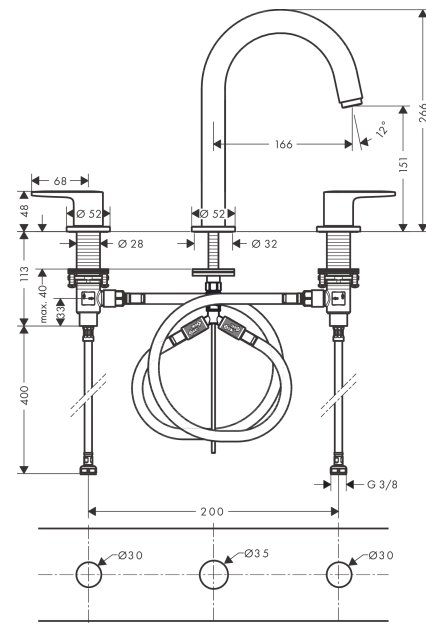

Vernis Blend

3-hole basin mixer with pop-up waste set

Surfaces: **Matt Black** Article Number: **71553670**

Description

product features

- consists of: 3-hole basin mixer, waste set
- ComfortZone 150
- projection 166 mm
- spray type: laminar spray
- maximum flow rate at 3 bar: 5 l/min
- ceramic valves hot/ cold 90°
- suitable for continuous flow water heaters
- pop-up waste set G 1¼
- material waste set: synthetic
- connection type: G ¾ connections
- connection dimension: DN15

Technology

Product image

Scale drawing

Flowchart

Vernis Blend

3-hole basin mixer with pop-up waste set

Surfaces: **Matt Black** Article Number: **71553670**

Exploded Drawing

Year of production: >04/21

Vernis Blend

3-hole basin mixer with pop-up waste set

Surfaces: **Matt Black** Article Number: **71553670**

Spare part list

Year of production: >04/21

Pos.	Description	Article Number	Price	PU
1	spout cpl.	93685670	-	-
2	aerator laminar	93649XXX	-	-
3	O-ring 7x1,5	98422000	-	1
4	seal	93699000	-	1
5	mounting kit	93763000	-	1
6	pull rod	93690XXX	-	-
7	handle for cold water	93697670	-	-
8	handle for hot water	93696670	-	-
9	handle fixing set	94184000	-	1
10	escutcheon for handle	93698670	-	-
11	shut off unit left closing	93838000	-	1
12	shut off unit right closing	93839000	-	1
13	fixing set (Ø 28)	92909000	-	1
14	lever collar	97548000	-	1
15	connection hose 400 mm M10x1	92914000	-	1
16	connection hose 450 mm M8x0,75 G3/8	97206000	-	1