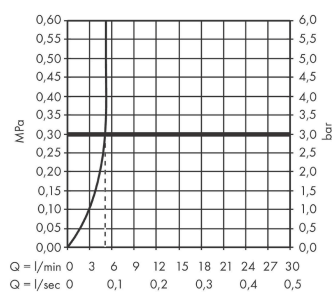

Vernis Blend

Single lever basin mixer for concealed installation wall-mounted with spout 20,7 cm

Surfaces: **Matt Black** Article Number: **71576670**

Description

product features

- projection 207 mm
- spray type: normal spray
- maximum flow rate at 3 bar: 5 l/min
- ceramic cartridge
- suitable for continuous flow water heaters
- connection type: basic set
- connection dimension: DN15
- handle can be positioned on the right or left, depends on the basic set installation

Technology

Product image

Scale drawing

Flowchart

Vernis Blend

Single lever basin mixer for concealed installation wall-mounted with spout 20,7 cm

Surfaces: **Matt Black** Article Number: **71576670**

Exploded Drawing

Pos.	Description	Article Number	Price	PU
1	spout cpl.	93710670	-	-
2	aerator M24x1	92254670	-	1
3	hollow set screw M5x5	98446000	-	1
4	handle	93678670	-	-
5	screw cover	96338000	-	1
6	sleeve	98790670	-	1
7	nut	95622000	-	1
8	O-ring 39x1,5	98400000	-	1
9	cartridge, assy	92730000	-	1
10	locking screw for handle	95140000	-	1
11	seal	95008000	-	1
12	adapter for cartridge	95779000	-	1
13	O-ring 26x2	98147000	-	1
14	escutcheon	93714XXX	-	-
15	connecting thread G½	93771000	-	1
16	O-ring 13x2	98128000	-	1
a	base body	13622180	-	1
b	waste	50001670	-	1
c	extension set 25 mm for 13622180	31971000	-	1