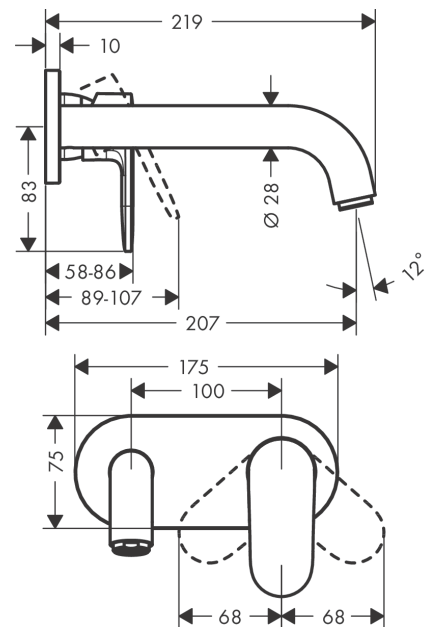

Vernis Blend

Single lever basin mixer for concealed installation wall-mounted with spout 20,7 cm

Surfaces: **Matt Black** Article Number: **71576670**

Description

product features

- projection 207 mm
- spray type: normal spray
- maximum flow rate at 3 bar: 5 l/min
- ceramic cartridge
- suitable for continuous flow water heaters
- connection type: basic set
- connection dimension: DN15
- handle can be positioned on the right or left, depends on the basic set installation

Technology

Product image

Scale drawing

Flowchart

Vernis Blend

Single lever basin mixer for concealed installation wall-mounted with spout 20,7 cm

Surfaces: **Matt Black** Article Number: **71576670**

Exploded Drawing

Year of production: >04/21

Vernis Blend

Single lever basin mixer for concealed installation wall-mounted with spout 20,7 cm

Surfaces: **Matt Black** Article Number: **71576670**

Spare part list

Year of production: >04/21

Pos.	Description	Article Number	Price	PU
1	spout cpl.	93710670	-	-
2	aerator M24x1	92254670	-	1
3	hollow set screw M5x5	98446000	-	1
4	handle	93678670	-	-
5	screw cover	96338000	-	1
6	sleeve	98790670	-	1
7	nut	95622000	-	1
8	O-ring 39x1,5	98400000	-	1
9	cartridge, assy	92730000	-	1
10	locking screw for handle	95140000	-	1
11	seal	95008000	-	1
12	adapter for cartridge	95779000	-	1
13	O-ring 26x2	98147000	-	1
14	escutcheon	93714XXX	-	-
15	connecting thread G½	93771000	-	1
16	O-ring 13x2	98128000	-	1
a	base body	13622180	-	1
b	waste	50001670	-	1
c	extension set 25 mm for 13622180	31971000	-	1