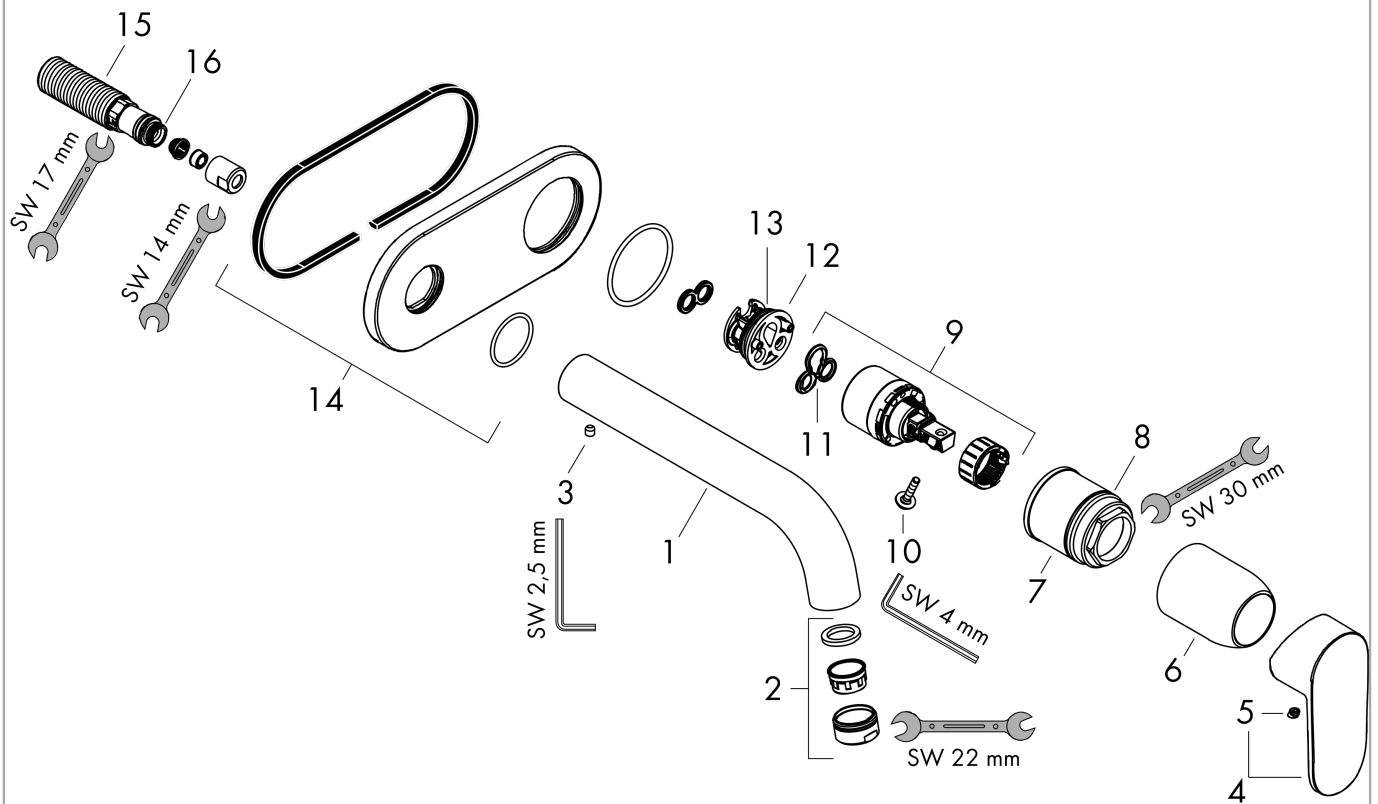

Vernis Blend

Single lever basin mixer for concealed installation wall-mounted with spout 20,7 cm

Surfaces: **Matt Black** Article Number: **71576670**

Description

product features

- projection 207 mm
- spray type: normal spray
- maximum flow rate at 3 bar: 5 l/min
- ceramic cartridge
- suitable for continuous flow water heaters
- connection type: basic set
- connection dimension: DN15
- handle can be positioned on the right or left, depends on the basic set installation

Technology

Product image

Scale drawing

Flowchart

Vernis Blend

Single lever basin mixer for concealed installation wall-mounted with spout 20,7 cm

Surfaces: **Matt Black** Article Number: **71576670**

Exploded Drawing

Year of production: >04/21

Vernis Blend

Single lever basin mixer for concealed installation wall-mounted with spout 20,7 cm

Surfaces: **Matt Black** Article Number: **71576670**

Spare part list

Year of production: >04/21

Pos.	Description	Article Number	Price	PU
1	spout cpl.	93710670	-	-
2	aerator M24x1	92254670	-	1
3	hollow set screw M5x5	98446000	-	1
4	handle	93678670	-	-
5	screw cover	96338000	-	1
6	sleeve	98790670	-	1
7	nut	95622000	-	1
8	O-ring 39x1,5	98400000	-	1
9	cartridge, assy	92730000	-	1
10	locking screw for handle	95140000	-	1
11	seal	95008000	-	1
12	adapter for cartridge	95779000	-	1
13	O-ring 26x2	98147000	-	1
14	escutcheon	93714XXX	-	-
15	connecting thread G½	93771000	-	1
16	O-ring 13x2	98128000	-	1
a	base body	13622180	-	1
b	waste	50001670	-	1
c	extension set 25 mm for 13622180	31971000	-	1