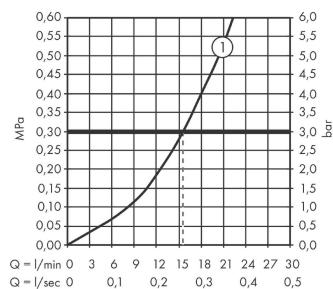

Vernis Blend

Single lever shower mixer for exposed installation

Surfaces: **Matt Black** Article Number: **71640670**

Description

product features

- 1 function
- connection type: s-shaped connections
- flow rate of hand shower at 3 bar: 15,7 l/min
- ceramic cartridge
- min. operating pressure: 1 bar
- max. operating pressure: 10 bar
- temperature limitation adjustable
- non-return valve
- with silencer
- suitable for continuous flow water heaters
- hose connection DN15
- connection dimension: DN15

Product image

Scale drawing

Flowchart

Shower outlet with 1B-resistance