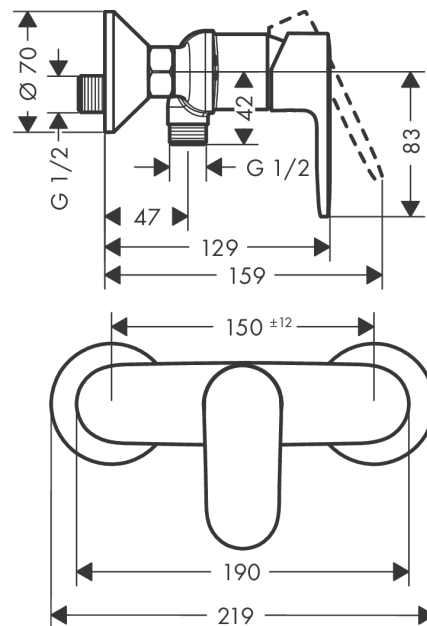

Vernis Blend

Single lever shower mixer for exposed installation

Surfaces: **Matt Black** Article Number: **71640670**

Description

product features

- 1 function
- connection type: s-shaped connections
- flow rate of hand shower at 3 bar: 15,7 l/min
- ceramic cartridge
- min. operating pressure: 1 bar
- max. operating pressure: 10 bar
- temperature limitation adjustable
- non-return valve
- with silencer
- suitable for continuous flow water heaters
- hose connection DN15
- connection dimension: DN15

Product image

Scale drawing

Flowchart

Shower outlet with 1B-resistance