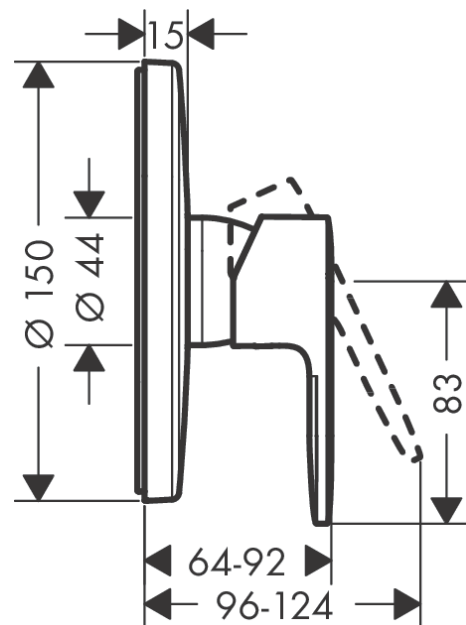

Vernis Blend

Single lever shower mixer for concealed installation for iBox universal

Surfaces: **Matt Black** Article Number: **71667670**

Description

product features

- 1 function
- connection type: basic set
- maximum flow rate at 3 bar: 29,3 l/min
- ceramic cartridge
- min. operating pressure: 1 bar
- max. operating pressure: 10 bar
- temperature limitation adjustable

Product image

Scale drawing

Flowchart