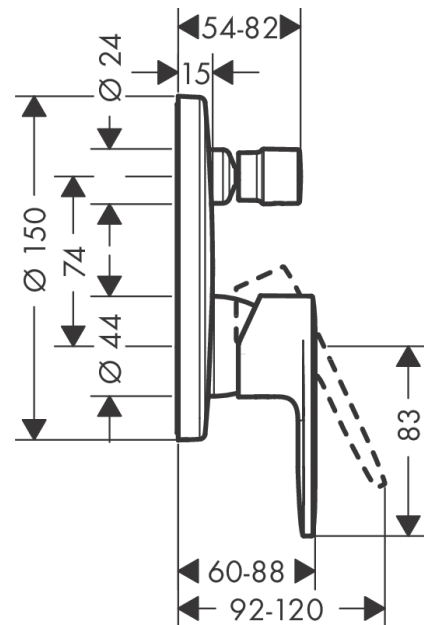

## Vernis Blend

Single lever bath mixer for concealed installation for iBox universal

Surfaces: **Matt Black** Article Number: **71466670**

### Description

#### product features

- 2 functions
- connection type: basic set
- flow rate upper outlet: 21 l/min
- flow rate lower outlet: 29 l/min
- min. operating pressure: 1 bar
- max. operating pressure: 10 bar
- ceramic cartridge
- temperature limitation adjustable
- diverter with automatic resetting
- suitable for continuous flow water heaters

### Scale drawing