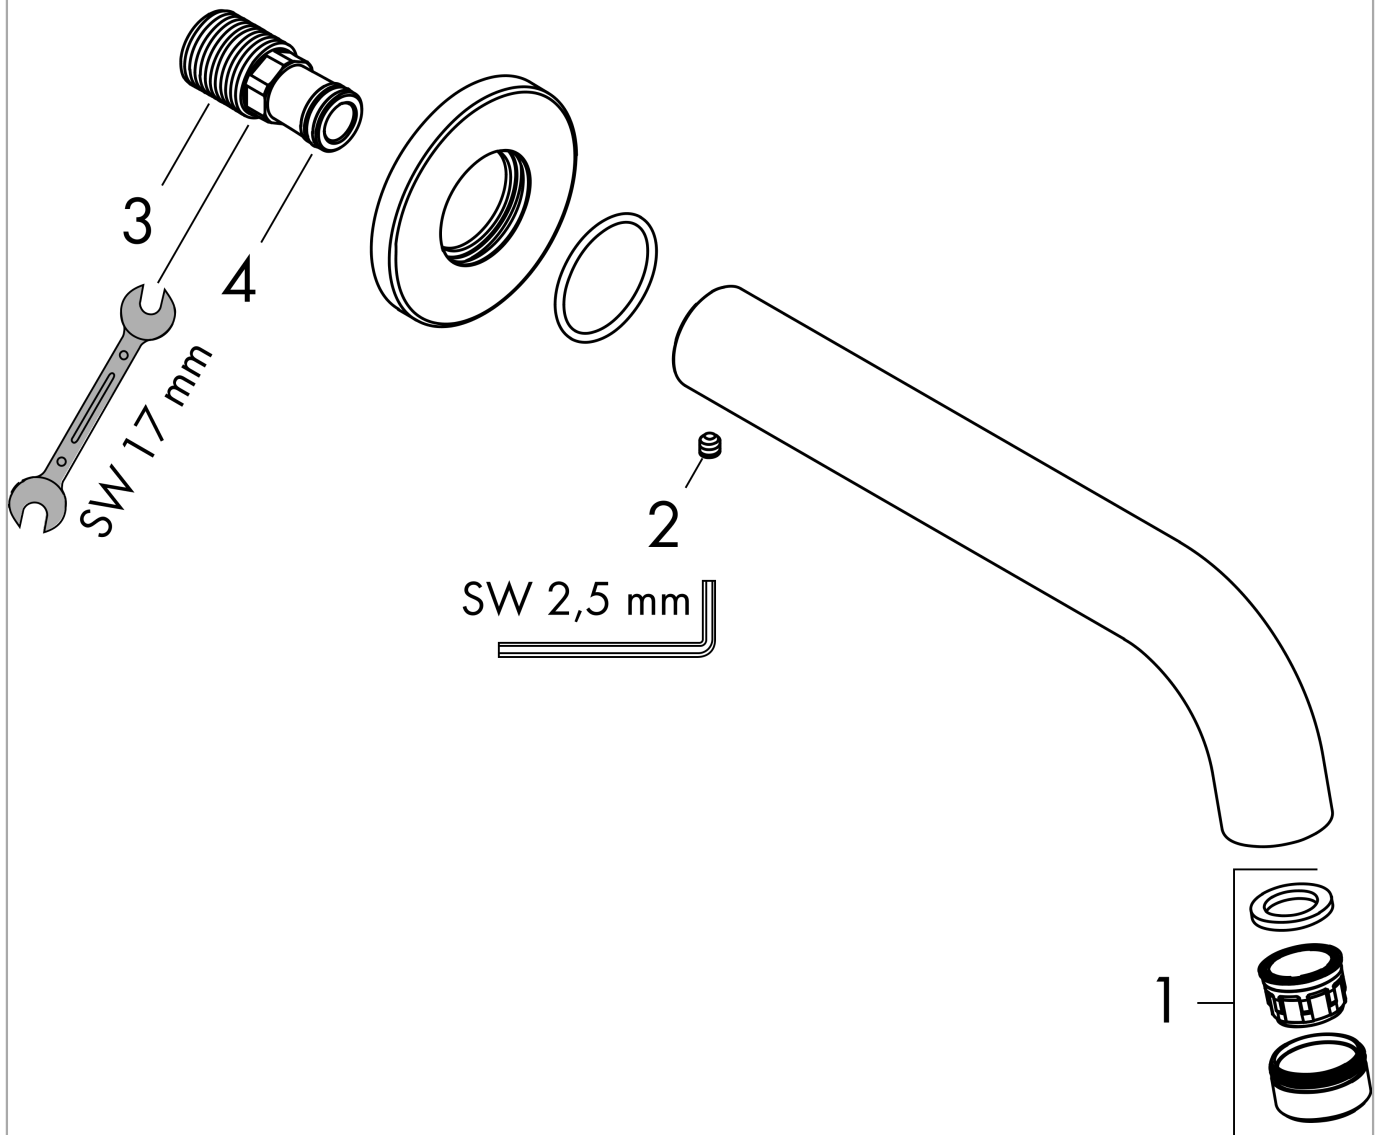

Vernis Blend

Bath spout

Surfaces: **Matt Black** Article Number: **71420670**

Description

product features

- 1 function
- with escutcheon
- projection 204 mm
- wall-mounted
- maximum flow rate at 3 bar: 21,7 l/min
- connection dimension: G 1/2
- spray type: normal spray

Technology

Product image

Scale drawing

Flowchart

The consumption was measured in combination with the appropriate fittings (thermostat/mixer/ in-wall valve) to reflect actual application in practice.

Vernis Blend

Bath spout

Surfaces: **Matt Black**

Article Number: **71420670**

Exploded Drawing

Year of production: >04/21

Vernis Blend

Bath spout

Surfaces: **Matt Black** Article Number: **71420670**

Spare part list

Year of production: >04/21

Pos.	Description	Article Number	Price	PU
1	aerator M24x1 (38 l/min)	92513670	-	1
2	hollow set screw M5x5	98446000	-	1
3	connecting thread G½	93726000	-	1
4	O-ring 13x2	98128000	-	1