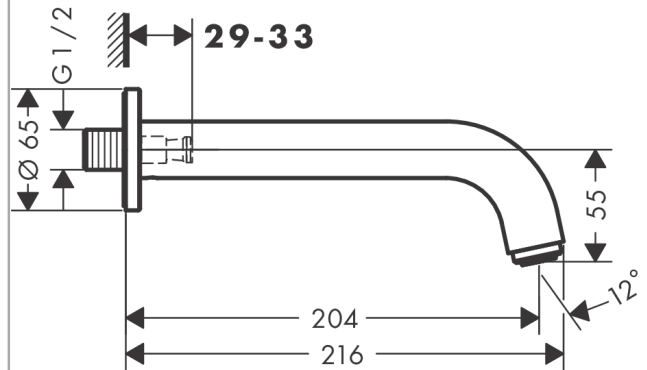

Vernis Blend

Bath spout

Surfaces: **Matt Black** Article Number: **71420670**

Description

product features

- 1 function
- with escutcheon
- projection 204 mm
- wall-mounted
- maximum flow rate at 3 bar: 21,7 l/min
- connection dimension: G 1/2
- spray type: normal spray

Technology

Product image

Scale drawing

Flowchart

The consumption was measured in combination with the appropriate fittings (thermostat/mixer/ in-wall valve) to reflect actual application in practice.

Vernis Blend

Bath spout

Surfaces: **Matt Black**

Article Number: **71420670**

Exploded Drawing

Year of production: >04/21

Vernis Blend

Bath spout

Surfaces: **Matt Black** Article Number: **71420670**

Spare part list

Year of production: >04/21

Pos.	Description	Article Number	Price	PU
1	aerator M24x1 (38 l/min)	92513670	-	1
2	hollow set screw M5x5	98446000	-	1
3	connecting thread G½	93726000	-	1
4	O-ring 13x2	98128000	-	1