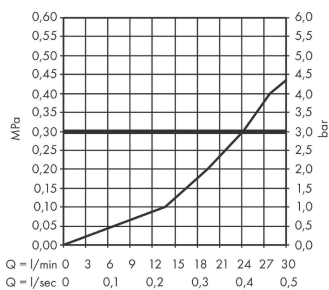

Vernis Blend

Bath spout

Surfaces: **Matt Black** Article Number: **71420670**

Description

product features

- 1 function
- with escutcheon
- projection 204 mm
- wall-mounted
- maximum flow rate at 3 bar: 21,7 l/min
- connection dimension: G 1/2
- spray type: normal spray

Technology

Product image

Scale drawing

Flowchart

The consumption was measured in combination with the appropriate fittings (thermostat/mixer/ in-wall valve) to reflect actual application in practice.

Vernis Blend