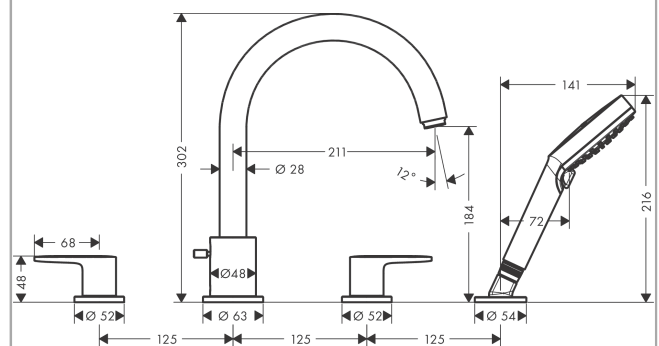

Vernis Blend

4-hole rim mounted bath mixer

Surfaces: **Matt Black** Article Number: **71456670**

Description

product features

- consists of: 4-hole rim mounted bath mixer, hand shower
- 2 functions
- projection 211 mm
- connection type: G ½
- spray type mixer: normal spray
- spray type hand shower: Rain, IntenseRain
- maximum pull-out length of hand shower: 1.60 m
- maximum flow rate at 3 bar: 25 l/min
- flow rate for bath spout at 3 bar: 25 l/min
- flow rate of hand shower at 3 bar: 17 l/min
- ceramic valves hot/ cold 90°
- non-return valve
- suitable for continuous flow water heaters
- connection dimension: DN15
- maintenance opening required

Technology

Product image

Scale drawing

Vernis Blend

4-hole rim mounted bath mixer

Surfaces: **Matt Black** Article Number: **71456670**

Flowchart