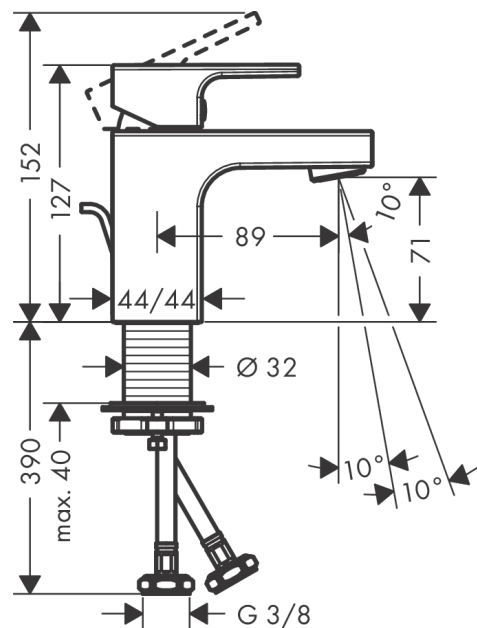

Vernis Shape

Single lever basin mixer 70 with pop-up waste set

Surfaces: **Chrome** Article Number: **71560000**

Description

product features

- consists of: single lever basin mixer, waste set
- ComfortZone 70
- projection 89 mm
- spray type: normal spray
- swiveling spray former
- maximum flow rate at 3 bar: 5 l/min
- ceramic cartridge
- temperature limitation adjustable
- with isolated water conduction - without contact with nickel and lead
- suitable for continuous flow water heaters
- pop-up waste set G 1¼
- material waste set: synthetic
- connection type: G ¾ connections
- connection dimension: DN15

Technology

Product image

Scale drawing

Vernis Shape

Single lever basin mixer 70 with pop-up waste set

Surfaces: **Chrome** Article Number: **71560000**

Flowchart