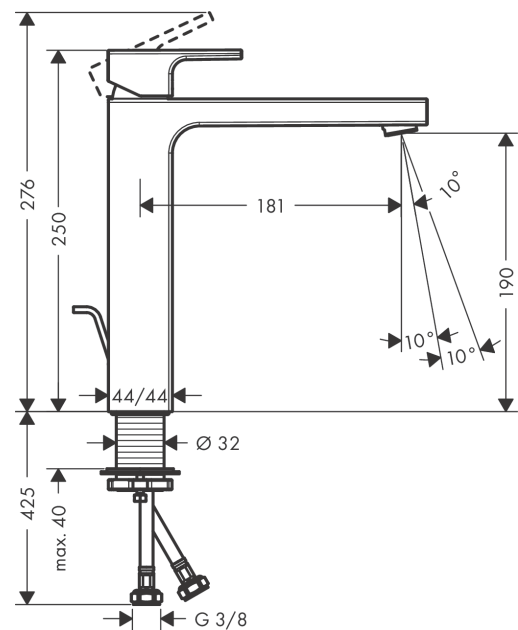

Vernis Shape

Single lever basin mixer 190 with pop-up waste set

Surfaces: **Chrome** Article Number: **71562000**

Description

product features

- consists of: single lever basin mixer, waste set
- ComfortZone 190
- projection 181 mm
- spray type: normal spray
- swiveling spray former
- maximum flow rate at 3 bar: 5 l/min
- ceramic cartridge
- temperature limitation adjustable
- with isolated water conduction - without contact with nickel and lead
- suitable for continuous flow water heaters
- pop-up waste set G 1¼
- material waste set: synthetic
- connection type: G ¾ connections
- connection dimension: DN15

Technology

Product image

Scale drawing

Vernis Shape

Single lever basin mixer 190 with pop-up waste set

Surfaces: **Chrome** Article Number: **71562000**

Flowchart

Vernis Shape
Single lever basin mixer 190 with pop-up waste set
 Surfaces: **Chrome** Article Number: **71562000**

Exploded Drawing

Year of production: >07/21

Vernis Shape

Single lever basin mixer 190 with pop-up waste set

Surfaces: **Chrome** Article Number: **71562000**

Spare part list

Year of production: >07/21

Pos.	Description	Article Number	Price	PU
1	handle	93684000	-	1
2	screw cover	96338000	-	1
3	flange	93680000	-	1
4	O-Ring 32x2	98193000	-	1
5	nut	93686000	-	1
6	cartridge, assy	97685000	-	1
7	locking screw for handle	95140000	-	1
8	seal	98865000	-	1
9	aerator swivelling M24x1 (7 l/min)	94443000	-	1
10	seal	93687000	-	1
11	fixing set (Ø 32)	13961000	-	1
12	connection hose 600 mm M8x0,75 G3/8	96556000	-	1
13	O-ring 6,6x1,6	93019000	-	1
14	pull rod	93683000	-	1
a	pop up waste	92168000	-	1
b	fixation extension 35 mm	13898000	-	1
c	lever arm 340mm (ball-Ø12mm)	96324000	-	1