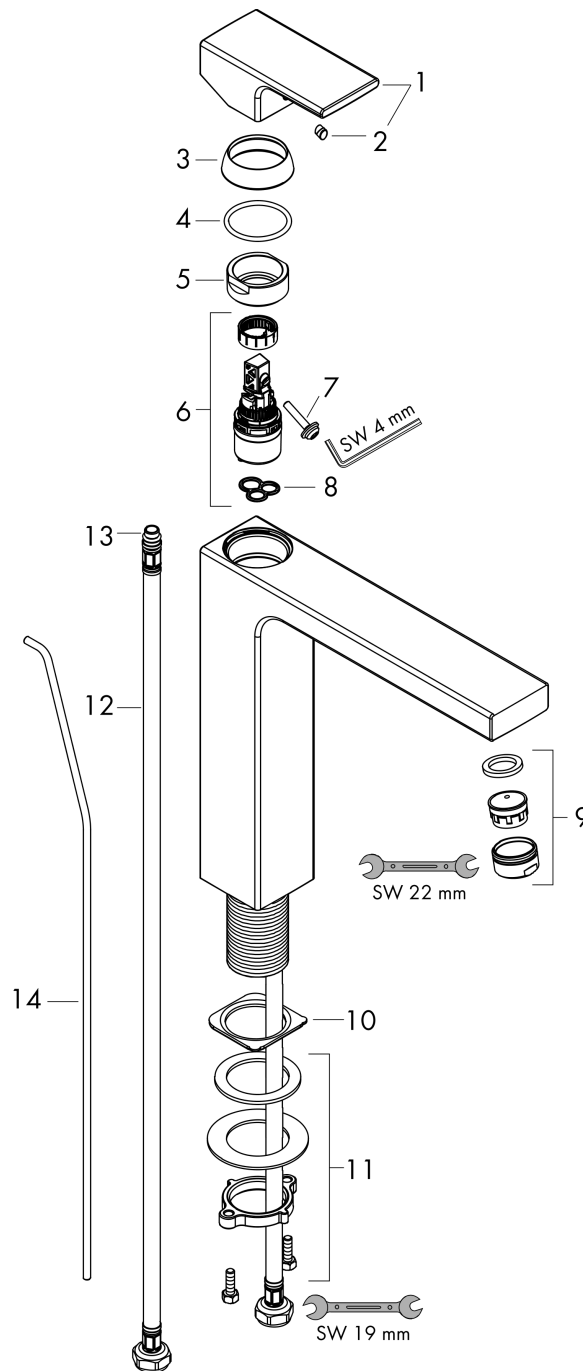

Vernis Shape

Single lever basin mixer 190 with pop-up waste set

Surfaces: **Chrome** Article Number: **71562000**

Description

product features

- consists of: single lever basin mixer, waste set
- ComfortZone 190
- projection 181 mm
- spray type: normal spray
- swiveling spray former
- maximum flow rate at 3 bar: 5 l/min
- ceramic cartridge
- temperature limitation adjustable
- with isolated water conduction - without contact with nickel and lead
- suitable for continuous flow water heaters
- pop-up waste set G 1¼
- material waste set: synthetic
- connection type: G ¾ connections
- connection dimension: DN15

Technology

Product image

Scale drawing

Vernis Shape

Single lever basin mixer 190 with pop-up waste set

Surfaces: **Chrome** Article Number: **71562000**

Flowchart

Vernis Shape
Single lever basin mixer 190 with pop-up waste set
 Surfaces: **Chrome** Article Number: **71562000**

Exploded Drawing

Year of production: >07/21

Vernis Shape

Single lever basin mixer 190 with pop-up waste set

Surfaces: **Chrome** Article Number: **71562000**

Spare part list

Year of production: >07/21

Pos.	Description	Article Number	Price	PU
1	handle	93684000	-	1
2	screw cover	96338000	-	1
3	flange	93680000	-	1
4	O-Ring 32x2	98193000	-	1
5	nut	93686000	-	1
6	cartridge, assy	97685000	-	1
7	locking screw for handle	95140000	-	1
8	seal	98865000	-	1
9	aerator swivelling M24x1 (7 l/min)	94443000	-	1
10	seal	93687000	-	1
11	fixing set (Ø 32)	13961000	-	1
12	connection hose 600 mm M8x0,75 G3/8	96556000	-	1
13	O-ring 6,6x1,6	93019000	-	1
14	pull rod	93683000	-	1
a	pop up waste	92168000	-	1
b	fixation extension 35 mm	13898000	-	1
c	lever arm 340mm (ball-Ø12mm)	96324000	-	1