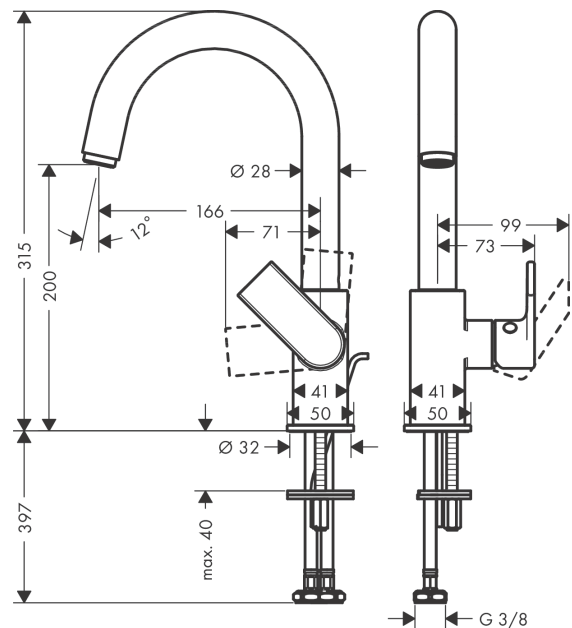

Vernis Shape

Single lever basin mixer with swivel spout and pop-up waste set

Surfaces: **Chrome** Article Number: **71564000**

Description

product features

- consists of: single lever basin mixer, waste set
- ComfortZone 200
- projection 166 mm
- swivel range 120°
- spray type: laminar spray
- maximum flow rate at 3 bar: 5 l/min
- ceramic cartridge
- suitable for continuous flow water heaters
- pop-up waste set G 1¼
- material waste set: synthetic
- connection type: G ¾ connections
- connection dimension: DN15

Technology

Product image

Scale drawing

Flowchart