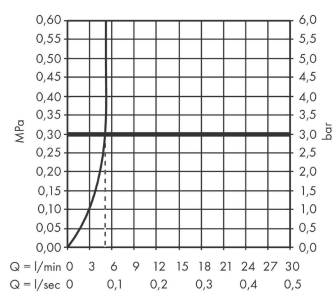

Vernis Shape

Single lever basin mixer for concealed installation wall-mounted with spout 20,7 cm

Surfaces: **Chrome** Article Number: **71578000**

Description

product features

- projection 207 mm
- spray type: normal spray
- maximum flow rate at 3 bar: 5 l/min
- ceramic cartridge
- suitable for continuous flow water heaters
- connection type: basic set
- connection dimension: DN15
- handle can be positioned on the right or left, depends on the basic set installation

Technology

Product image

Scale drawing

Flowchart