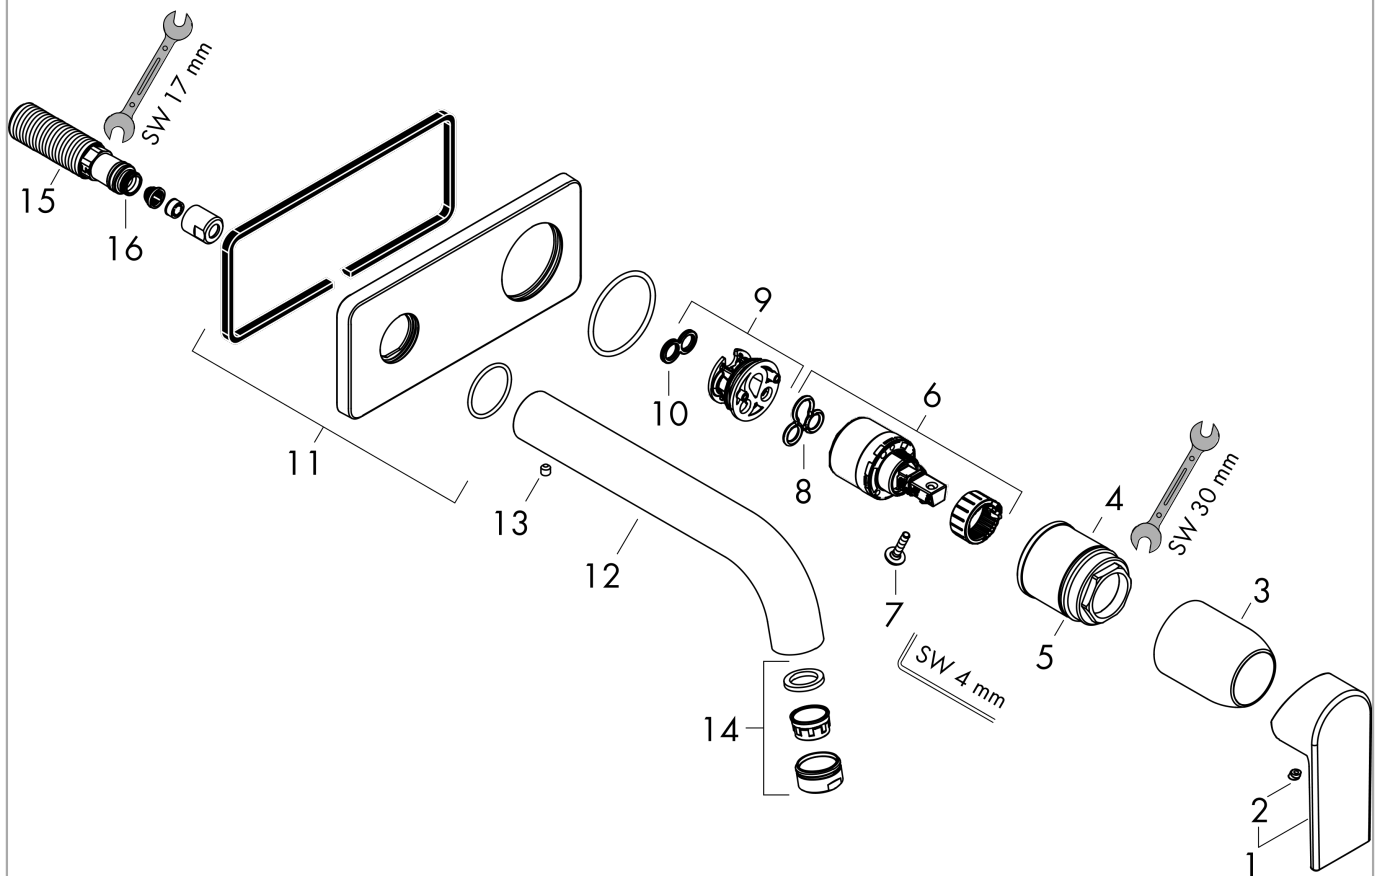

### Scale drawing

### Flowchart

Vernis Shape

Single lever basin mixer for concealed installation wall-mounted with spout 20,7 cm

Surfaces: **Chrome** Article Number: **71578000**

Exploded Drawing

Year of production: >06/21

## Vernis Shape

Single lever basin mixer for concealed installation wall-mounted with spout 20,7 cm

Surfaces: **Chrome** Article Number: **71578000**

### Spare part list

Year of production: >06/21

Pos.	Description	Article Number	Price	PU
1	handle	93712000	-	1
2	screw cover	96338000	-	1
3	sleeve	98790000	-	1
4	nut	95622000	-	1
5	O-ring 39x1,5	98400000	-	1
6	cartridge, assy	92730000	-	1
7	locking screw for handle	95140000	-	1
8	seal	95008000	-	1
9	adapter for cartridge	95779000	-	1
10	O-ring 26x2	98147000	-	1
11	escutcheon	93713000	-	1
12	spout cpl.	93710000	-	1
13	hollow set screw M5x5	98446000	-	1
14	aerator M24x1	92254000	-	1
15	connecting thread G½	93771000	-	1
16	O-ring 13x2	98128000	-	1
a	base body	13622180	-	1
b	waste	50001000	-	1
c	extension set 25 mm for 13622180	31971000	-	1