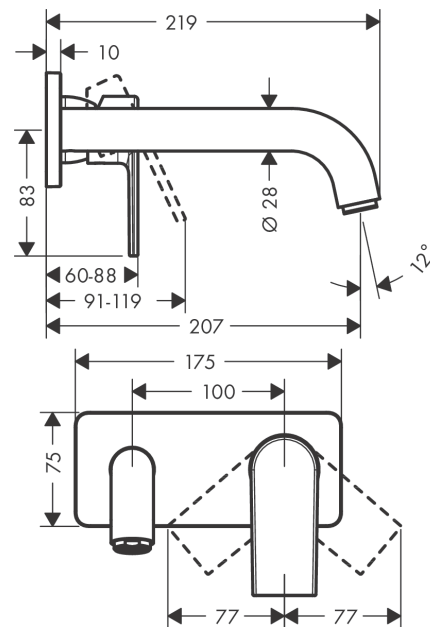

## Vernis Shape

Single lever basin mixer for concealed installation wall-mounted with spout 20,7 cm

Surfaces: **Chrome** Article Number: **71578000**

#### product features

- projection 207 mm
- spray type: normal spray
- maximum flow rate at 3 bar: 5 l/min
- ceramic cartridge
- suitable for continuous flow water heaters
- connection type: basic set
- connection dimension: DN15
- handle can be positioned on the right or left, depends on the basic set installation

### Flowchart

Vernis Shape

Single lever basin mixer for concealed installation wall-mounted with spout 20,7 cm

Surfaces: **Chrome** Article Number: **71578000**

Exploded Drawing

Year of production: >06/21

### Spare part list

Year of production: >06/21

Pos.	Description	Article Number	Price	PU
1	handle	93712000	-	1
2	screw cover	96338000	-	1
3	sleeve	98790000	-	1
4	nut	95622000	-	1
5	O-ring 39x1,5	98400000	-	1
6	cartridge, assy	92730000	-	1
7	locking screw for handle	95140000	-	1
8	seal	95008000	-	1
9	adapter for cartridge	95779000	-	1
10	O-ring 26x2	98147000	-	1
11	escutcheon	93713000	-	1
12	spout cpl.	93710000	-	1
13	hollow set screw M5x5	98446000	-	1
14	aerator M24x1	92254000	-	1
15	connecting thread G½	93771000	-	1
16	O-ring 13x2	98128000	-	1
a	base body	13622180	-	1
b	waste	50001000	-	1
c	extension set 25 mm for 13622180	31971000	-	1