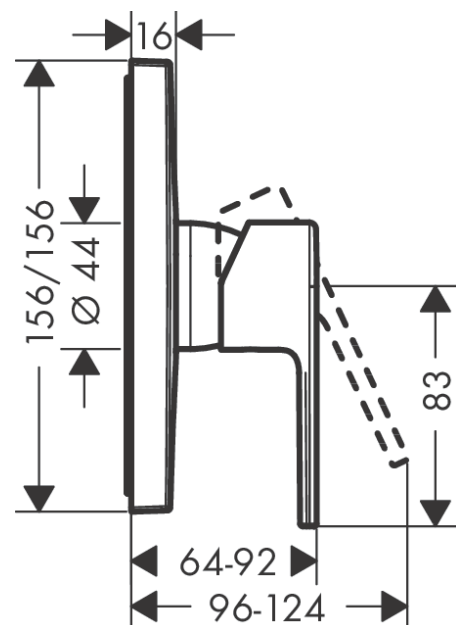

Vernis Shape

Single lever shower mixer for concealed installation for iBox universal

Surfaces: **Chrome** Article Number: **71668000**

Description

product features

- 1 function
- connection type: basic set
- maximum flow rate at 3 bar: 29,3 l/min
- ceramic cartridge
- min. operating pressure: 1 bar
- max. operating pressure: 10 bar
- temperature limitation adjustable

Product image

Scale drawing

Flowchart

Vernis Shape

Single lever shower mixer for concealed installation for iBox universal

Surfaces: **Chrome** Article Number: **71668000**

Exploded Drawing

Year of production: >06/21

Vernis Shape**Single lever shower mixer for concealed installation for iBox universal**Surfaces: **Chrome** Article Number: **71668000****Spare part list**

Year of production: >06/21

Pos.	Description	Article Number	Price	PU
1	handle	93719000	-	1
2	screw cover	96338000	-	1
3	escutcheon	94299000	-	1
4	O-ring 43x3	98418000	-	1
5	sleeve	98790000	-	1
6	holder for escutcheon	98793000	-	1
7	set of fixing screws	96454000	-	1
8	nut	98796000	-	1
9	O-ring 30x1,5	98433000	-	1
10	O-ring 39x1,5	98400000	-	1
11	cartridge, assy	92730000	-	1
12	locking screw for handle	95140000	-	1
13	seal	95008000	-	1
14	set of screws	96525000	-	1
15	O-ring 16x2	98133000	-	1
16	O-Ring 22x2	98185000	-	1
17	flow limiter (22 l/min)	95884000	-	1
18	noise reduction	96429000	-	1
19	extension 25 mm	13595000	-	1
20	set of fixing screws	97747000	-	1
21	extension 22 mm	13593000	-	1
a	concealed item	01800180	-	1