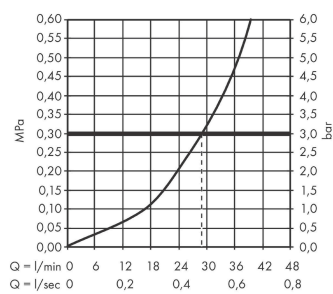

Vernis Shape

Single lever shower mixer for concealed installation for iBox universal

Surfaces: **Chrome** Article Number: **71668000**

Description

product features

- 1 function
- connection type: basic set
- maximum flow rate at 3 bar: 29,3 l/min
- ceramic cartridge
- min. operating pressure: 1 bar
- max. operating pressure: 10 bar
- temperature limitation adjustable

Product image

Scale drawing

Flowchart

Vernis Shape

Single lever shower mixer for concealed installation for iBox universal

Surfaces: **Chrome** Article Number: **71668000**

Exploded Drawing

Year of production: >06/21