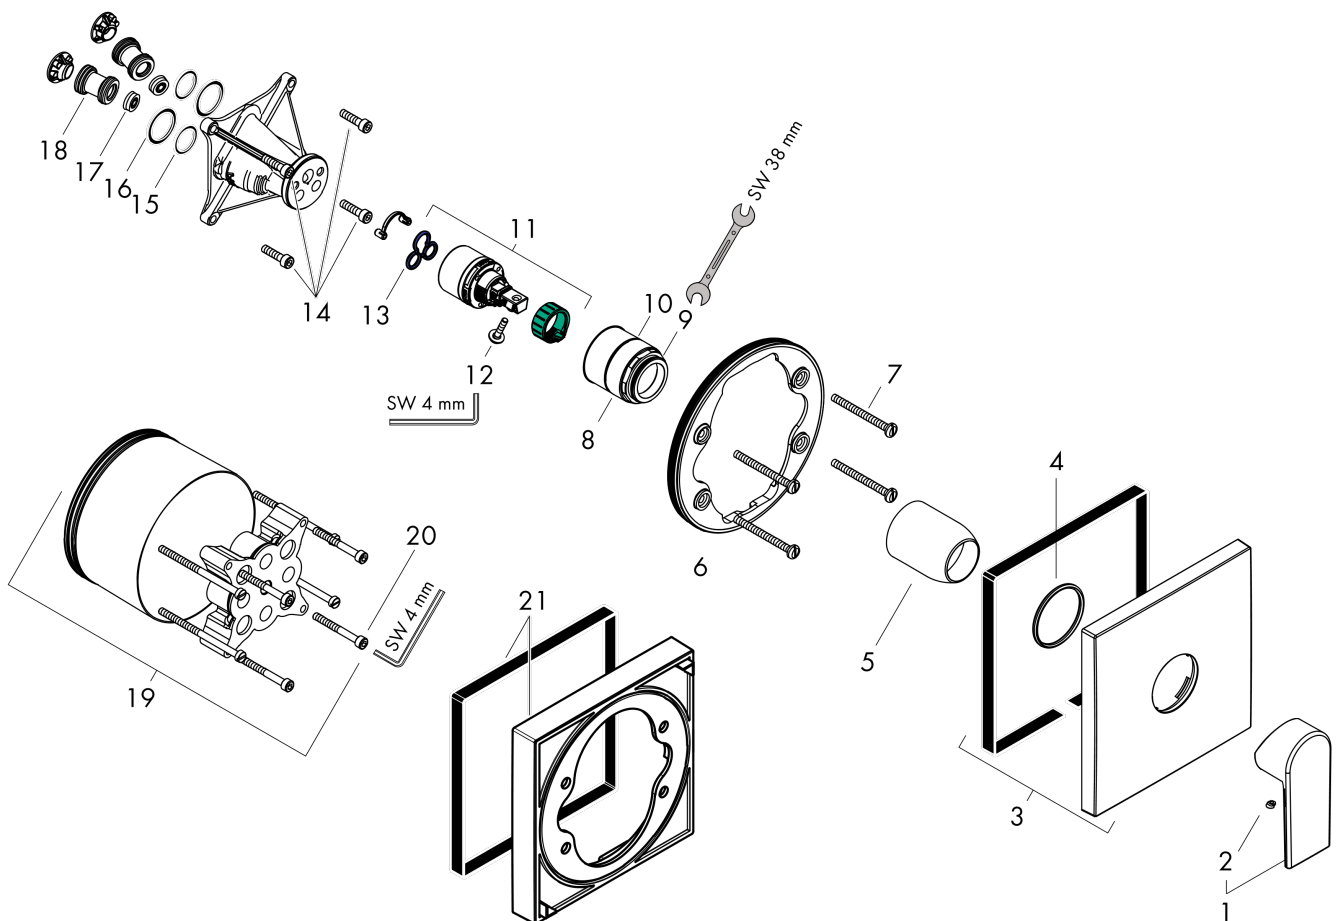

Vernis Shape

Single lever shower mixer for concealed installation for iBox universal

Surfaces: **Chrome** Article Number: **71668000**

Description

product features

- 1 function
- connection type: basic set
- maximum flow rate at 3 bar: 29,3 l/min
- ceramic cartridge
- min. operating pressure: 1 bar
- max. operating pressure: 10 bar
- temperature limitation adjustable

Product image

Scale drawing

Flowchart

Vernis Shape

Single lever shower mixer for concealed installation for iBox universal

Surfaces: **Chrome** Article Number: **71668000**

Exploded Drawing

Year of production: >06/21

Vernis Shape**Single lever shower mixer for concealed installation for iBox universal**Surfaces: **Chrome** Article Number: **71668000****Spare part list**

Year of production: >06/21

Pos.	Description	Article Number	Price	PU
1	handle	93719000	-	1
2	screw cover	96338000	-	1
3	escutcheon	94299000	-	1
4	O-ring 43x3	98418000	-	1
5	sleeve	98790000	-	1
6	holder for escutcheon	98793000	-	1
7	set of fixing screws	96454000	-	1
8	nut	98796000	-	1
9	O-ring 30x1,5	98433000	-	1
10	O-ring 39x1,5	98400000	-	1
11	cartridge, assy	92730000	-	1
12	locking screw for handle	95140000	-	1
13	seal	95008000	-	1
14	set of screws	96525000	-	1
15	O-ring 16x2	98133000	-	1
16	O-Ring 22x2	98185000	-	1
17	flow limiter (22 l/min)	95884000	-	1
18	noise reduction	96429000	-	1
19	extension 25 mm	13595000	-	1
20	set of fixing screws	97747000	-	1
21	extension 22 mm	13593000	-	1
a	concealed item	01800180	-	1