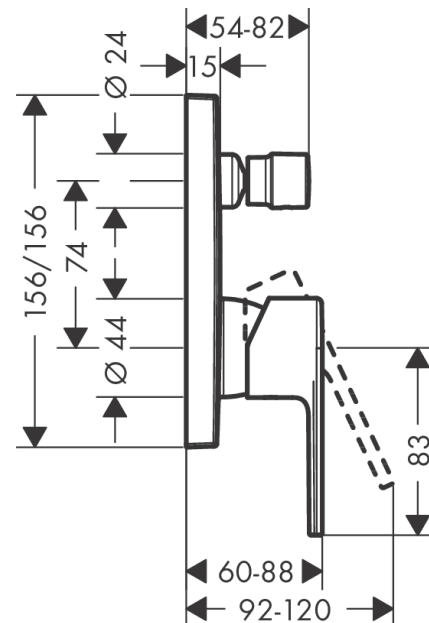

## Vernis Shape

Single lever bath mixer for concealed installation for iBox universal

Surfaces: **Chrome** Article Number: **71468000**

### Description

#### product features

- 2 functions
- connection type: basic set
- flow rate upper outlet: 21 l/min
- flow rate lower outlet: 29 l/min
- min. operating pressure: 1 bar
- max. operating pressure: 10 bar
- ceramic cartridge
- temperature limitation adjustable
- diverter with automatic resetting
- suitable for continuous flow water heaters

### Scale drawing