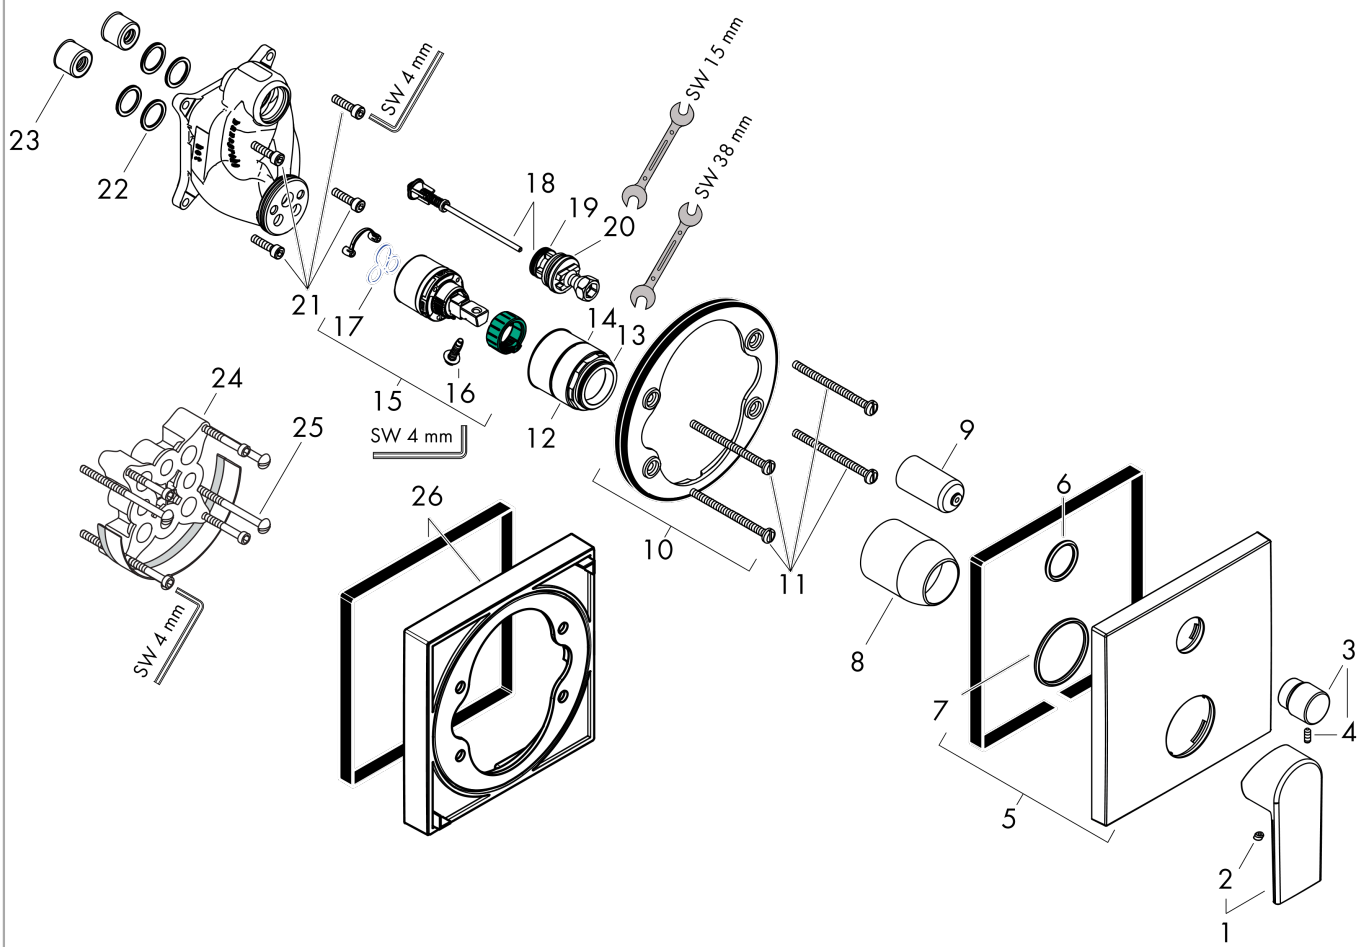

#### product features

- 2 functions
- connection type: basic set
- flow rate upper outlet: 21 l/min
- flow rate lower outlet: 29 l/min
- min. operating pressure: 1 bar
- max. operating pressure: 10 bar
- ceramic cartridge
- temperature limitation adjustable
- diverter with automatic resetting
- suitable for continuous flow water heaters

### Scale drawing

### Flowchart

**Vernis Shape**

**Single lever bath mixer for concealed installation for iBox universal**

Surfaces: **Chrome** Article Number: **71468000**

**Exploded Drawing**

Year of production: >04/21

### Spare part list

Year of production: >04/21

Pos.	Description	Article Number	Price	PU
1	handle	93719000	-	1
2	screw cover	96338000	-	1
3	diverter knob	98795000	-	1
4	hollow set screw M4x10	97667000	-	1
5	escutcheon 155 / 155 mm	94302000	-	1
6	O-ring 43x3	98418000	-	1
7	O-ring 23x3	98142000	-	1
8	sleeve	98790000	-	1
9	sleeve	98794000	-	1
10	holder for escutcheon	98793000	-	1
11	set of fixing screws	96454000	-	1
12	nut	98796000	-	1
13	O-ring 30x1,5	98433000	-	1
14	O-ring 39x1,5	98400000	-	1
15	cartridge, assy	92730000	-	1
16	locking screw for handle	95140000	-	1
17	seal	95008000	-	1
18	selector assy	95014000	-	1
19	O-ring 16x2,3	98207000	-	1
20	O-ring 20x2,5	92602000	-	1
21	set of screws	96525000	-	1
22	O-ring 16x2	98133000	-	1
23	noise reduction	94073000	-	1
24	extension 25 mm	13595000	-	1
25	set of fixing screws	97747000	-	1
26	extension 22 mm	13593000	-	1
a	concealed item	01800180	-	1
b	fixation set	96615000	-	1