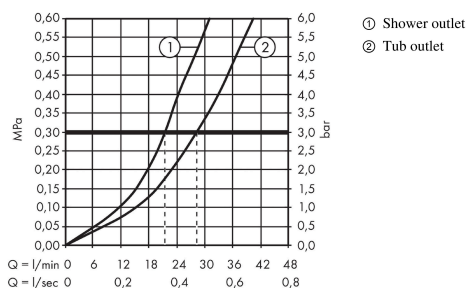

Vernis Shape

Single lever bath mixer for concealed installation for iBox universal

Surfaces: **Chrome** Article Number: **71468000**

Description

product features

- 2 functions
- connection type: basic set
- flow rate upper outlet: 21 l/min
- flow rate lower outlet: 29 l/min
- min. operating pressure: 1 bar
- max. operating pressure: 10 bar
- ceramic cartridge
- temperature limitation adjustable
- diverter with automatic resetting
- suitable for continuous flow water heaters

Product image

Scale drawing

Flowchart