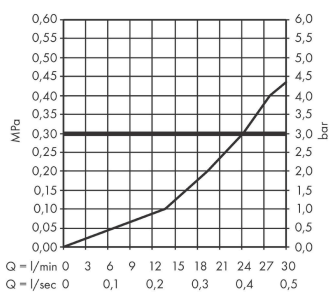

Vernis Shape

Bath spout

Surfaces: **Chrome** Article Number: **71460000**

Description

product features

- 1 function
- with escutcheon
- projection 204 mm
- wall-mounted
- maximum flow rate at 3 bar: 21,7 l/min
- connection dimension: G 1/2
- spray type: normal spray

Technology

Product image

Scale drawing

Flowchart

The consumption was measured in combination with the appropriate fittings (thermostat/mixer/ in-wall valve) to reflect actual application in practice.