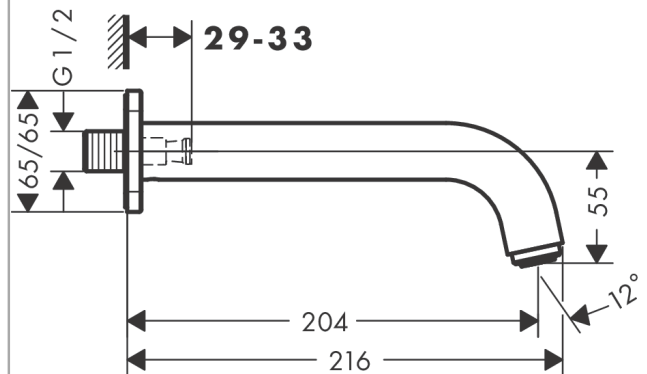

Vernis Shape

Bath spout

Surfaces: **Chrome** Article Number: **71460000**

Description

product features

- 1 function
- with escutcheon
- projection 204 mm
- wall-mounted
- maximum flow rate at 3 bar: 21,7 l/min
- connection dimension: G 1/2
- spray type: normal spray

Technology

Product image

Scale drawing

Flowchart

The consumption was measured in combination with the appropriate fittings (thermostat/mixer/ in-wall valve) to reflect actual application in practice.