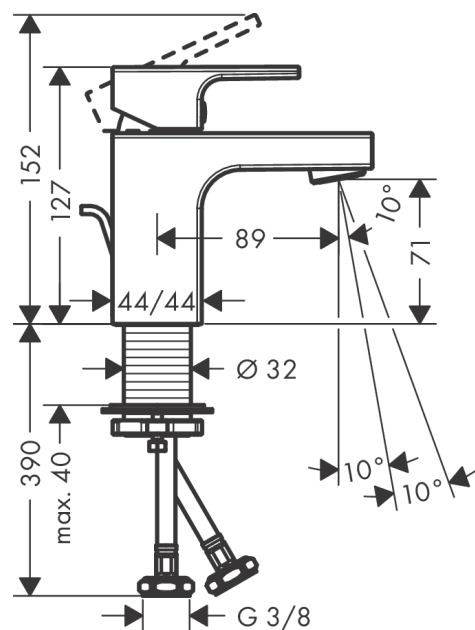

Vernis Shape
Single lever basin mixer 70 with pop-up waste set
 Surfaces: **Matt Black** Article Number: **71560670**

Description

product features

- consists of: single lever basin mixer, waste set
- ComfortZone 70
- projection 89 mm
- spray type: normal spray
- swiveling spray former
- maximum flow rate at 3 bar: 5 l/min
- ceramic cartridge
- temperature limitation adjustable
- with isolated water conduction - without contact with nickel and lead
- suitable for continuous flow water heaters
- pop-up waste set G 1¼
- material waste set: synthetic
- connection type: G ¾ connections
- connection dimension: DN15

Technology

Product image

Scale drawing

Vernis Shape

Single lever basin mixer 70 with pop-up waste set

Surfaces: **Matt Black** Article Number: **71560670**

Flowchart