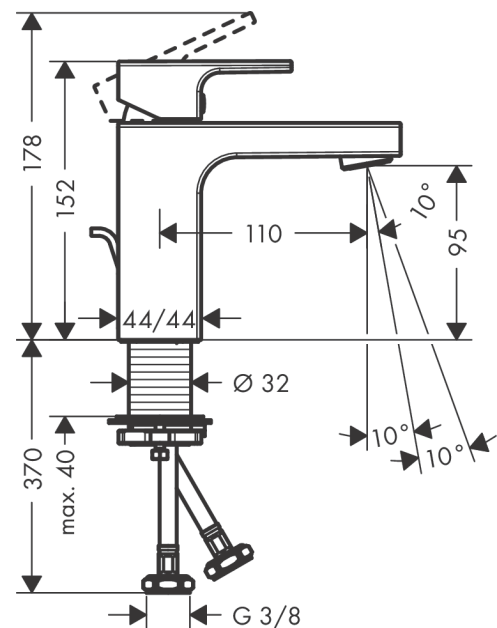

##### product features

- consists of: single lever basin mixer, waste set
- ComfortZone 100
- projection 110 mm
- spray type: normal spray
- swiveling spray former
- maximum flow rate at 3 bar: 5 l/min
- ceramic cartridge
- temperature limitation adjustable
- with isolated water conduction - without contact with nickel and lead
- suitable for continuous flow water heaters
- pop-up waste set G 1¼
- material waste set: synthetic
- connection type: G ¾ connections
- connection dimension: DN15

#### Scale drawing

**Vernis Shape**

**Single lever basin mixer 100 with pop-up waste set**

Surfaces: **Matt Black** Article Number: **71561670**

**Flowchart**