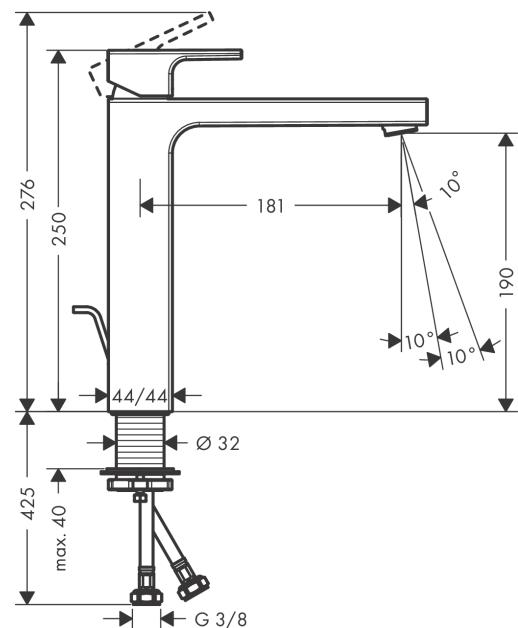

Vernis Shape
Single lever basin mixer 190 with pop-up waste set
 Surfaces: **Matt Black** Article Number: **71562670**

Description

product features

- consists of: single lever basin mixer, waste set
- ComfortZone 190
- projection 181 mm
- spray type: normal spray
- swiveling spray former
- maximum flow rate at 3 bar: 5 l/min
- ceramic cartridge
- temperature limitation adjustable
- with isolated water conduction - without contact with nickel and lead
- suitable for continuous flow water heaters
- pop-up waste set G 1¼
- material waste set: synthetic
- connection type: G ¾ connections
- connection dimension: DN15

Technology

Product image

Scale drawing

Vernis Shape
Single lever basin mixer 190 with pop-up waste set
 Surfaces: **Matt Black** Article Number: **71562670**

Flowchart