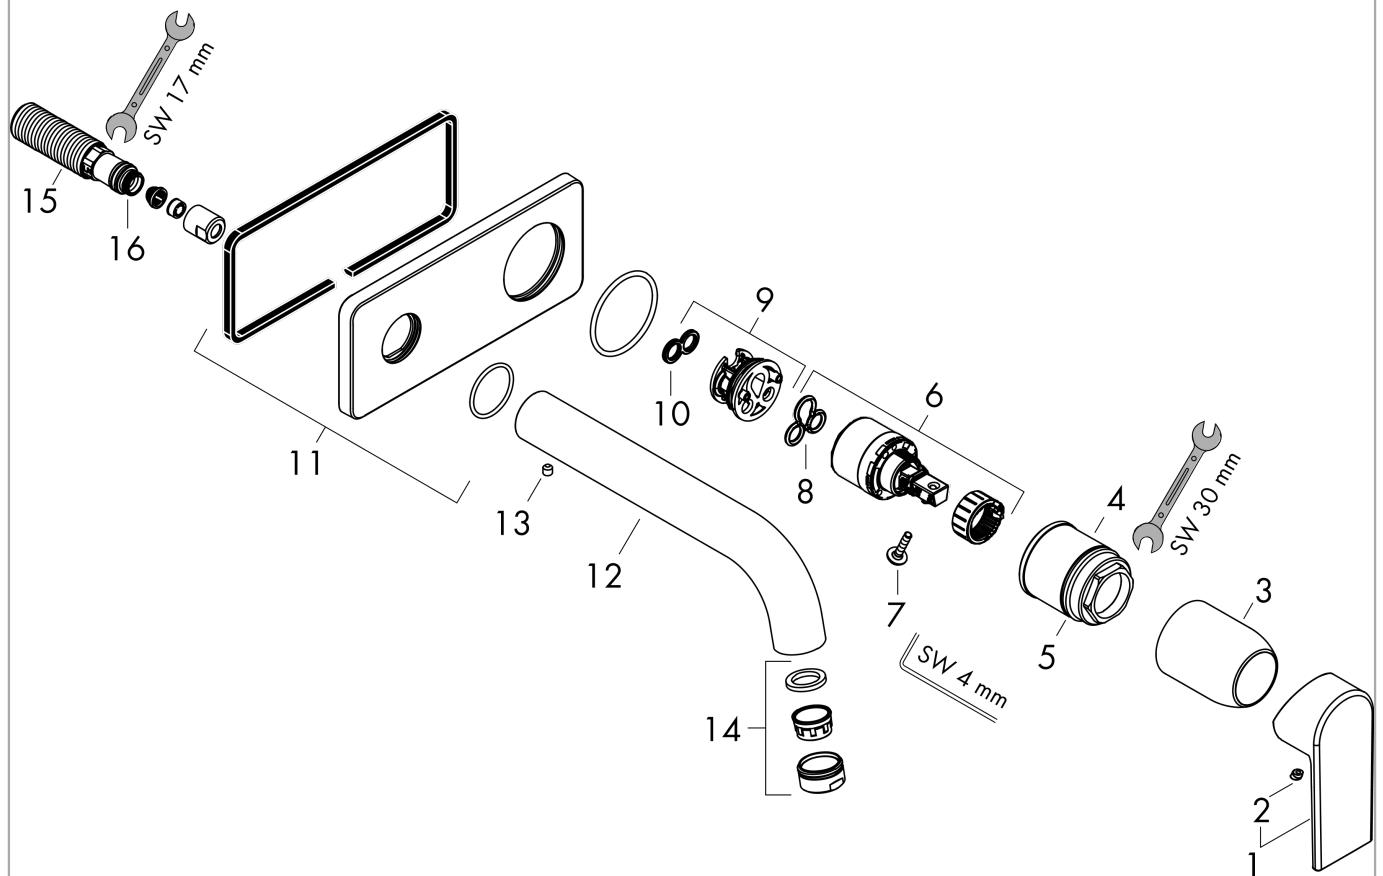

Vernis Shape

Single lever basin mixer for concealed installation wall-mounted with spout 20,7 cm

Surfaces: **Matt Black** Article Number: **71578670**

Description

product features

- projection 207 mm
- spray type: normal spray
- maximum flow rate at 3 bar: 5 l/min
- ceramic cartridge
- suitable for continuous flow water heaters
- connection type: basic set
- connection dimension: DN15
- handle can be positioned on the right or left, depends on the basic set installation

Technology

Product image

Scale drawing

Flowchart

Vernis Shape

Single lever basin mixer for concealed installation wall-mounted with spout 20,7 cm

Surfaces: **Matt Black** Article Number: **71578670**

Exploded Drawing

Year of production: >04/21

Vernis Shape**Single lever basin mixer for concealed installation wall-mounted with spout 20,7 cm**Surfaces: **Matt Black** Article Number: **71578670****Spare part list**

Year of production: >04/21

Pos.	Description	Article Number	Price	PU
1	handle	93712670	-	-
2	screw cover	96338000	-	1
3	sleeve	98790670	-	1
4	nut	95622000	-	1
5	O-ring 39x1,5	98400000	-	1
6	cartridge, assy	92730000	-	1
7	locking screw for handle	95140000	-	1
8	seal	95008000	-	1
9	adapter for cartridge	95779000	-	1
10	O-ring 26x2	98147000	-	1
11	escutcheon	93713670	-	-
12	spout cpl.	93710670	-	-
13	hollow set screw M5x5	98446000	-	1
14	aerator M24x1	92254670	-	1
15	connecting thread G½	93771000	-	1
16	O-ring 13x2	98128000	-	1
a	base body	13622180	-	1
b	waste	50001670	-	1
c	extension set 25 mm for 13622180	31971000	-	1