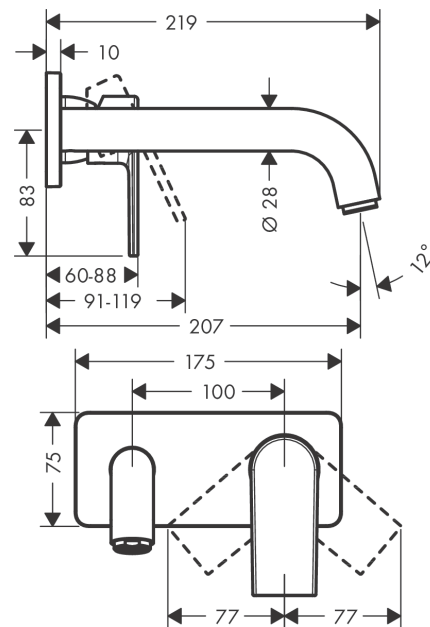

Vernis Shape

Single lever basin mixer for concealed installation wall-mounted with spout 20,7 cm

Surfaces: **Matt Black** Article Number: **71578670**

Description

product features

- projection 207 mm
- spray type: normal spray
- maximum flow rate at 3 bar: 5 l/min
- ceramic cartridge
- suitable for continuous flow water heaters
- connection type: basic set
- connection dimension: DN15
- handle can be positioned on the right or left, depends on the basic set installation

Technology

Product image

Scale drawing

Flowchart

Vernis Shape

Single lever basin mixer for concealed installation wall-mounted with spout 20,7 cm

Surfaces: **Matt Black** Article Number: **71578670**

Exploded Drawing

Year of production: >04/21

Vernis Shape**Single lever basin mixer for concealed installation wall-mounted with spout 20,7 cm**Surfaces: **Matt Black** Article Number: **71578670****Spare part list**

Year of production: >04/21

Pos.	Description	Article Number	Price	PU
1	handle	93712670	-	-
2	screw cover	96338000	-	1
3	sleeve	98790670	-	1
4	nut	95622000	-	1
5	O-ring 39x1,5	98400000	-	1
6	cartridge, assy	92730000	-	1
7	locking screw for handle	95140000	-	1
8	seal	95008000	-	1
9	adapter for cartridge	95779000	-	1
10	O-ring 26x2	98147000	-	1
11	escutcheon	93713670	-	-
12	spout cpl.	93710670	-	-
13	hollow set screw M5x5	98446000	-	1
14	aerator M24x1	92254670	-	1
15	connecting thread G½	93771000	-	1
16	O-ring 13x2	98128000	-	1
a	base body	13622180	-	1
b	waste	50001670	-	1
c	extension set 25 mm for 13622180	31971000	-	1