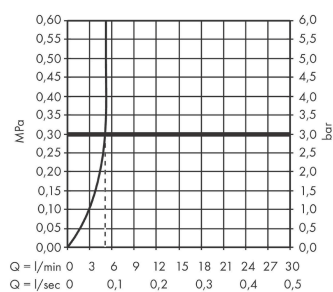

Vernis Shape

Single lever basin mixer for concealed installation wall-mounted with spout 20,7 cm

Surfaces: **Matt Black** Article Number: **71578670**

Description

product features

- projection 207 mm
- spray type: normal spray
- maximum flow rate at 3 bar: 5 l/min
- ceramic cartridge
- suitable for continuous flow water heaters
- connection type: basic set
- connection dimension: DN15
- handle can be positioned on the right or left, depends on the basic set installation

Technology

Product image

Scale drawing

Flowchart

Vernis Shape

Single lever basin mixer for concealed installation wall-mounted with spout 20,7 cm

Surfaces: **Matt Black** Article Number: **71578670**

Exploded Drawing