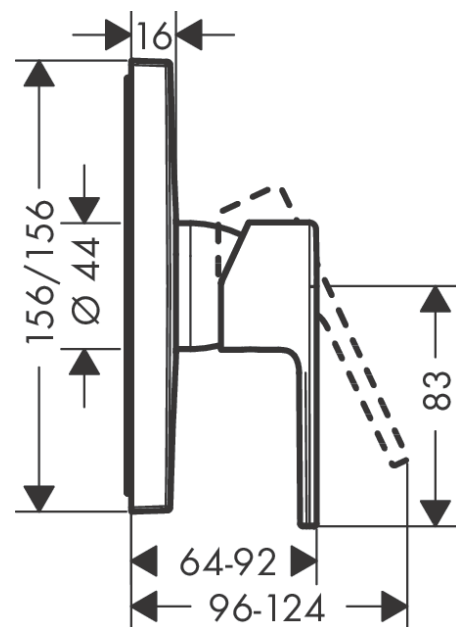

Vernis Shape

Single lever shower mixer for concealed installation for iBox universal

Surfaces: **Matt Black** Article Number: **71668670**

Description

product features

- 1 function
- connection type: basic set
- maximum flow rate at 3 bar: 29,3 l/min
- ceramic cartridge
- min. operating pressure: 1 bar
- max. operating pressure: 10 bar
- temperature limitation adjustable

Product image

Scale drawing

Flowchart

Vernis Shape

Single lever shower mixer for concealed installation for iBox universal

Surfaces: **Matt Black** Article Number: **71668670**

Exploded Drawing

Year of production: >06/21

Vernis Shape**Single lever shower mixer for concealed installation for iBox universal**Surfaces: **Matt Black** Article Number: **71668670****Spare part list**

Year of production: >06/21

Pos.	Description	Article Number	Price	PU
1	handle	93719670	-	-
2	screw cover	96338000	-	1
3	escutcheon	94299670	-	1
4	O-ring 43x3	98418000	-	1
5	sleeve	98790670	-	1
6	holder for escutcheon	98793000	-	1
7	set of fixing screws	96454000	-	1
8	nut	98796000	-	1
9	O-ring 30x1,5	98433000	-	1
10	O-ring 39x1,5	98400000	-	1
11	cartridge, assy	92730000	-	1
12	locking screw for handle	95140000	-	1
13	seal	95008000	-	1
14	set of screws	96525000	-	1
15	O-ring 16x2	98133000	-	1
16	O-Ring 22x2	98185000	-	1
17	flow limiter (22 l/min)	95884000	-	1
18	noise reduction	96429000	-	1
19	extension 25 mm	13595000	-	1
20	set of fixing screws	97747000	-	1
21	extension 22 mm	13593670	-	1
a	concealed item	01800180	-	1