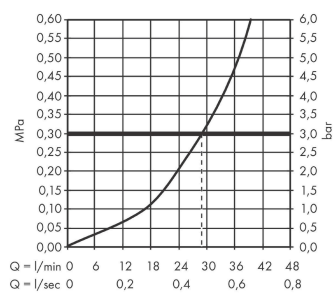

Vernis Shape

Single lever shower mixer for concealed installation for iBox universal

Surfaces: **Matt Black** Article Number: **71668670**

Description

product features

- 1 function
- connection type: basic set
- maximum flow rate at 3 bar: 29,3 l/min
- ceramic cartridge
- min. operating pressure: 1 bar
- max. operating pressure: 10 bar
- temperature limitation adjustable

Product image

Scale drawing

Flowchart