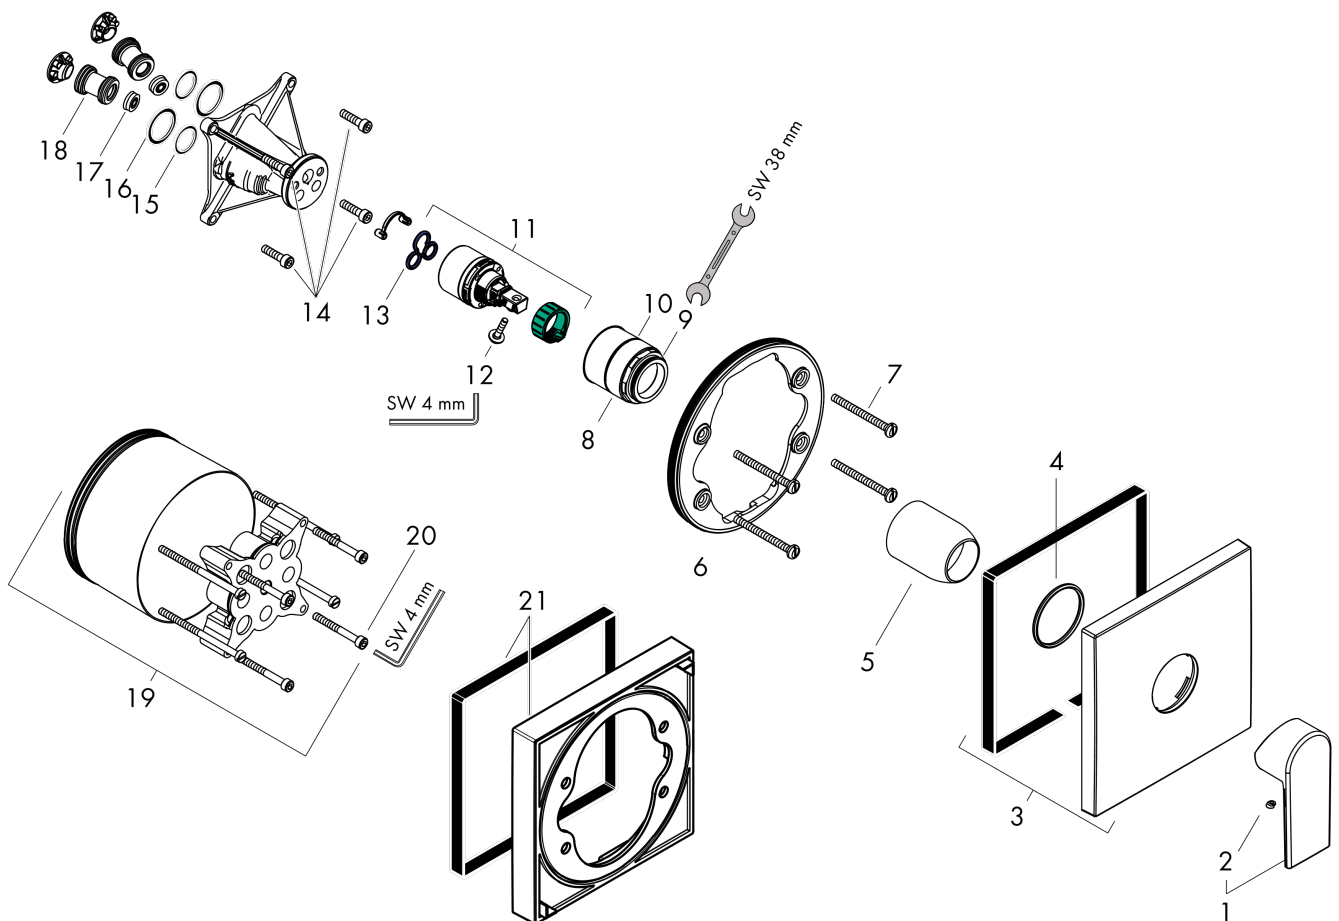

Vernis Shape

Single lever shower mixer for concealed installation for iBox universal

Surfaces: **Matt Black** Article Number: **71668670**

Description

product features

- 1 function
- connection type: basic set
- maximum flow rate at 3 bar: 29,3 l/min
- ceramic cartridge
- min. operating pressure: 1 bar
- max. operating pressure: 10 bar
- temperature limitation adjustable

Product image

Scale drawing

Flowchart

Vernis Shape

Single lever shower mixer for concealed installation for iBox universal

Surfaces: **Matt Black** Article Number: **71668670**

Exploded Drawing

Year of production: >06/21

Vernis Shape**Single lever shower mixer for concealed installation for iBox universal**Surfaces: **Matt Black** Article Number: **71668670****Spare part list**

Year of production: >06/21

Pos.	Description	Article Number	Price	PU
1	handle	93719670	-	-
2	screw cover	96338000	-	1
3	escutcheon	94299670	-	1
4	O-ring 43x3	98418000	-	1
5	sleeve	98790670	-	1
6	holder for escutcheon	98793000	-	1
7	set of fixing screws	96454000	-	1
8	nut	98796000	-	1
9	O-ring 30x1,5	98433000	-	1
10	O-ring 39x1,5	98400000	-	1
11	cartridge, assy	92730000	-	1
12	locking screw for handle	95140000	-	1
13	seal	95008000	-	1
14	set of screws	96525000	-	1
15	O-ring 16x2	98133000	-	1
16	O-Ring 22x2	98185000	-	1
17	flow limiter (22 l/min)	95884000	-	1
18	noise reduction	96429000	-	1
19	extension 25 mm	13595000	-	1
20	set of fixing screws	97747000	-	1
21	extension 22 mm	13593670	-	1
a	concealed item	01800180	-	1