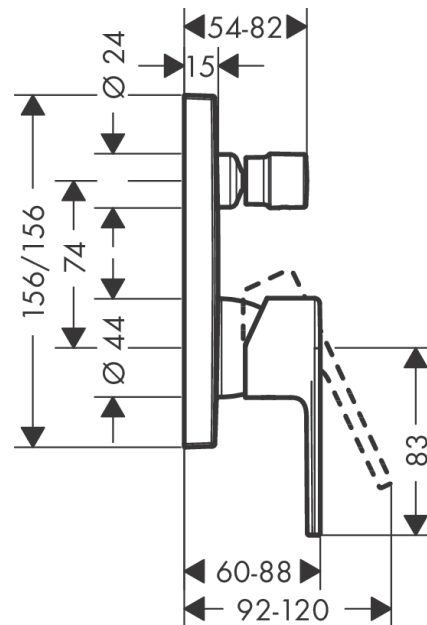

Vernis Shape

Single lever bath mixer for concealed installation for iBox universal

Surfaces: **Matt Black** Article Number: **71468670**

Description

product features

- 2 functions
- connection type: basic set
- flow rate upper outlet: 21 l/min
- flow rate lower outlet: 29 l/min
- min. operating pressure: 1 bar
- max. operating pressure: 10 bar
- ceramic cartridge
- temperature limitation adjustable
- diverter with automatic resetting
- suitable for continuous flow water heaters

Product image

Scale drawing

Flowchart