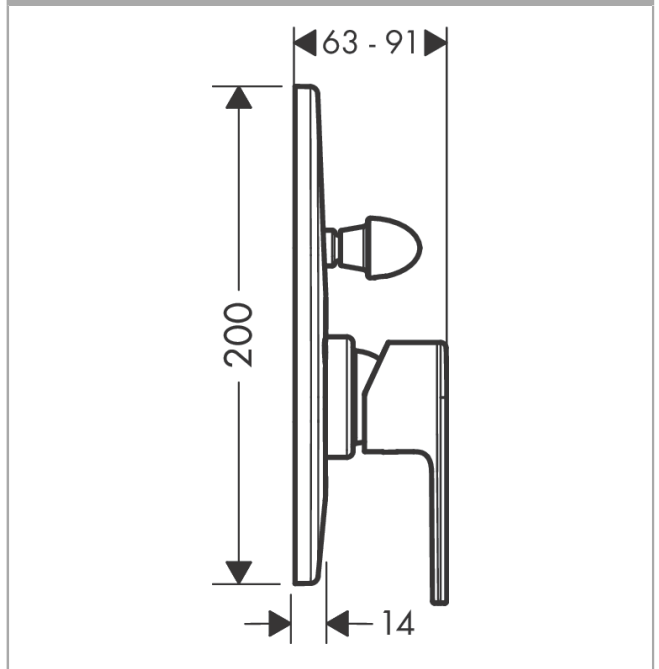

Vernis Shape
Single lever bath mixer for concealed installation
 Surfaces: **Matt Black** Article Number: **71458670**

Description

product features

- 2 functions
- connection type: basic set
- maximum flow rate at 3 bar: 30 l/min
- min. operating pressure: 1 bar
- max. operating pressure: 10 bar
- ceramic cartridge
- temperature limitation adjustable
- diverter with automatic resetting
- suitable for continuous flow water heaters

Product image

Scale drawing

Flowchart