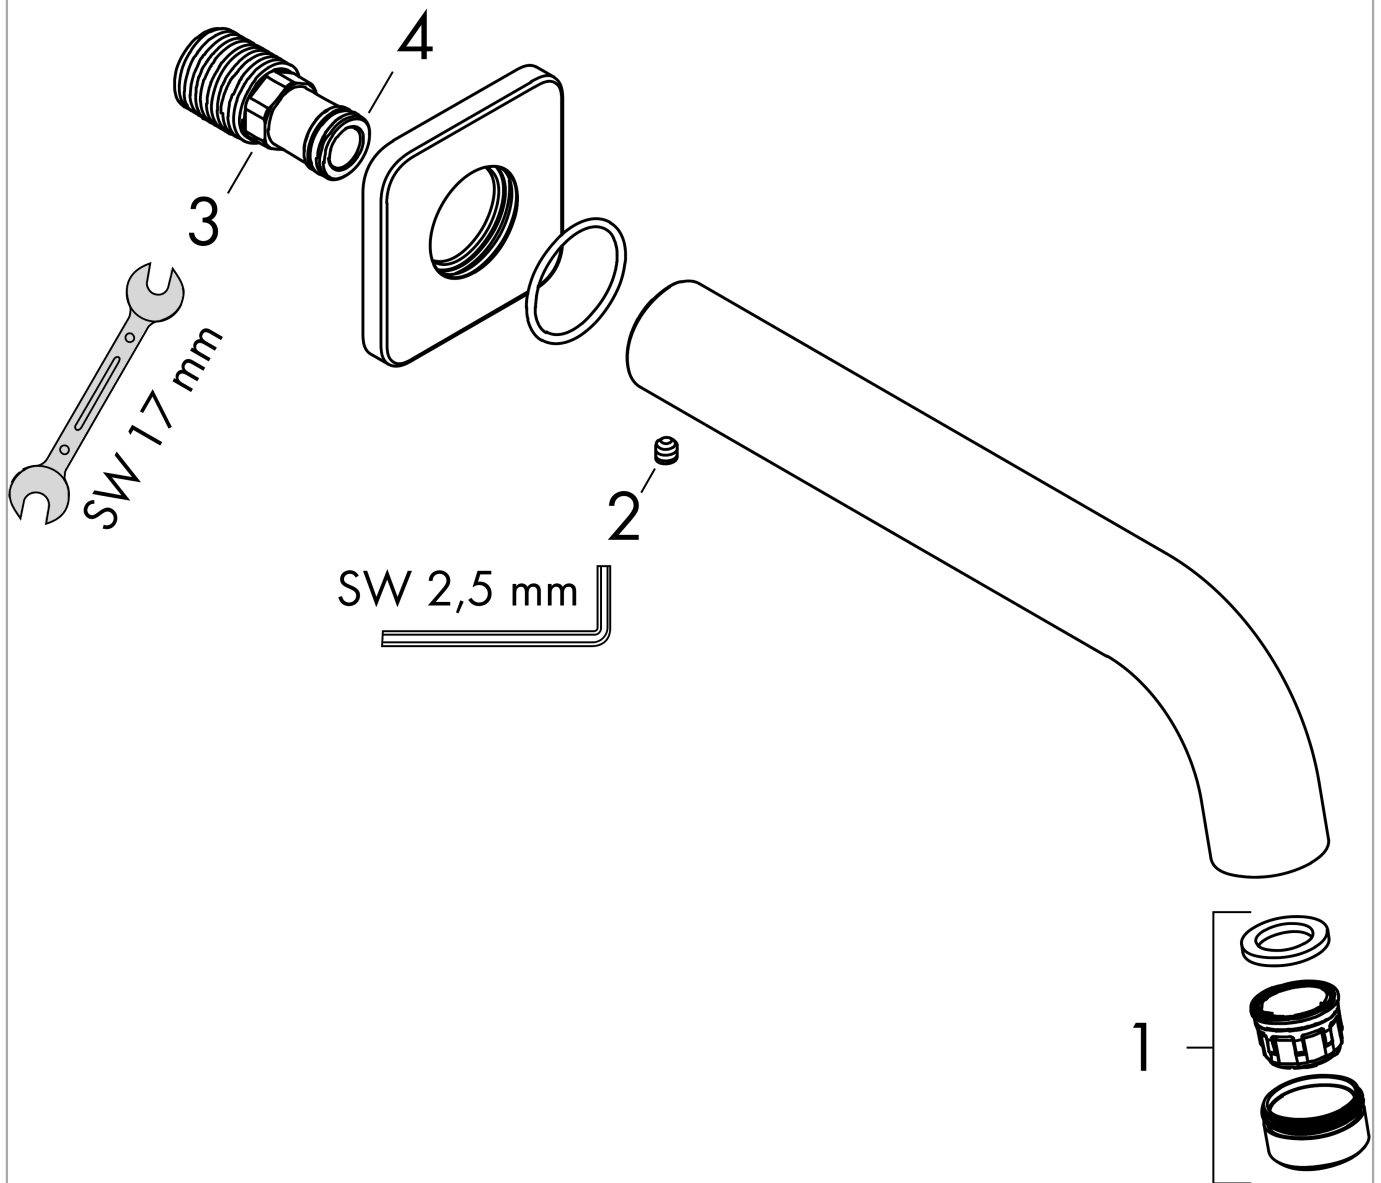

Vernis Shape

Bath spout

Surfaces: **Matt Black** Article Number: **71460670**

Description

product features

- 1 function
- with escutcheon
- projection 204 mm
- wall-mounted
- maximum flow rate at 3 bar: 21,7 l/min
- connection dimension: G 1/2
- spray type: normal spray

Technology

Product image

Scale drawing

Flowchart

The consumption was measured in combination with the appropriate fittings (thermostat/mixer/ in-wall valve) to reflect actual application in practice.

Vernis Shape

Bath spout

Surfaces: **Matt Black**

Article Number: **71460670**

Exploded Drawing

Year of production: >04/21

Vernis Shape

Bath spout

Surfaces: **Matt Black** Article Number: **71460670**

Spare part list

Year of production: >04/21

Pos.	Description	Article Number	Price	PU
1	aerator M24x1 (38 l/min)	92513670	-	1
2	hollow set screw M5x5	98446000	-	1
3	connecting thread G½	93726000	-	1
4	O-ring 13x2	98128000	-	1