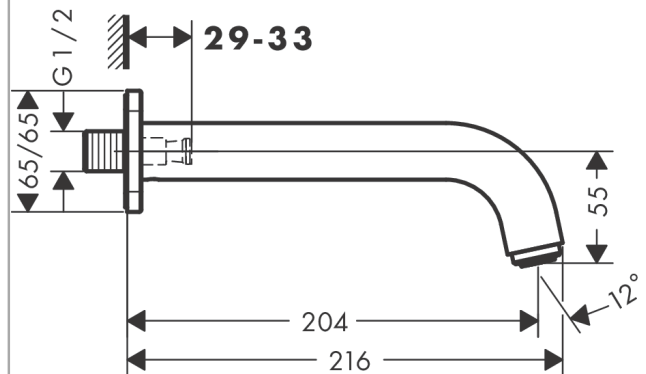

Vernis Shape

Bath spout

Surfaces: **Matt Black** Article Number: **71460670**

Description

product features

- 1 function
- with escutcheon
- projection 204 mm
- wall-mounted
- maximum flow rate at 3 bar: 21,7 l/min
- connection dimension: G 1/2
- spray type: normal spray

Technology

Product image

Scale drawing

Flowchart

The consumption was measured in combination with the appropriate fittings (thermostat/mixer/ in-wall valve) to reflect actual application in practice.

Vernis Shape

Bath spout

Surfaces: **Matt Black**

Article Number: **71460670**

Exploded Drawing

Year of production: >04/21

Vernis Shape

Bath spout

Surfaces: **Matt Black** Article Number: **71460670**

Spare part list

Year of production: >04/21

Pos.	Description	Article Number	Price	PU
1	aerator M24x1 (38 l/min)	92513670	-	1
2	hollow set screw M5x5	98446000	-	1
3	connecting thread G½	93726000	-	1
4	O-ring 13x2	98128000	-	1