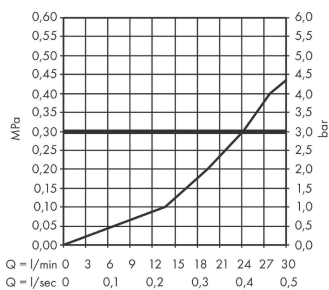

Vernis Shape

Bath spout

Surfaces: **Matt Black** Article Number: **71460670**

Description

product features

- 1 function
- with escutcheon
- projection 204 mm
- wall-mounted
- maximum flow rate at 3 bar: 21,7 l/min
- connection dimension: G 1/2
- spray type: normal spray

Technology

Product image

Scale drawing

Flowchart

The consumption was measured in combination with the appropriate fittings (thermostat/mixer/ in-wall valve) to reflect actual application in practice.

Vernis Shape